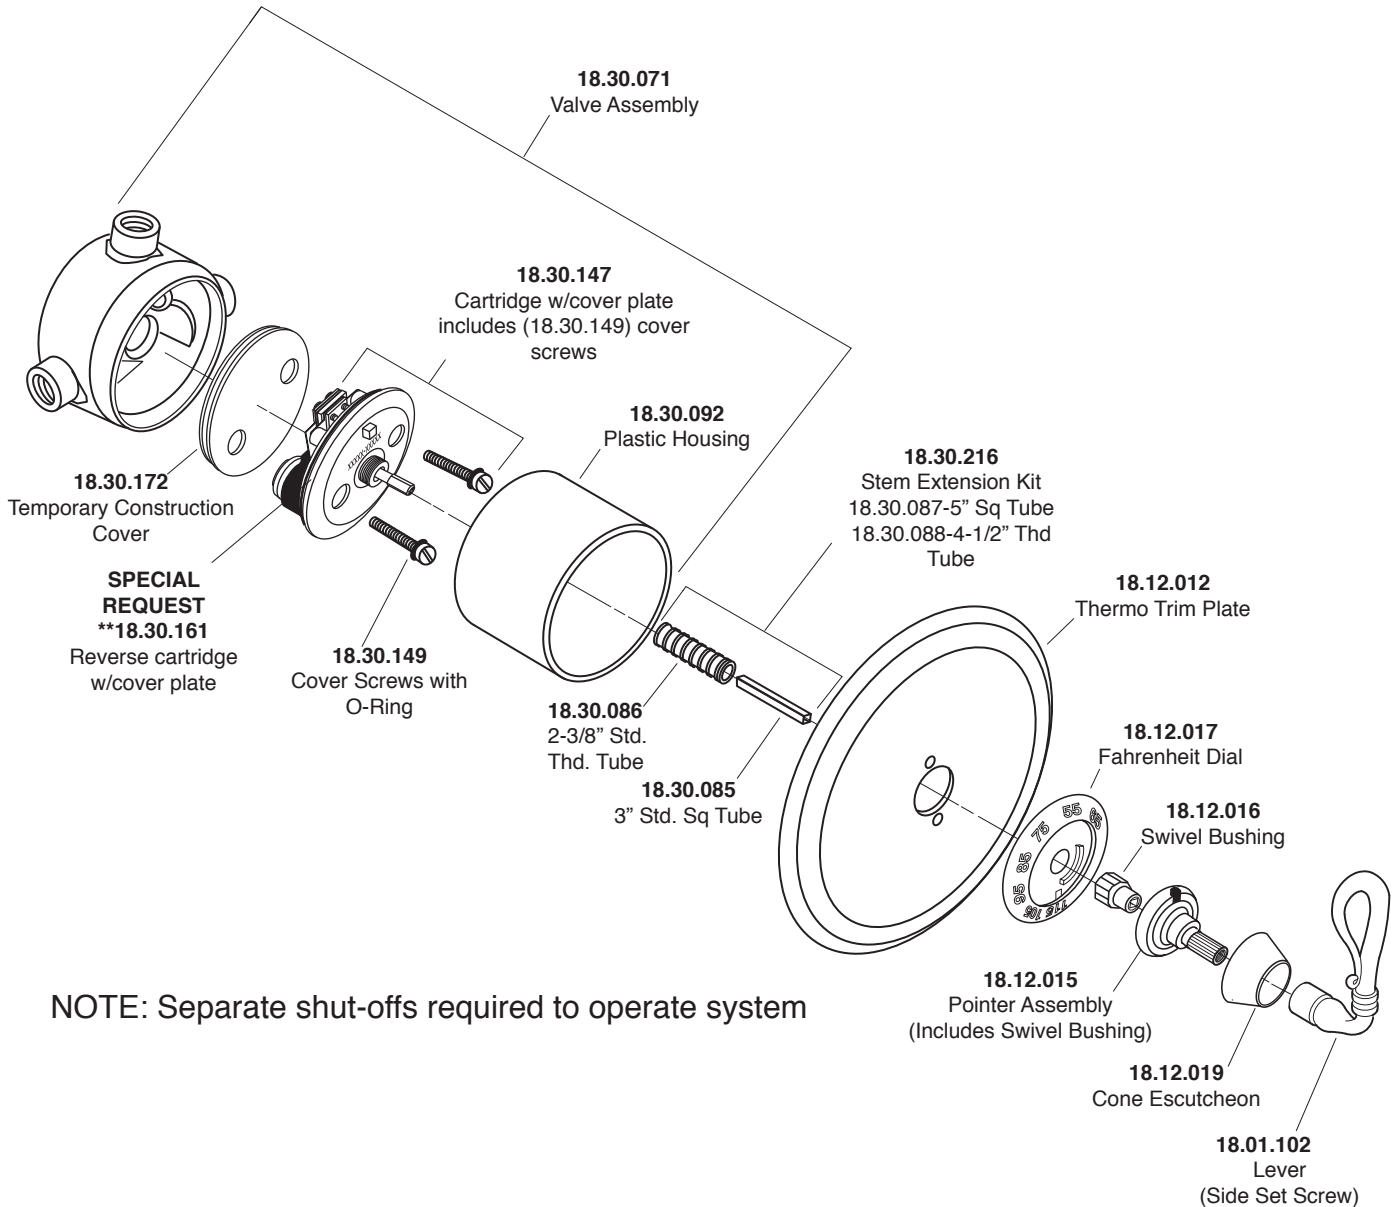

Bordeaux
3/4" Thermostatic
without Integral Stops

1.006497

NOTE: Separate shut-offs required to operate system