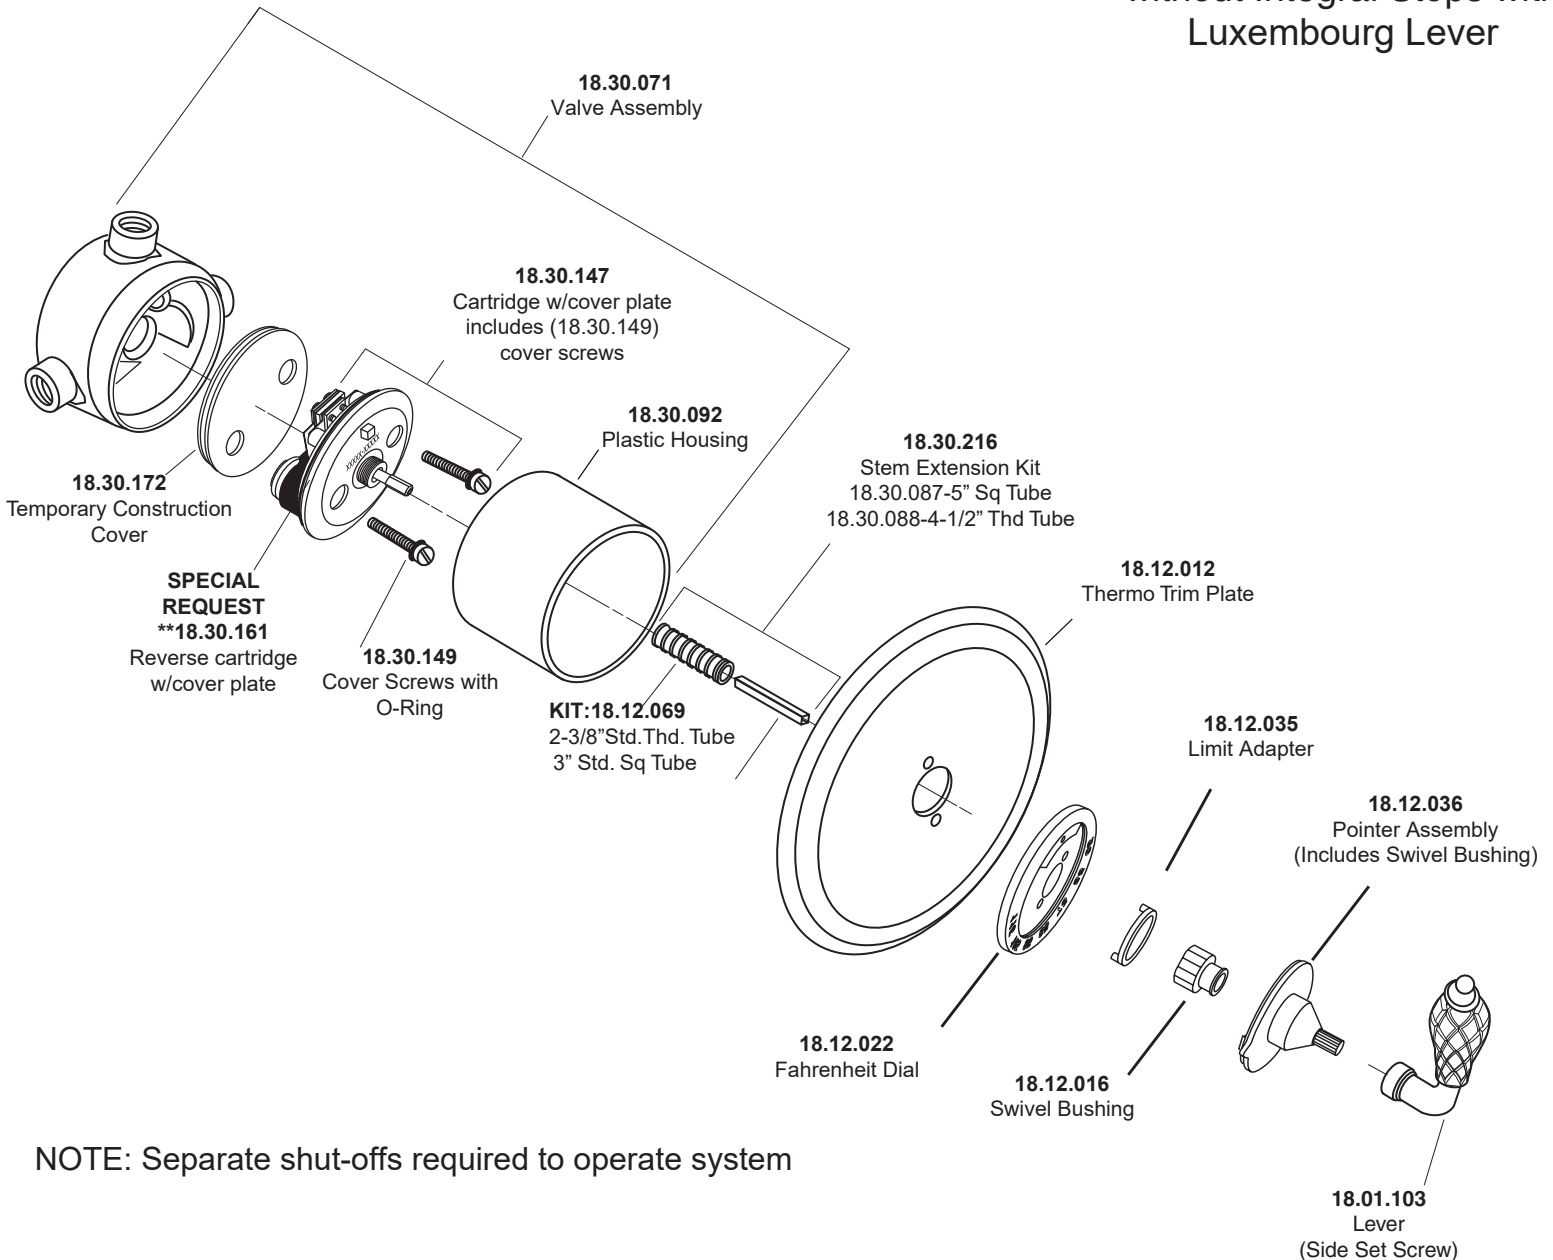

1.006597

3/4" Thermostatic Set
without Integral Stops with
Luxembourg Lever

NOTE: Separate shut-offs required to operate system