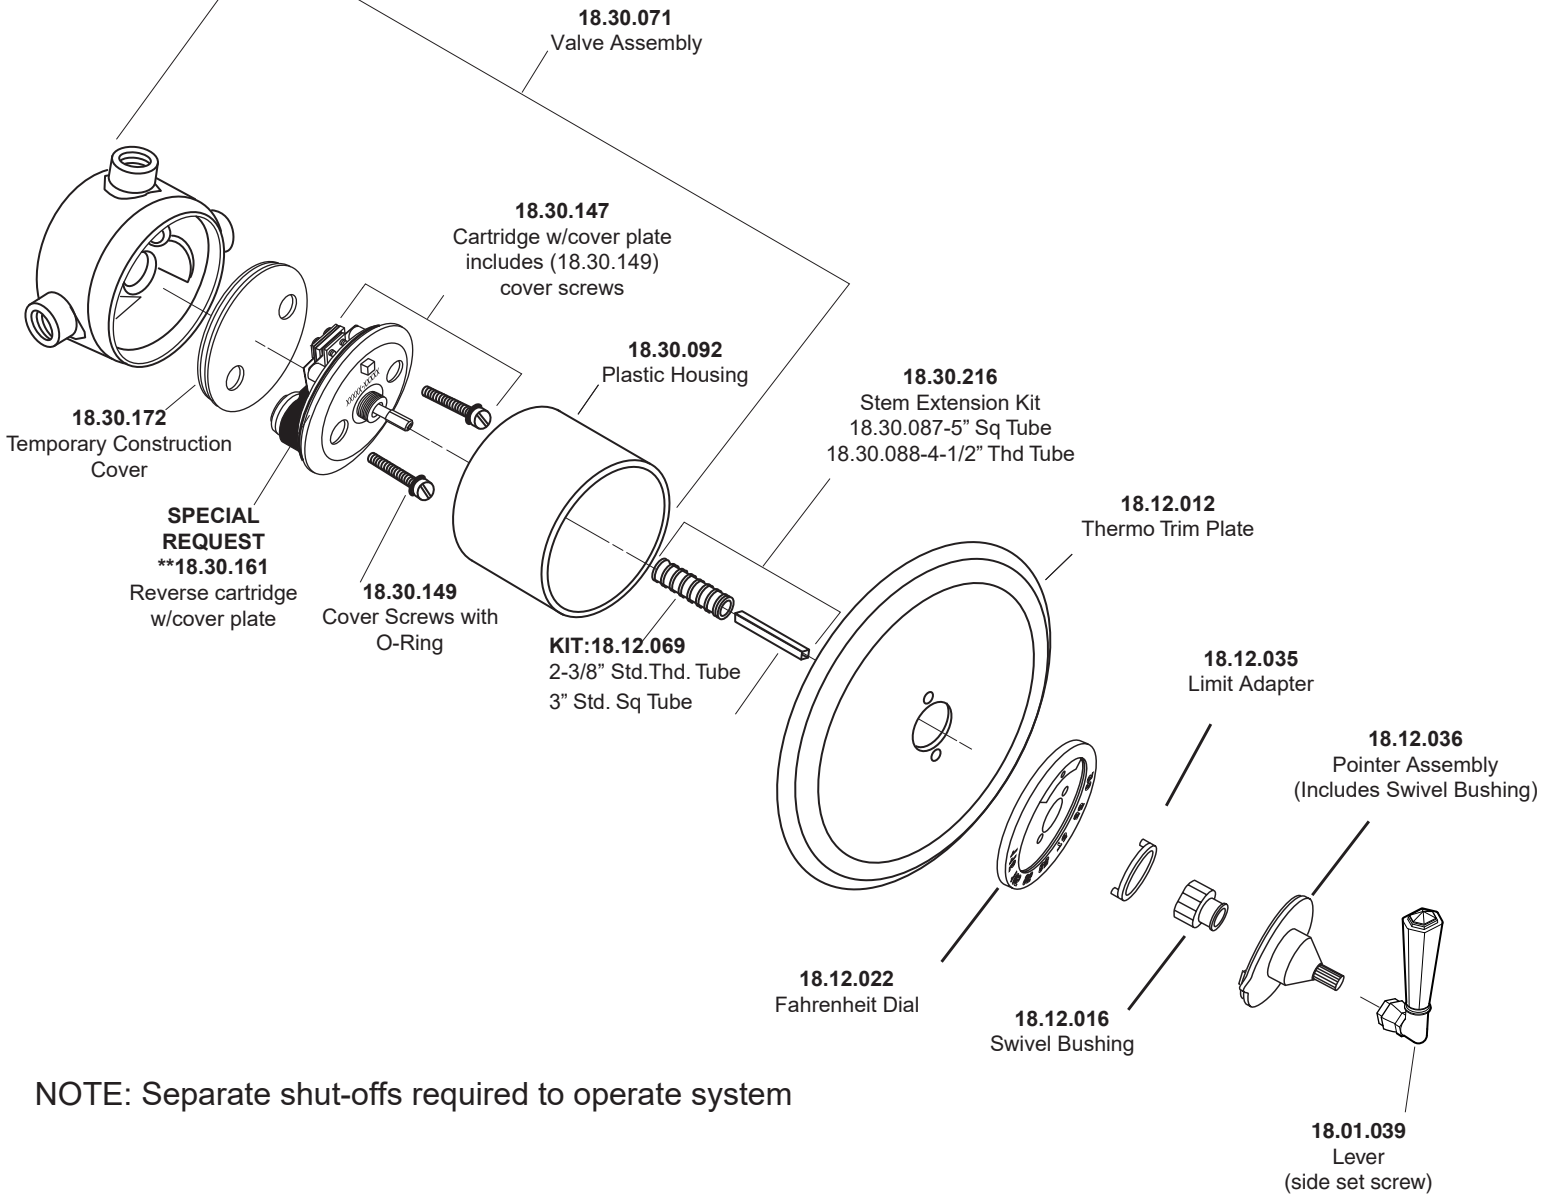

1.007497

3/4" Thermostatic Set  
without Integral Stops with  
Valencia Lever

NOTE: Separate shut-offs required to operate system