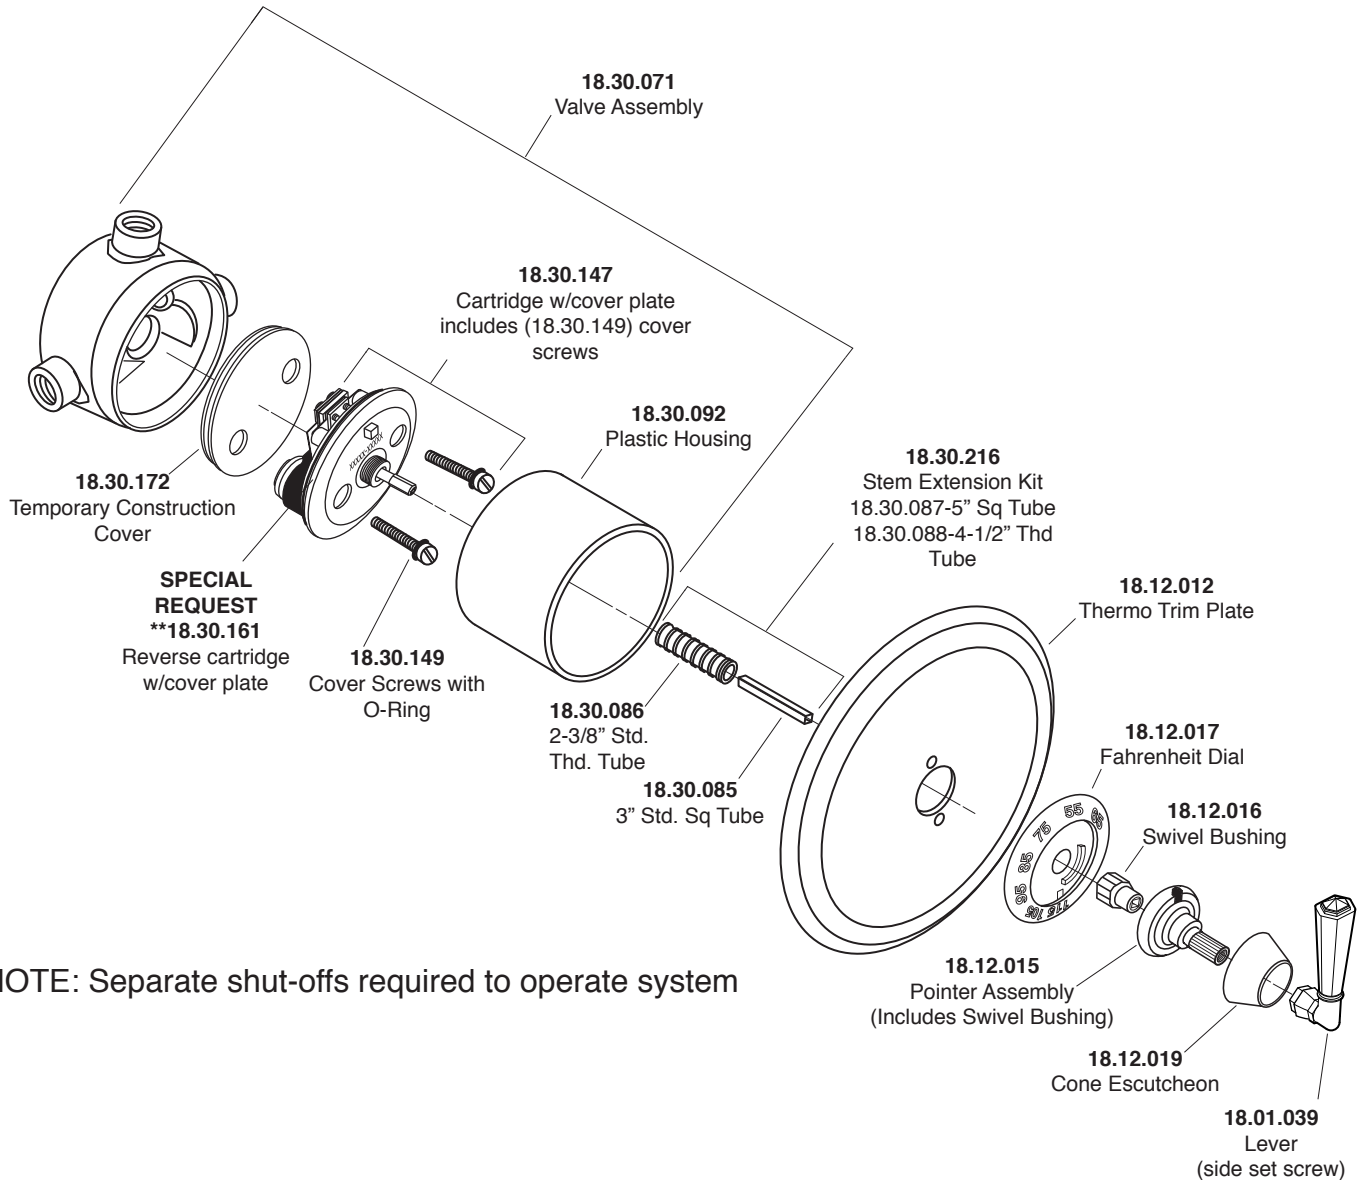

Valencia
3/4" Thermostatic
without Integral Stops

1.007497

NOTE: Separate shut-offs required to operate system