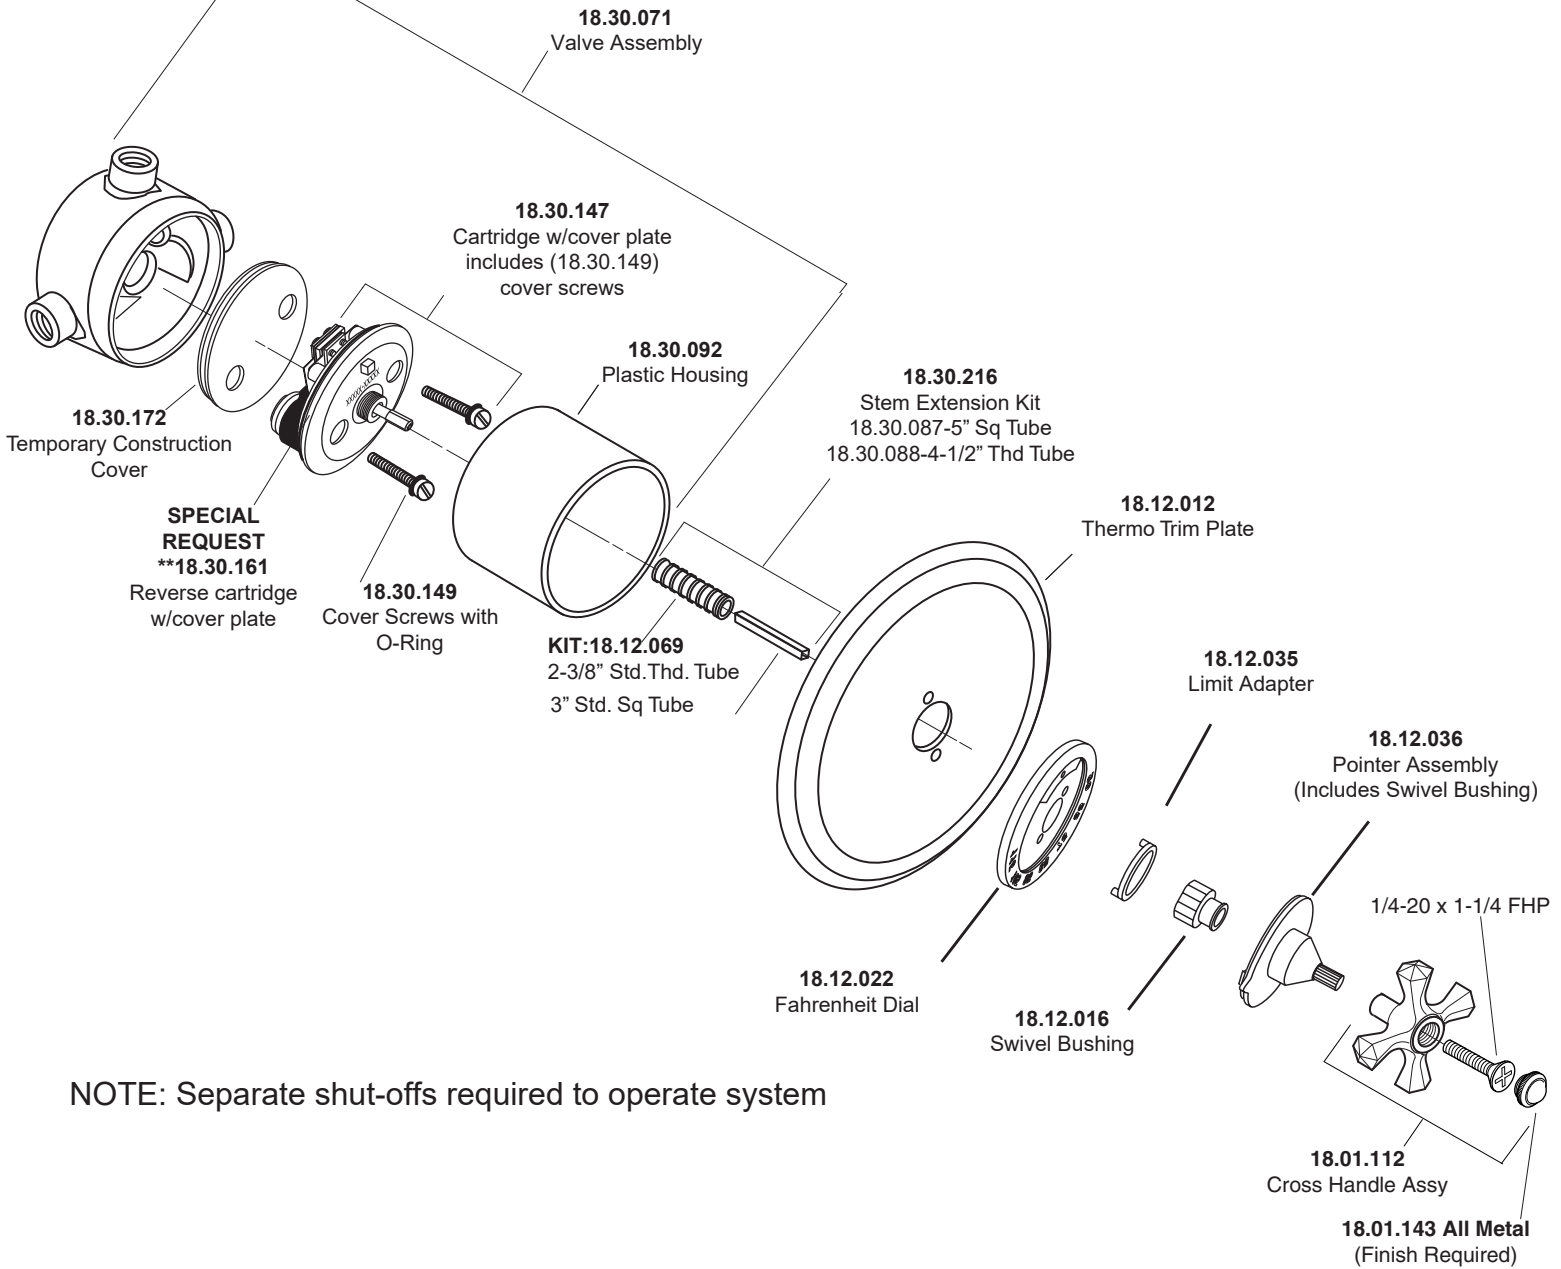

1.007597

3/4" Thermostatic Set  
without Integral Stops with  
Mallorca Cross Handle

NOTE: Separate shut-offs required to operate system