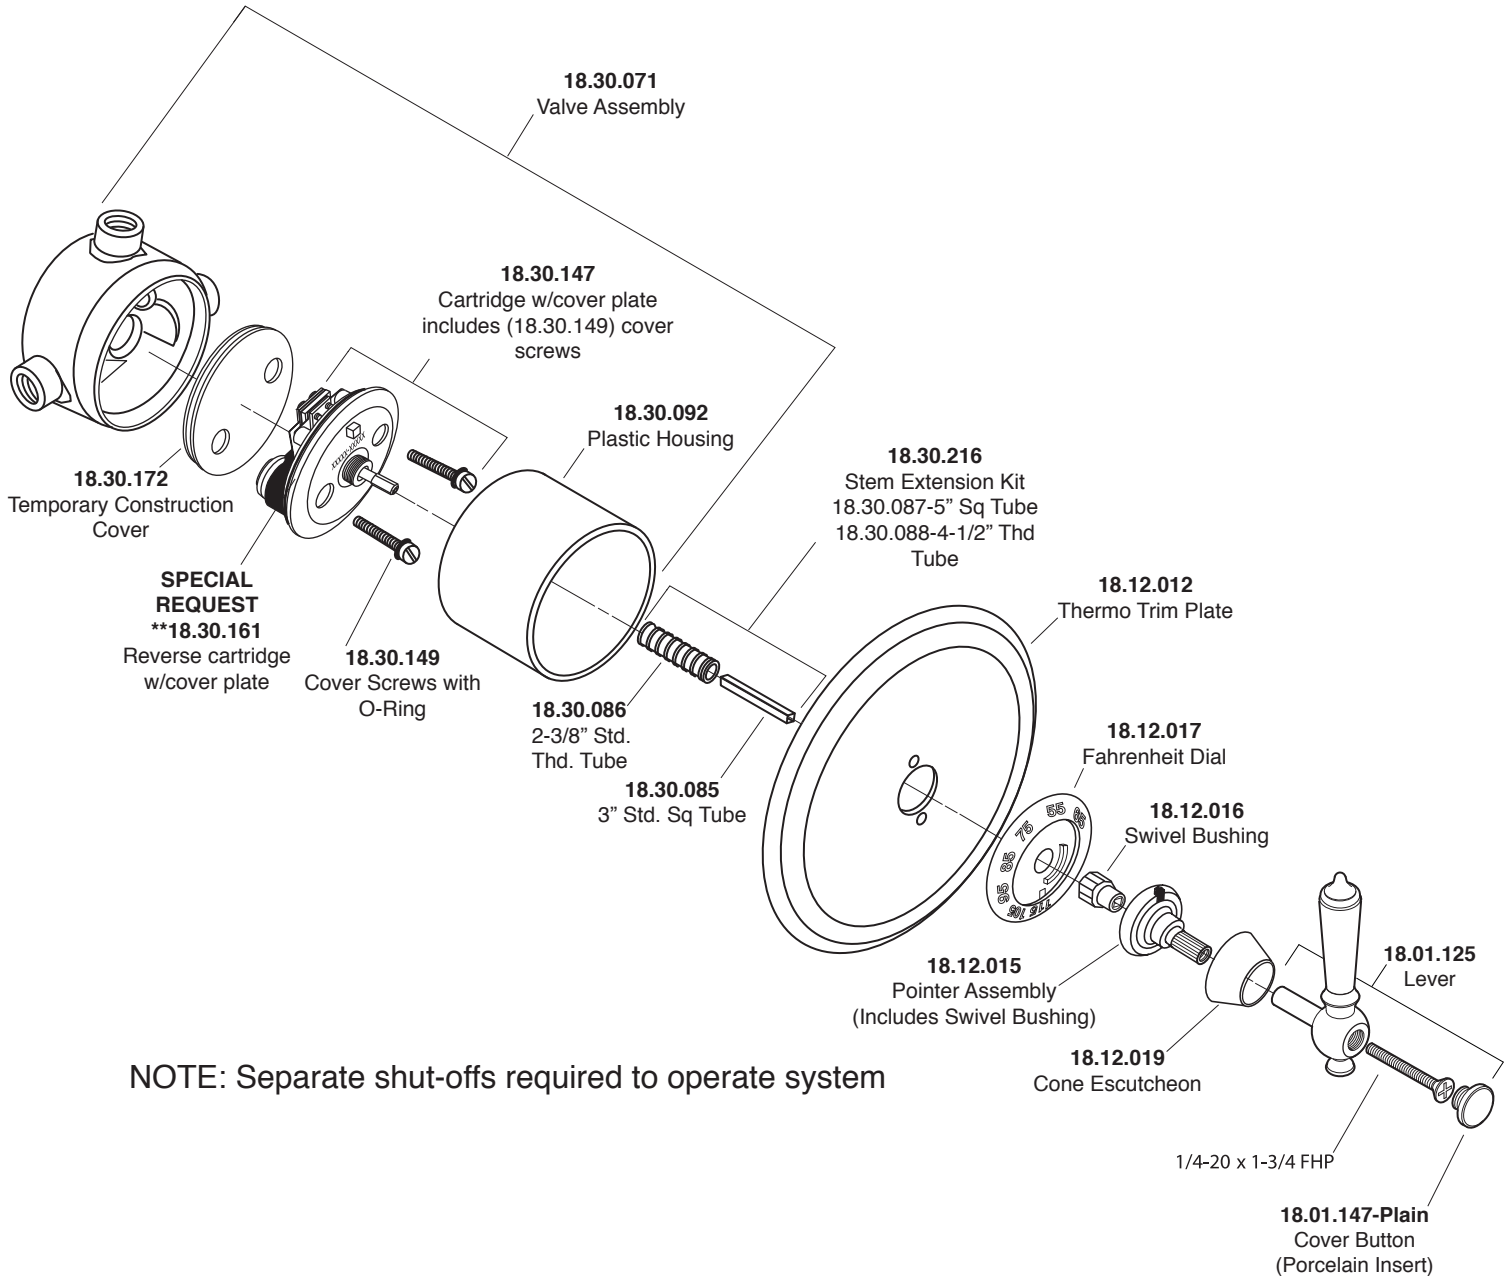

Waldorf
3/4" Thermostatic
without Integral Stops

1.007697

NOTE: Separate shut-offs required to operate system