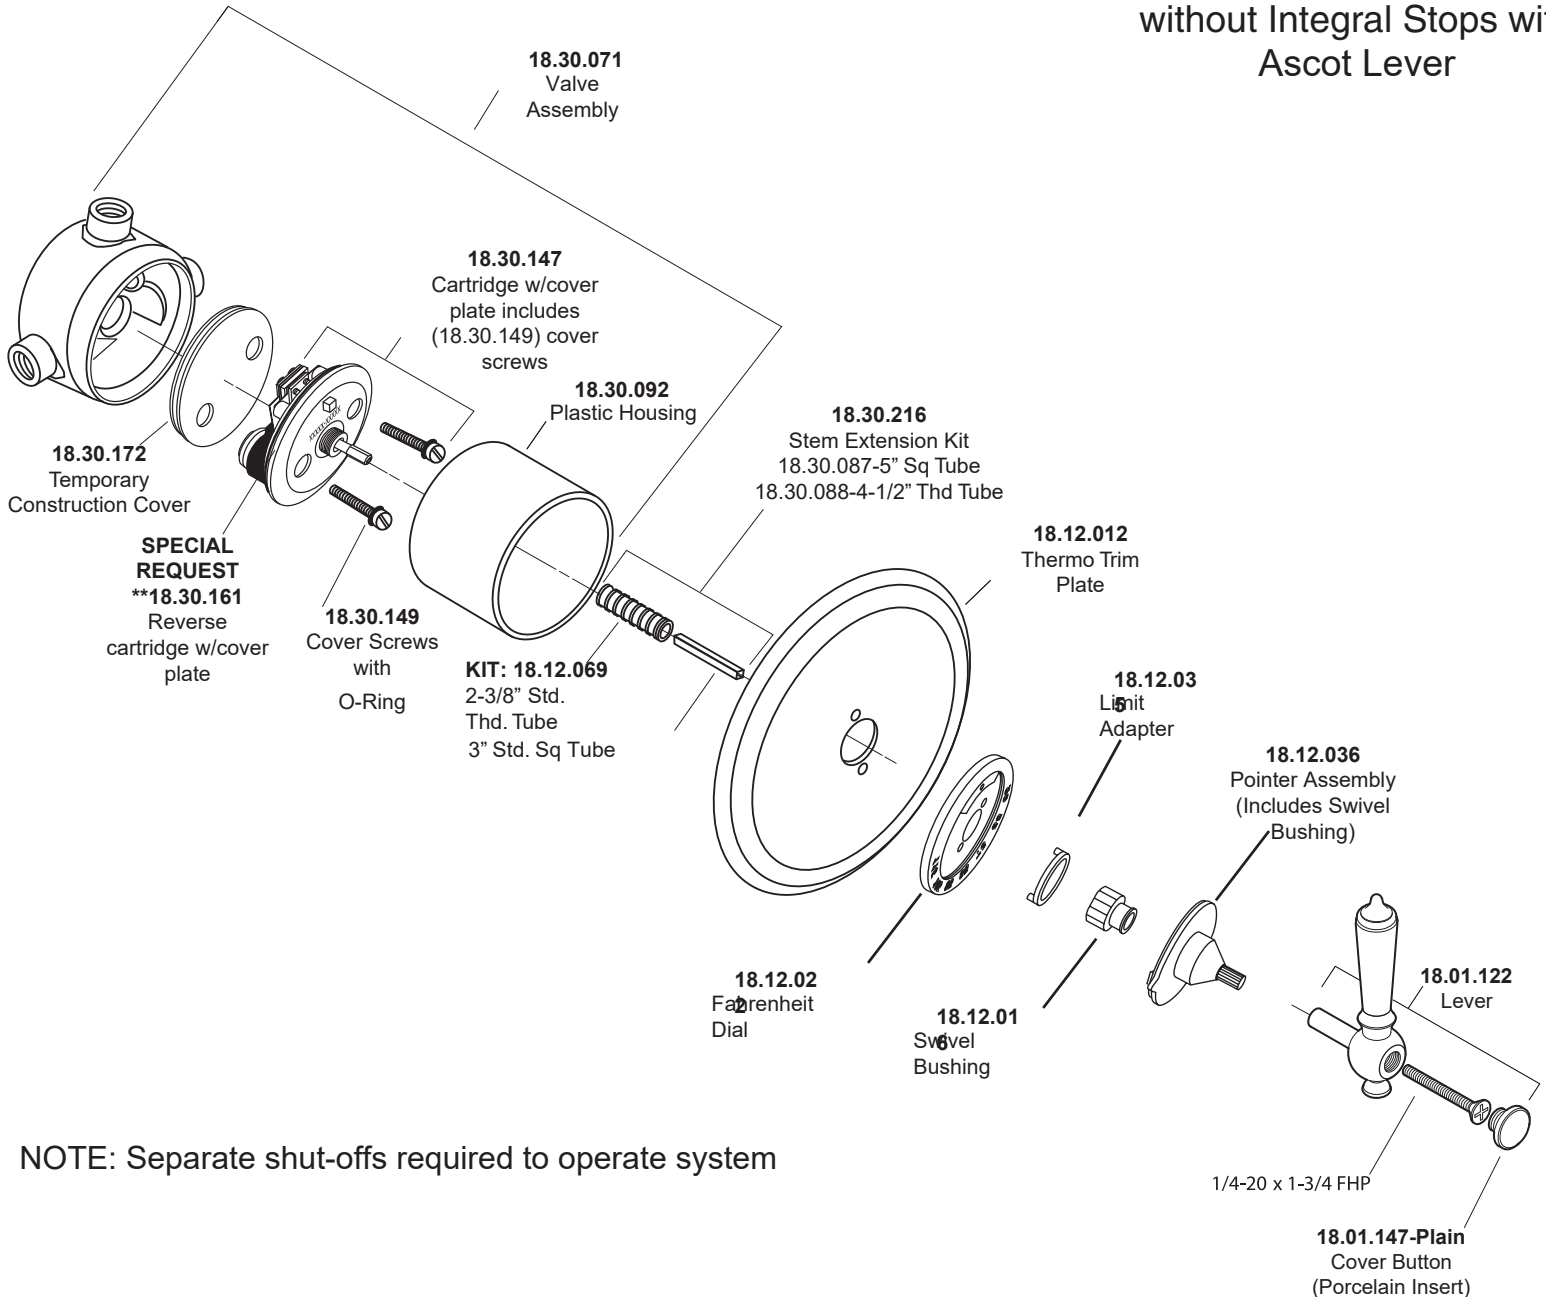

1.007797

3/4" Thermostatic Set
without Integral Stops with
Ascot Lever

NOTE: Separate shut-offs required to operate system