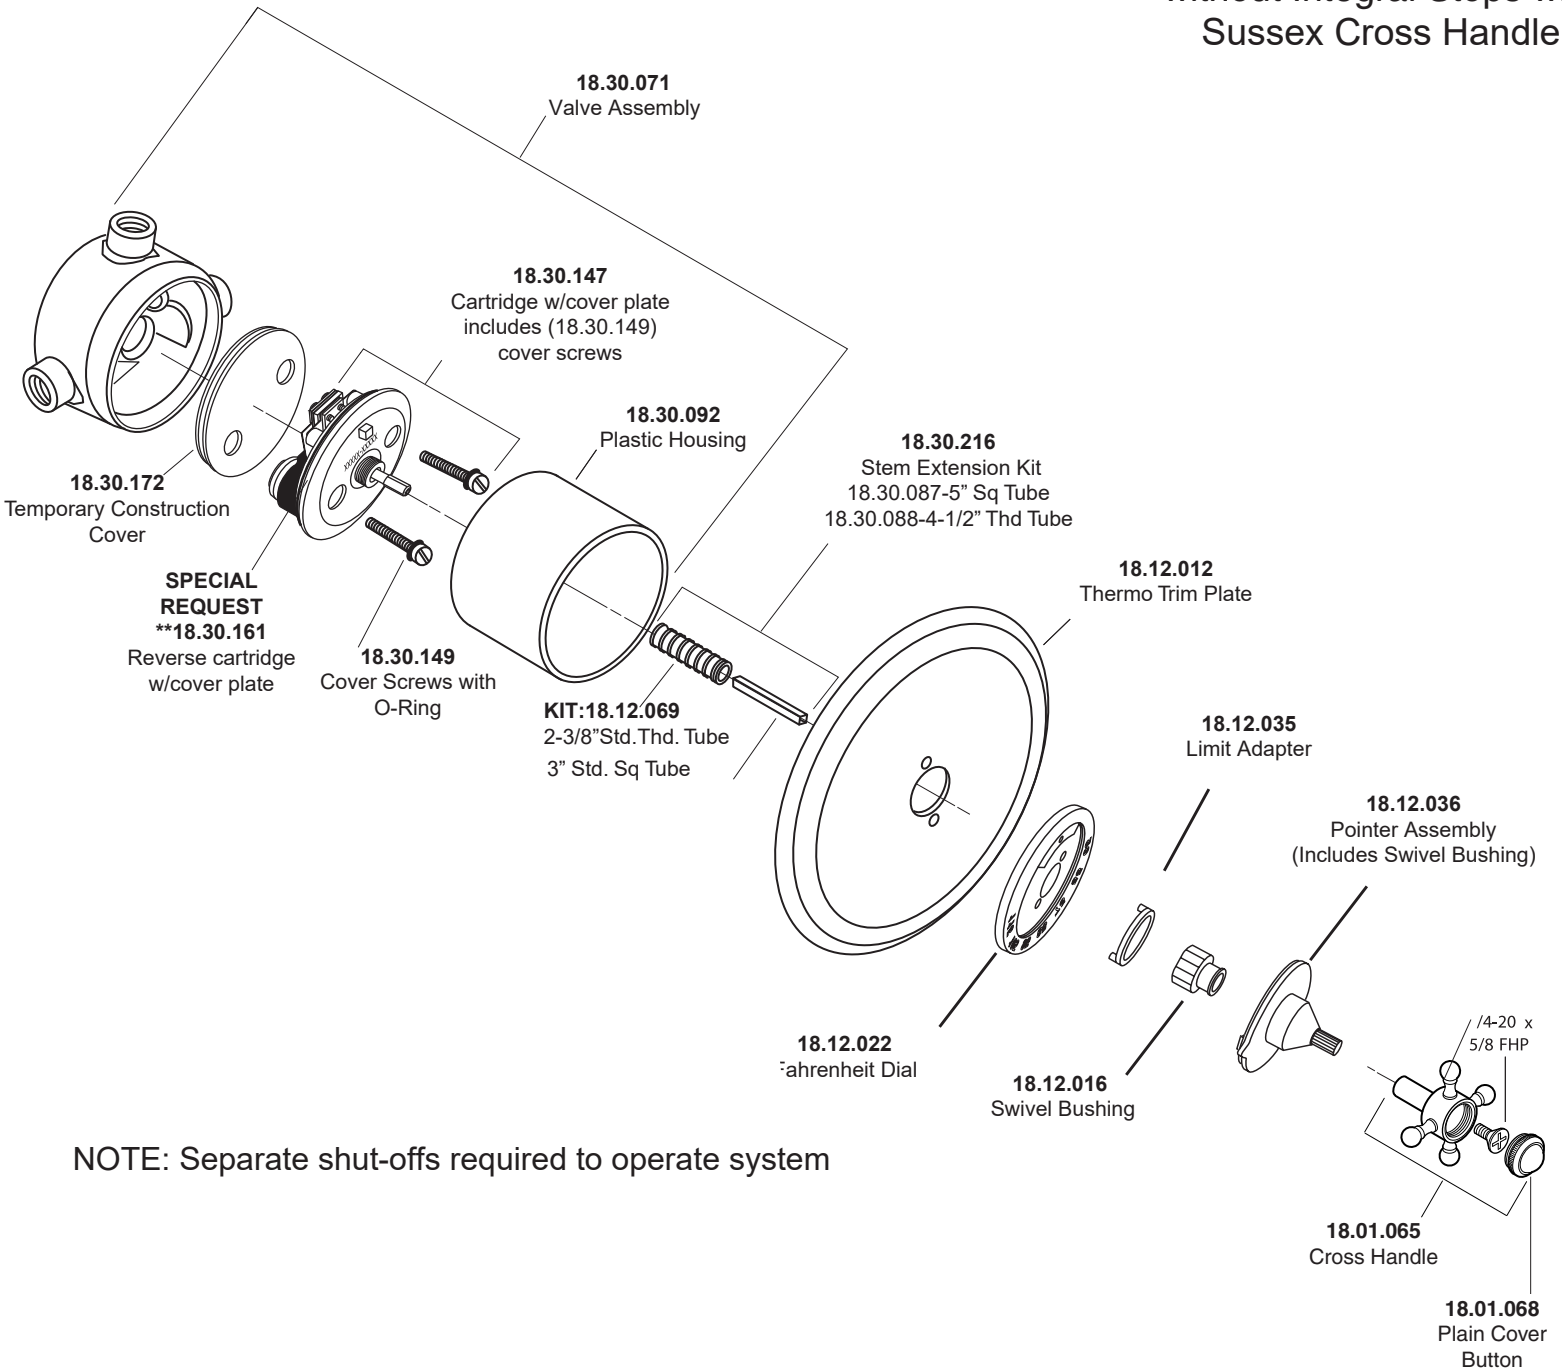

1.007897

3/4" Thermostatic Set
without Integral Stops with
Sussex Cross Handle

NOTE: Separate shut-offs required to operate system