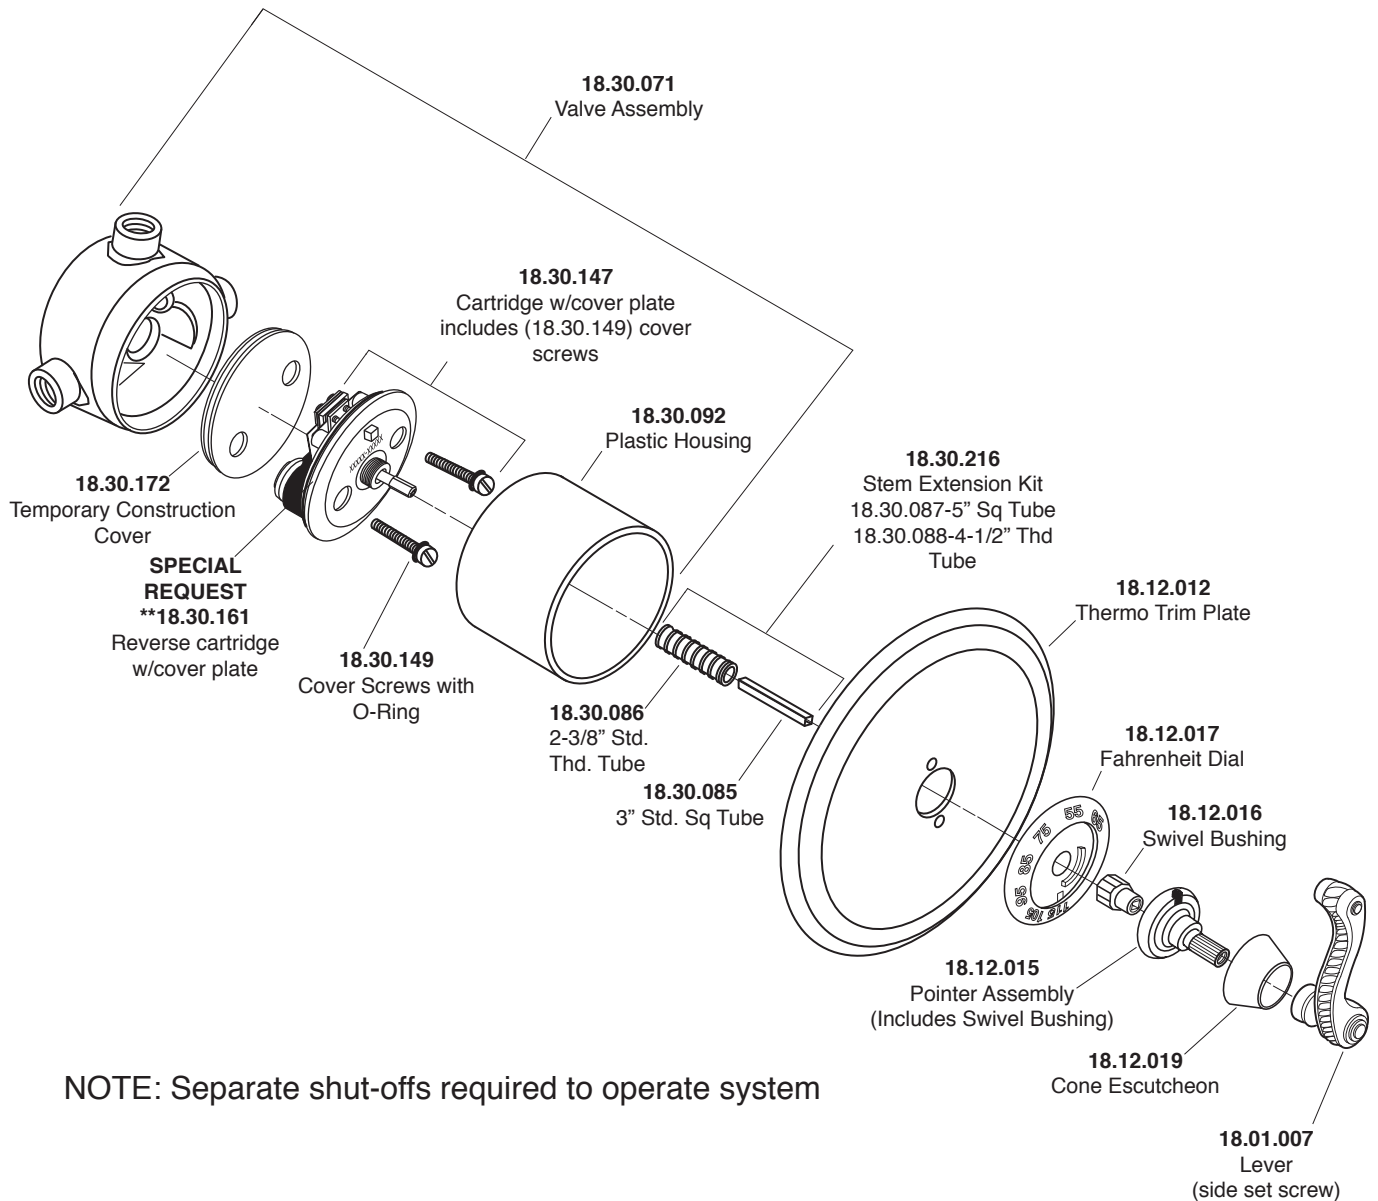

Siena
3/4" Thermostatic
without Integral Stops

1.007997

NOTE: Separate shut-offs required to operate system