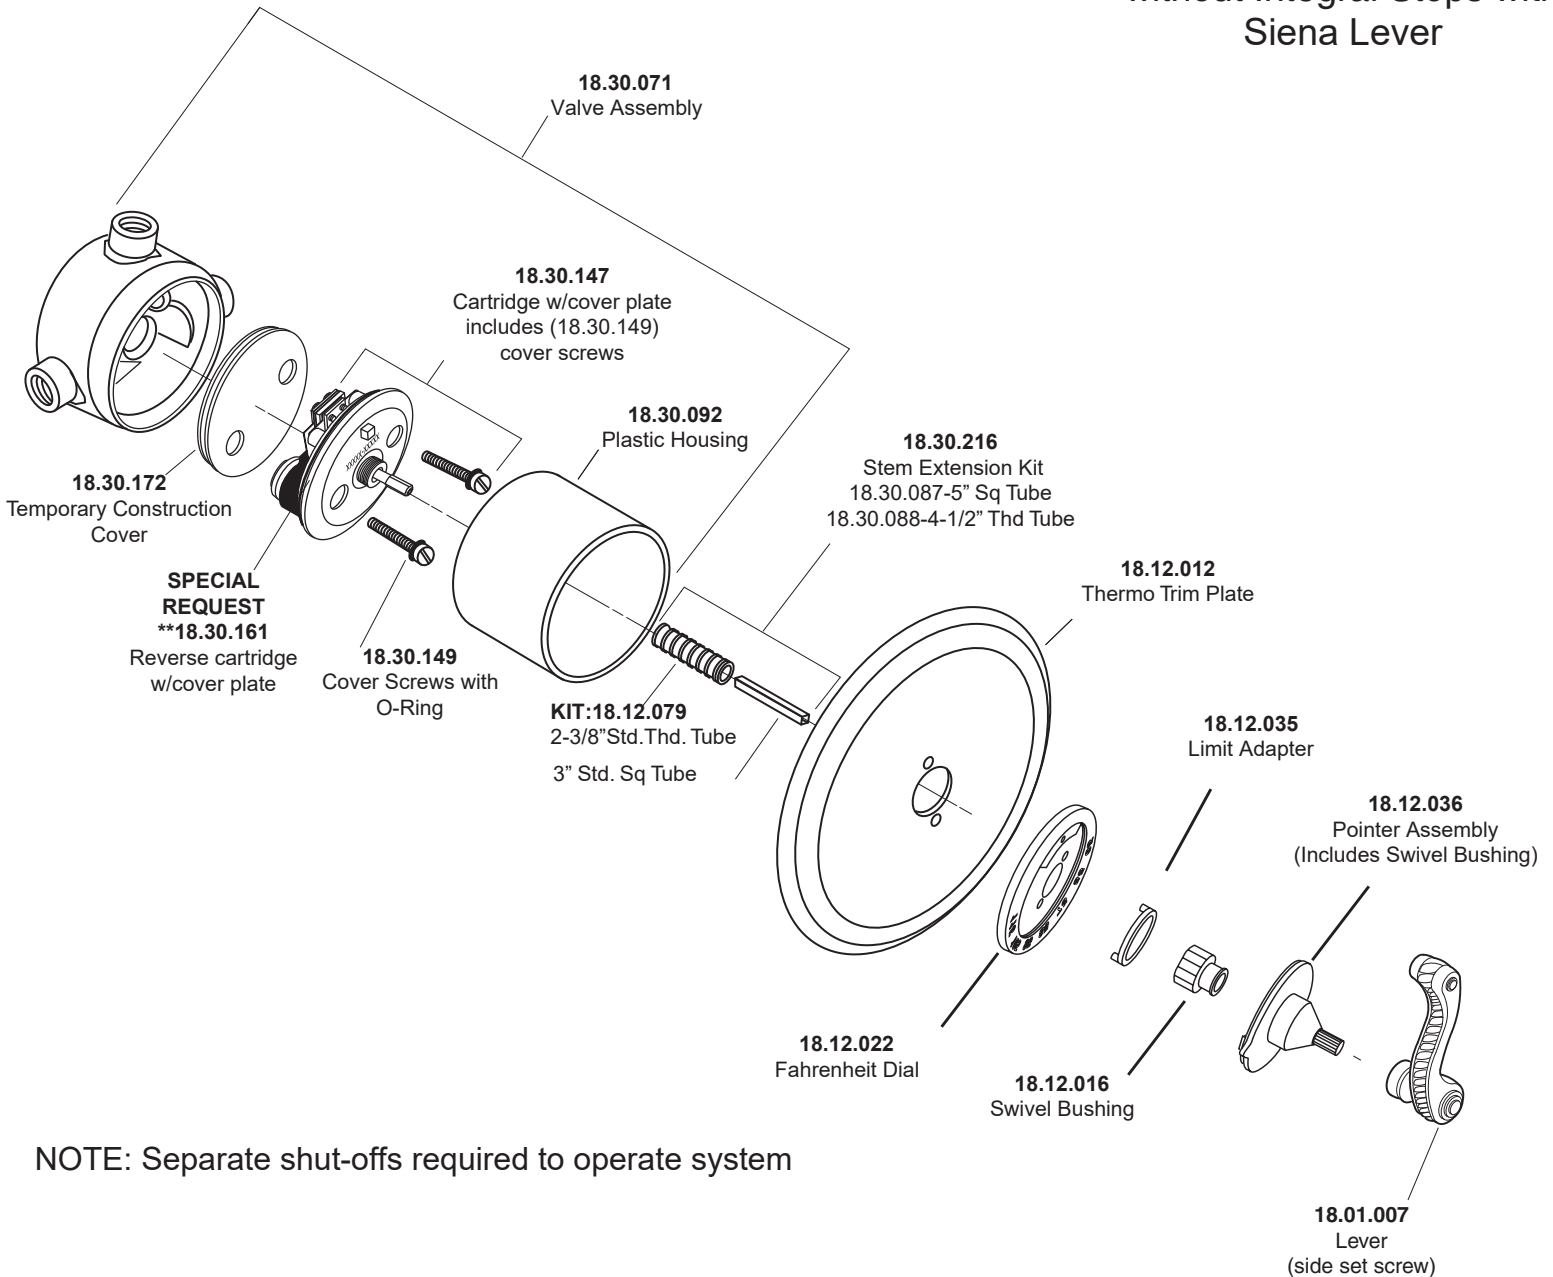

1.007997

3/4" Thermostatic Set
without Integral Stops with
Siena Lever

NOTE: Separate shut-offs required to operate system