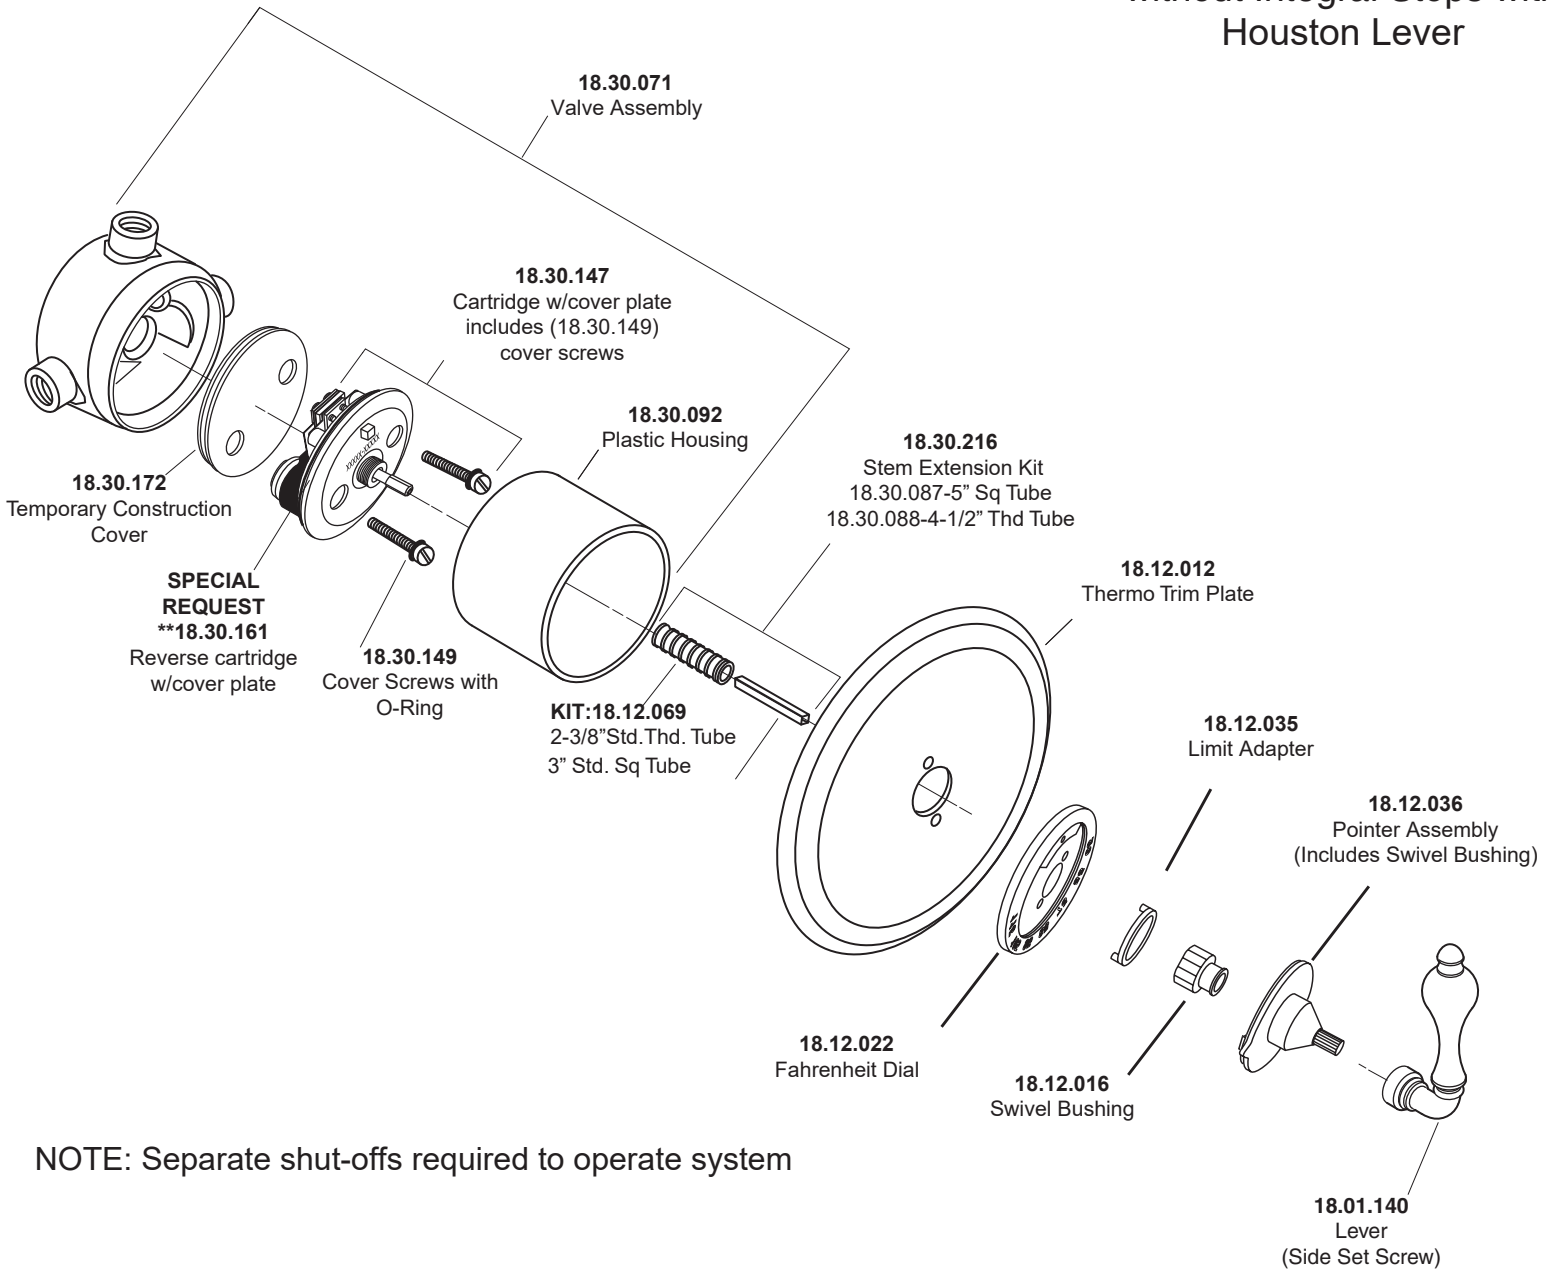

1.008197

3/4" Thermostatic Set  
without Integral Stops with  
Houston Lever

NOTE: Separate shut-offs required to operate system