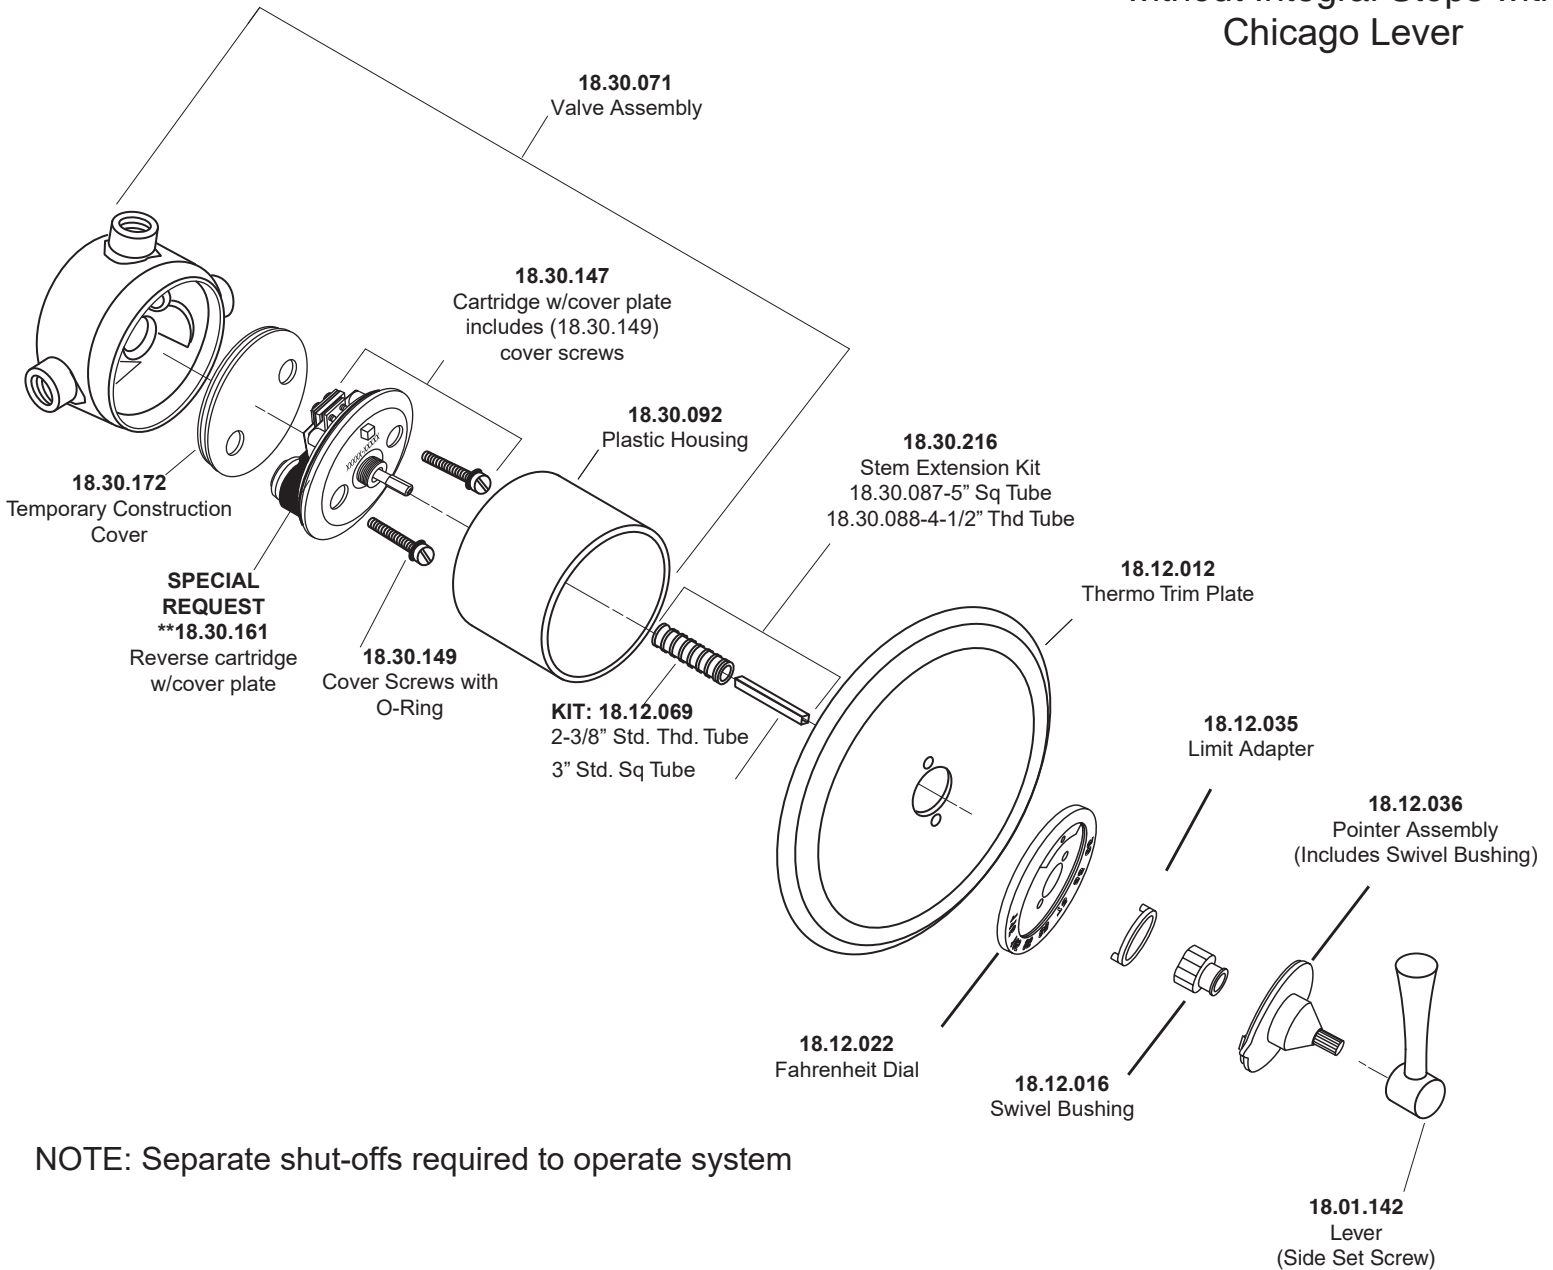

1.008597

3/4" Thermostatic Set
without Integral Stops with
Chicago Lever

NOTE: Separate shut-offs required to operate system