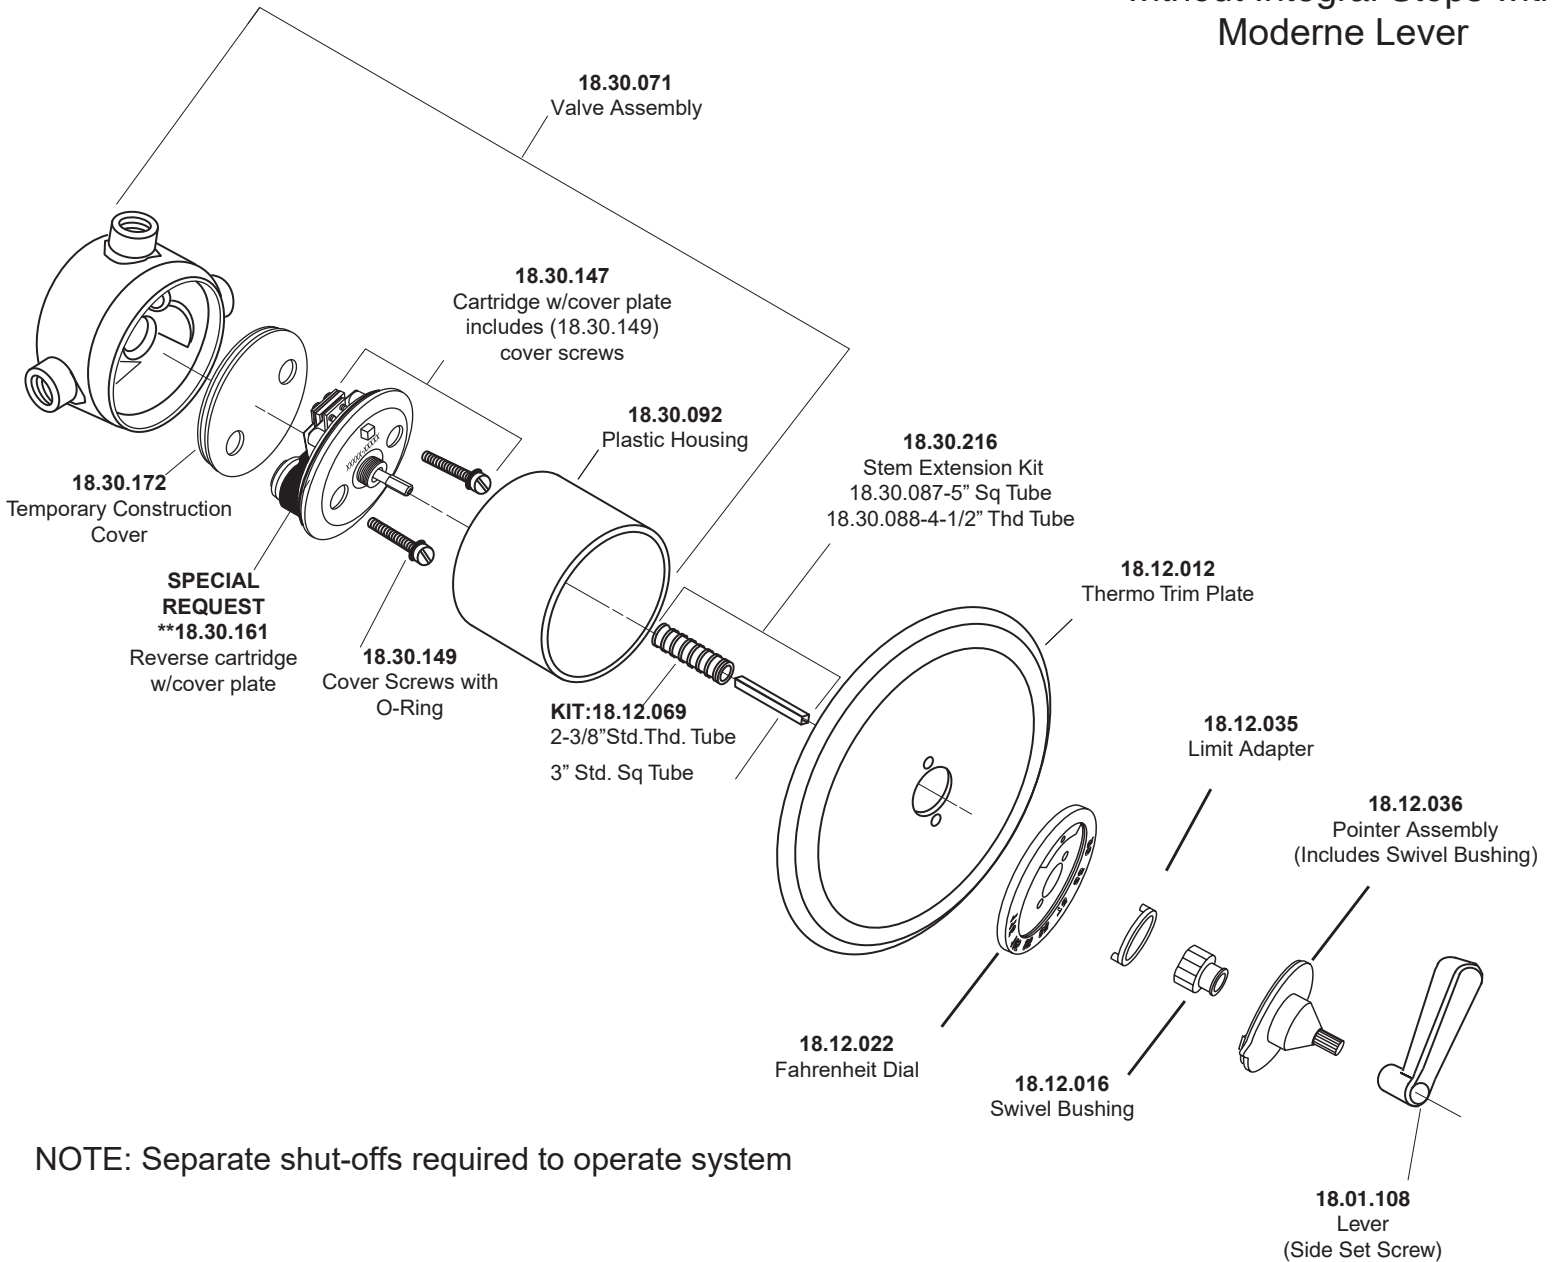

1.009397

3/4" Thermostatic Set
without Integral Stops with
Moderne Lever

NOTE: Separate shut-offs required to operate system