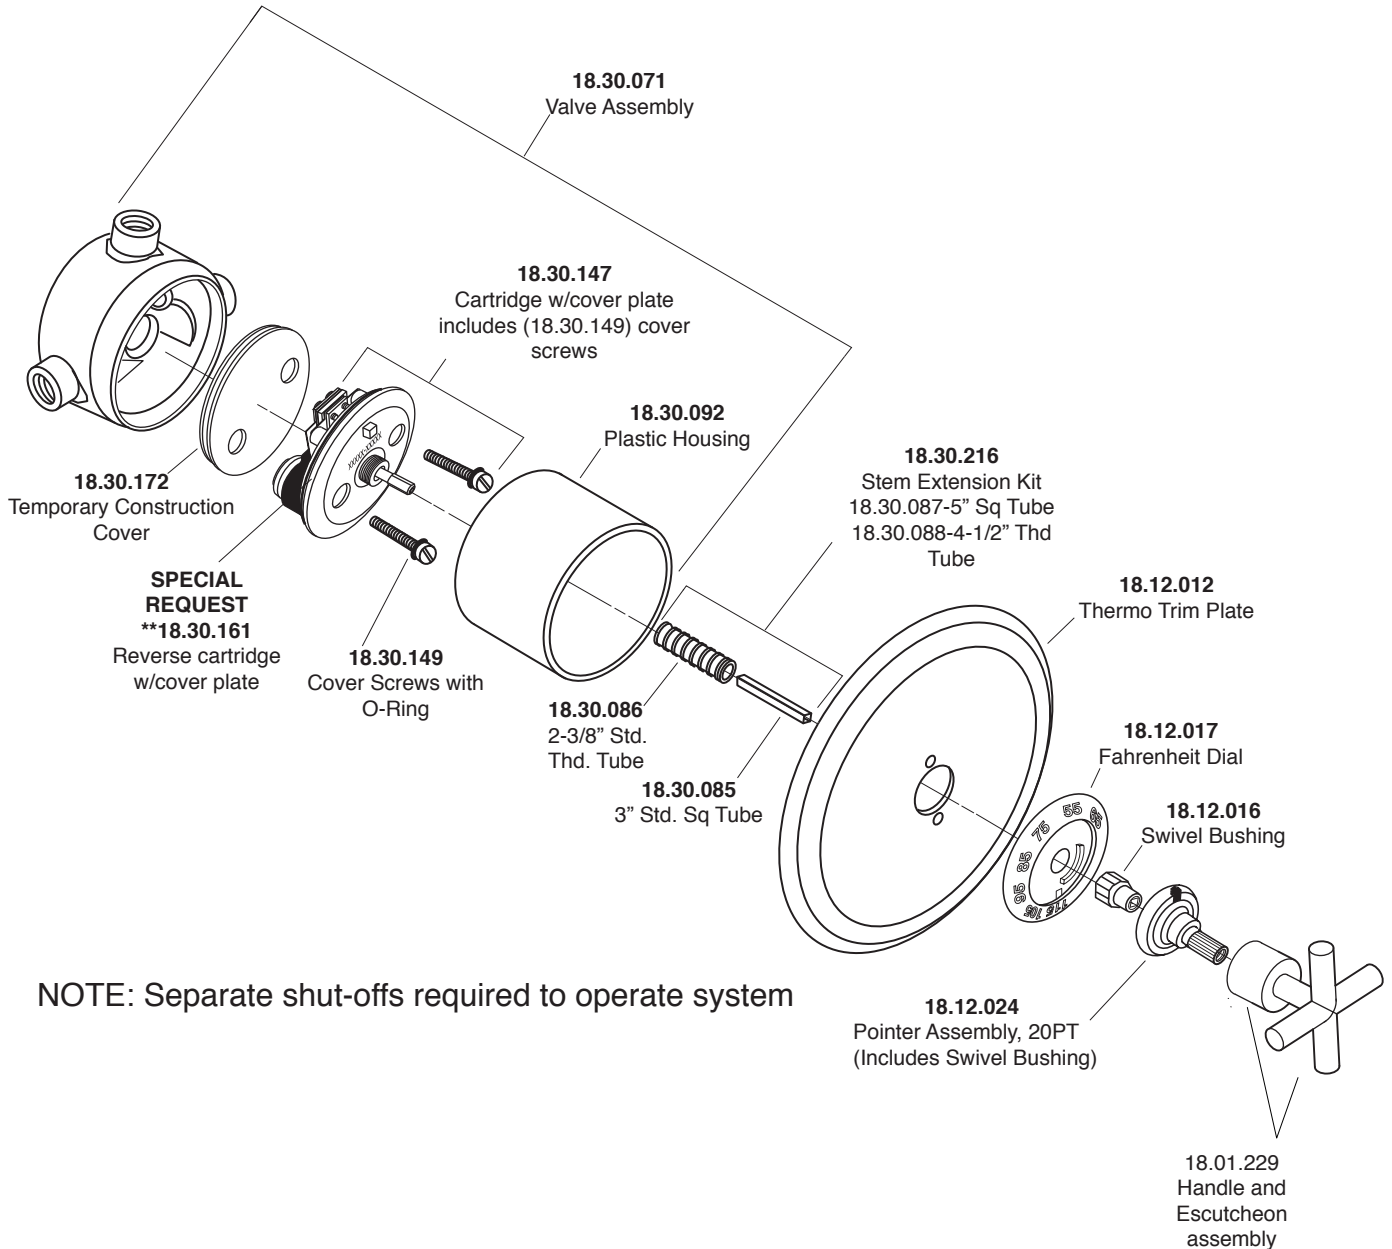

Nova II
3/4" Thermostatic
without Integral Stops

1.074897

NOTE: Separate shut-offs required to operate system