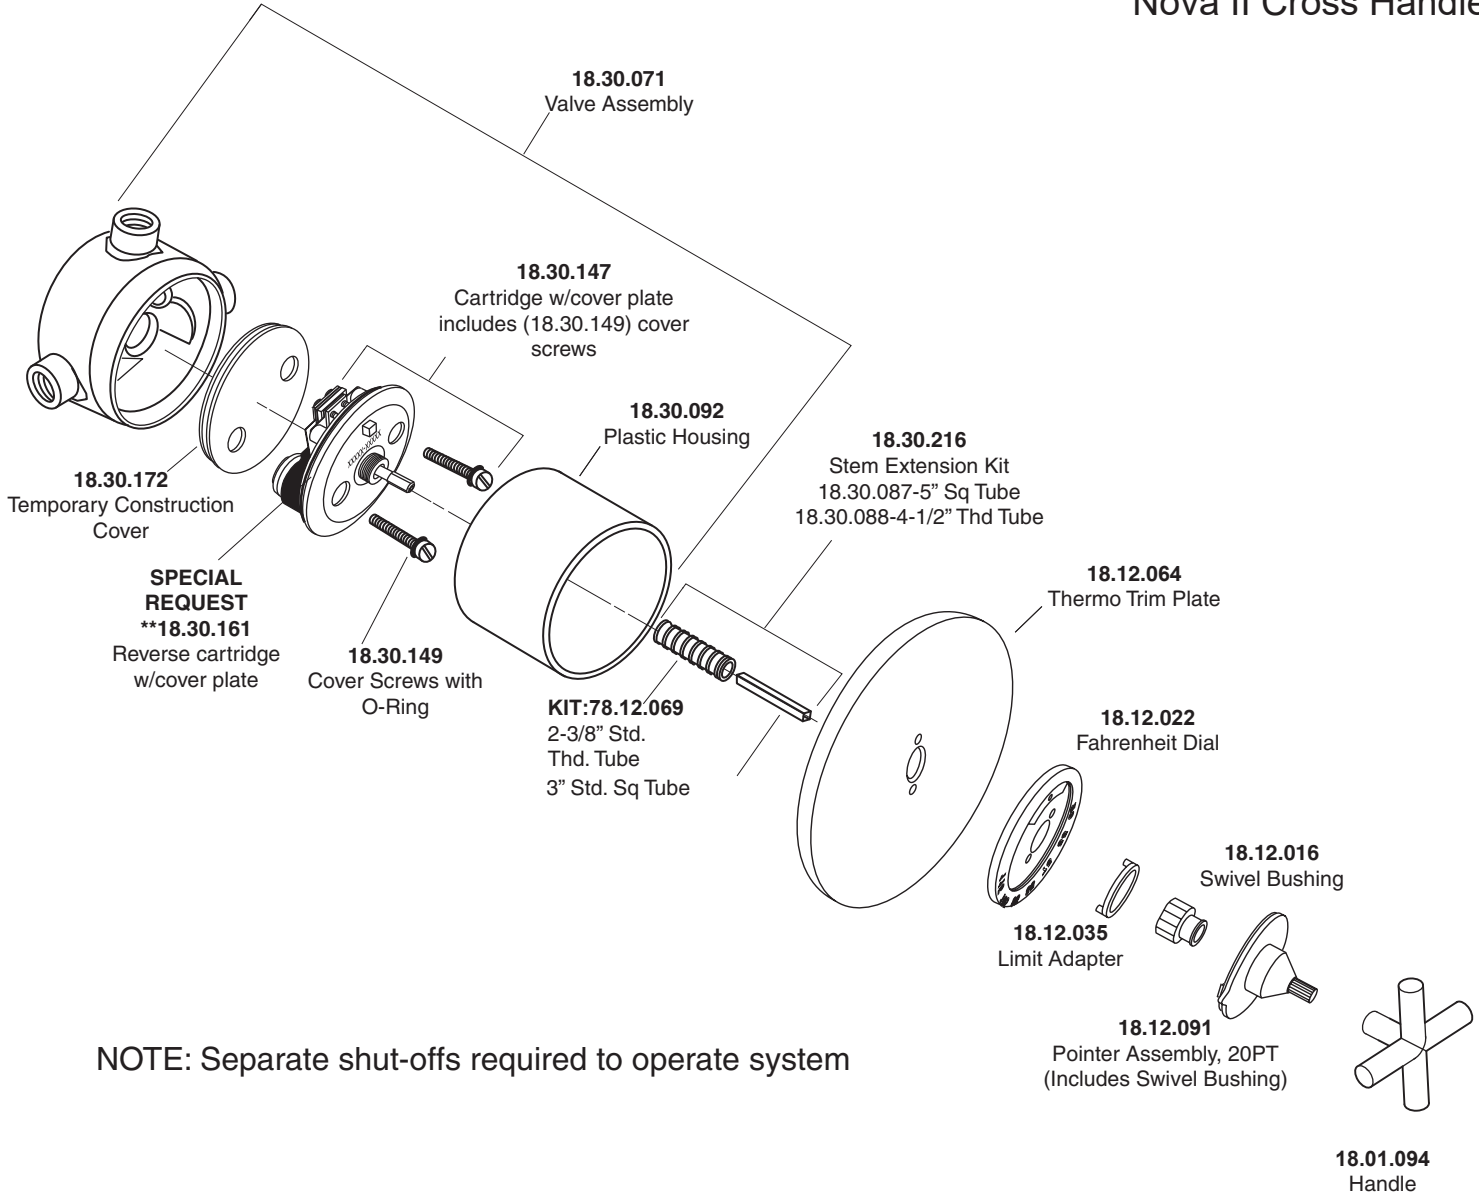

1.074897

3/4" Thermostatic Set  
without Integral Stops with  
Nova II Cross Handle

NOTE: Separate shut-offs required to operate system