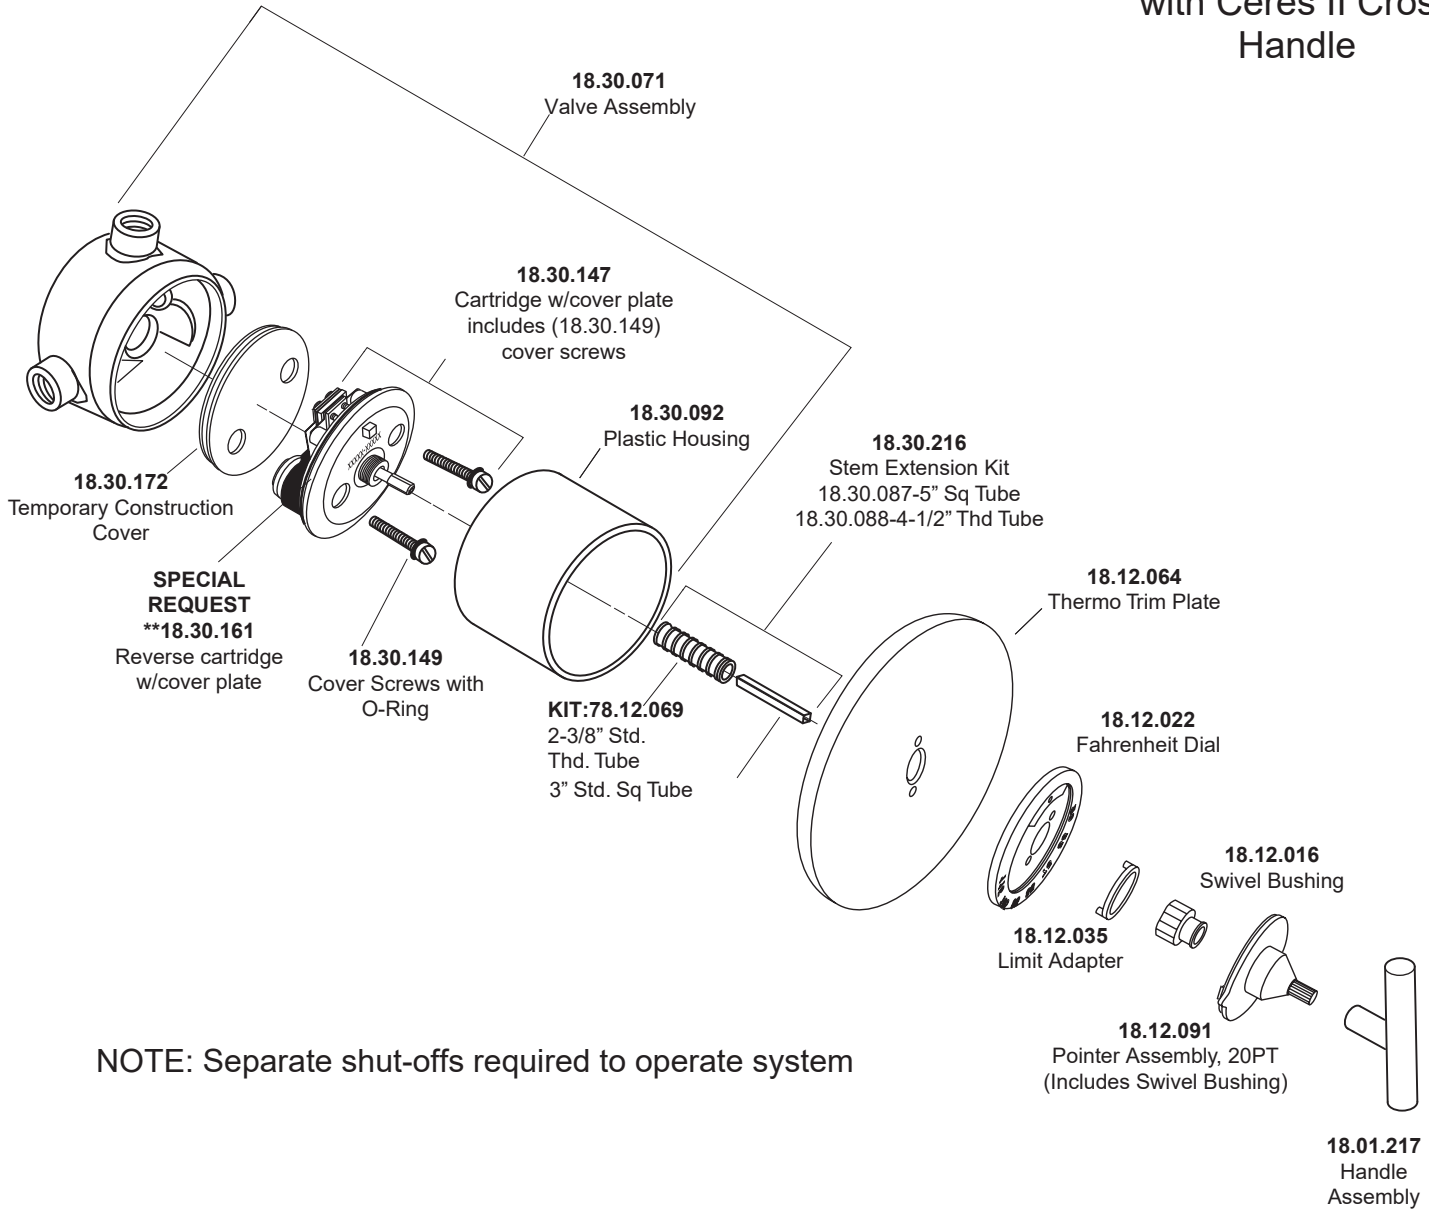

1.075097

3/4" Thermostatic Set  
without Integral Stops  
with Ceres II Cross  
Handle

NOTE: Separate shut-offs required to operate system