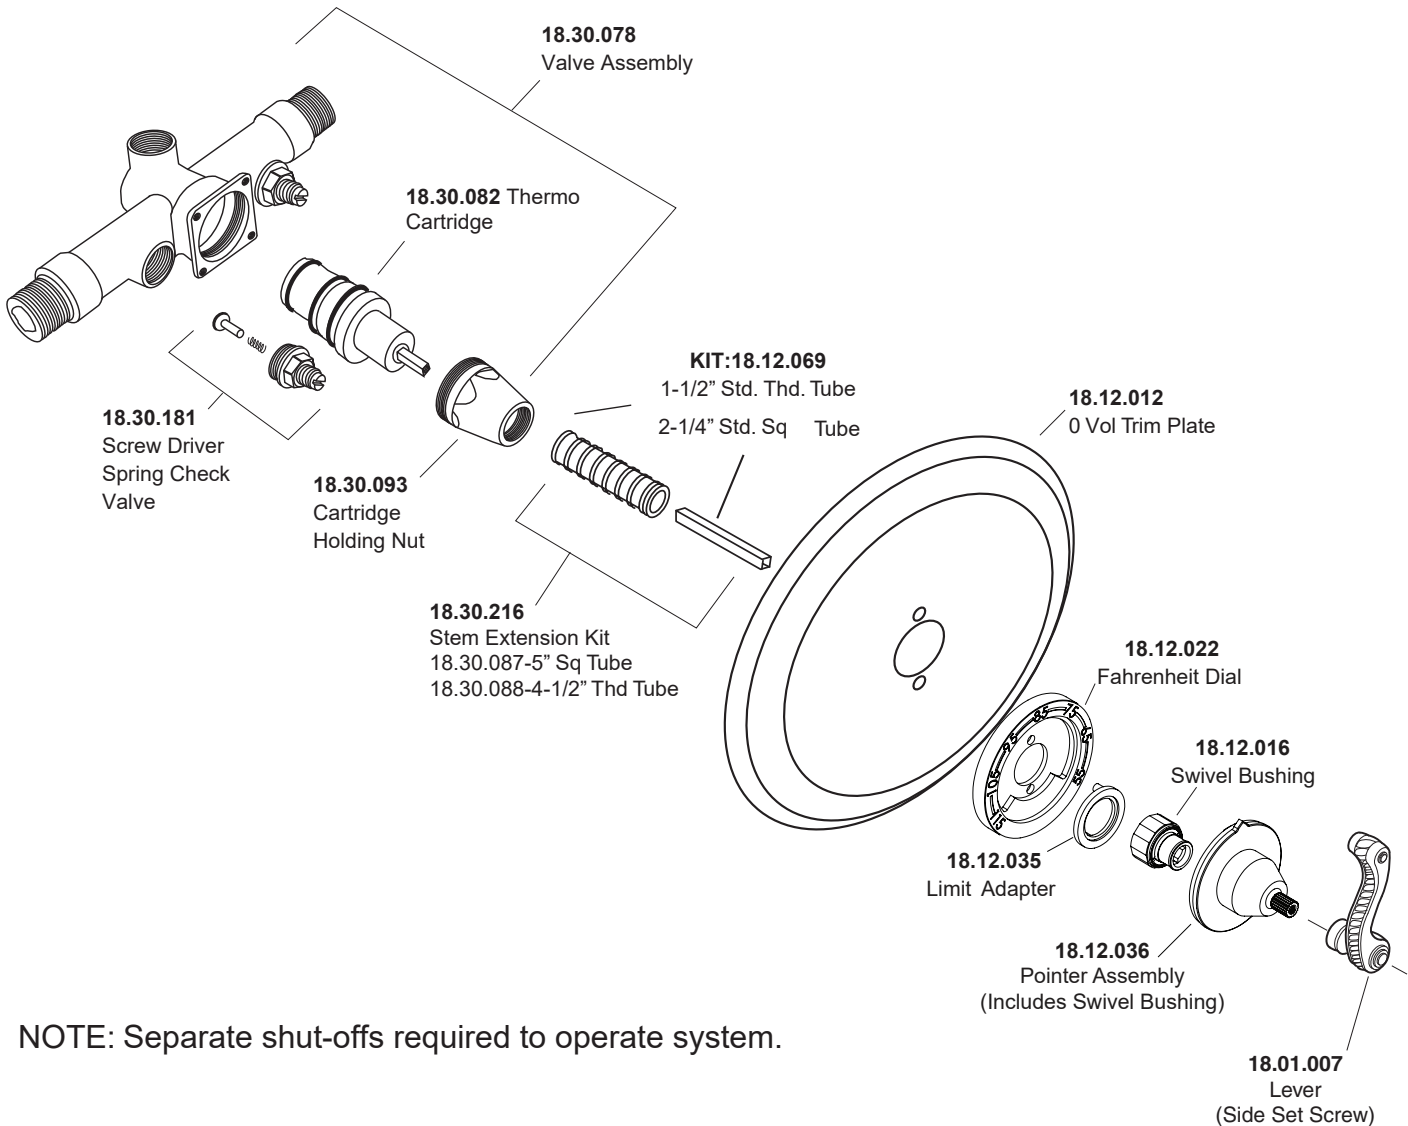

1.000596.V0

1/2" Thermostatic Set
without Volume Control
with Charlotte Elite Lever

NOTE: Separate shut-offs required to operate system.