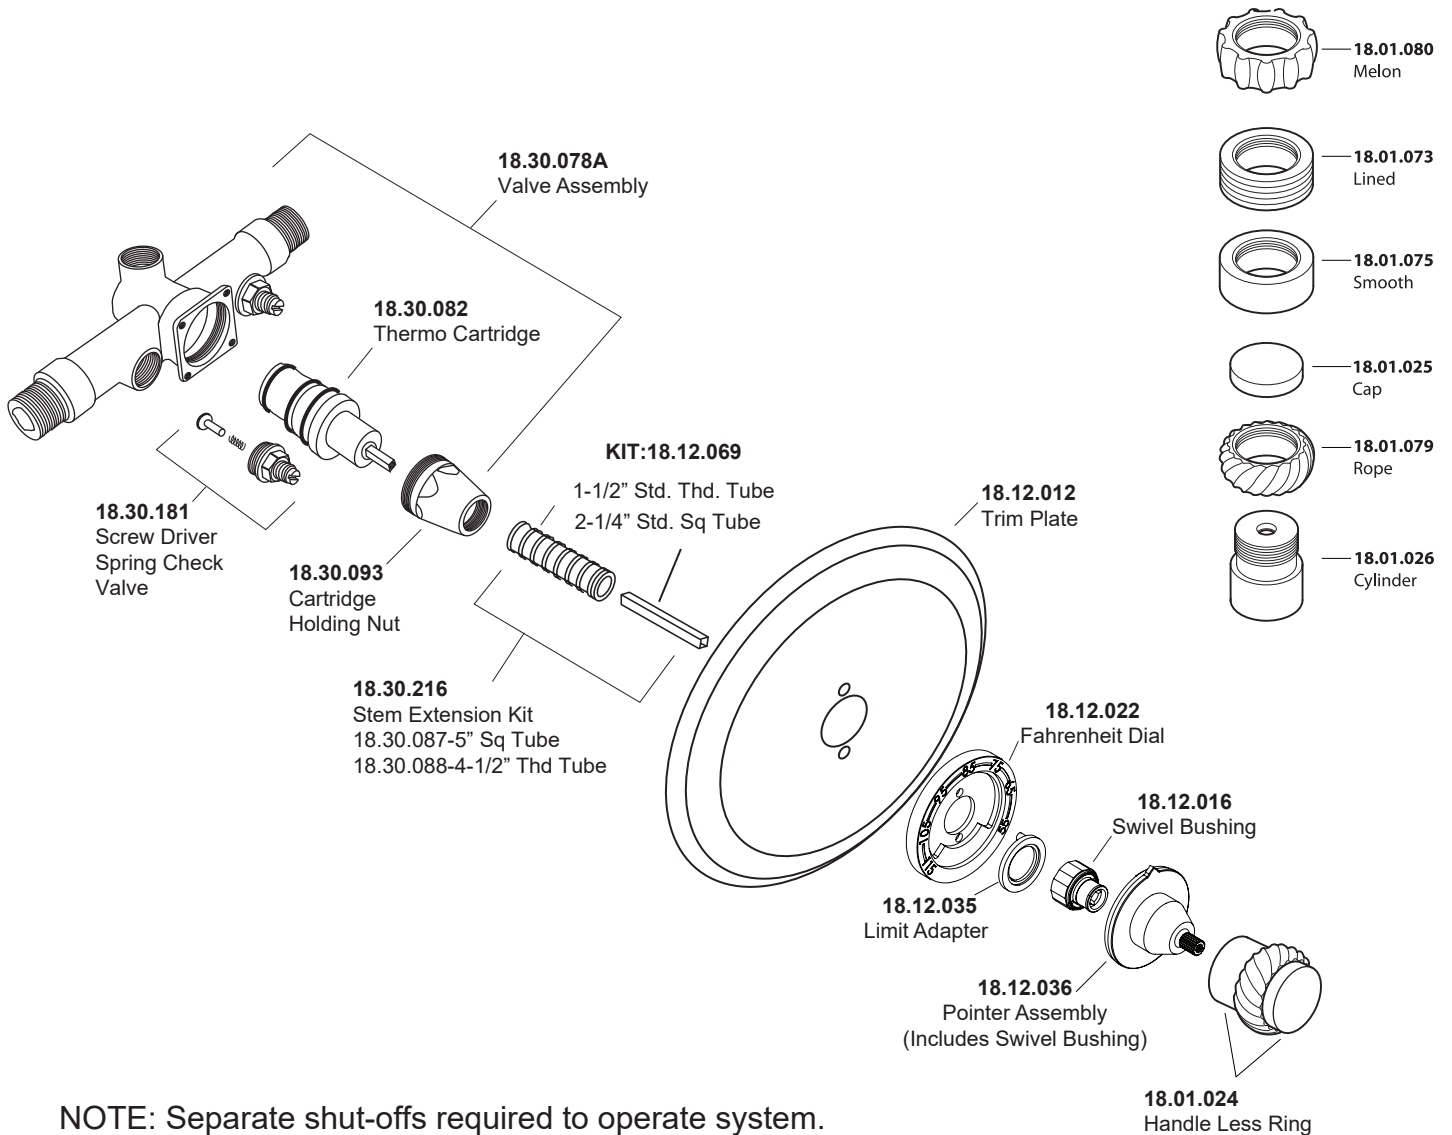

1.001296.V0

1/2" Thermostatic Set  
without Volume Control  
with Seville Handle

NOTE: Separate shut-offs required to operate system.