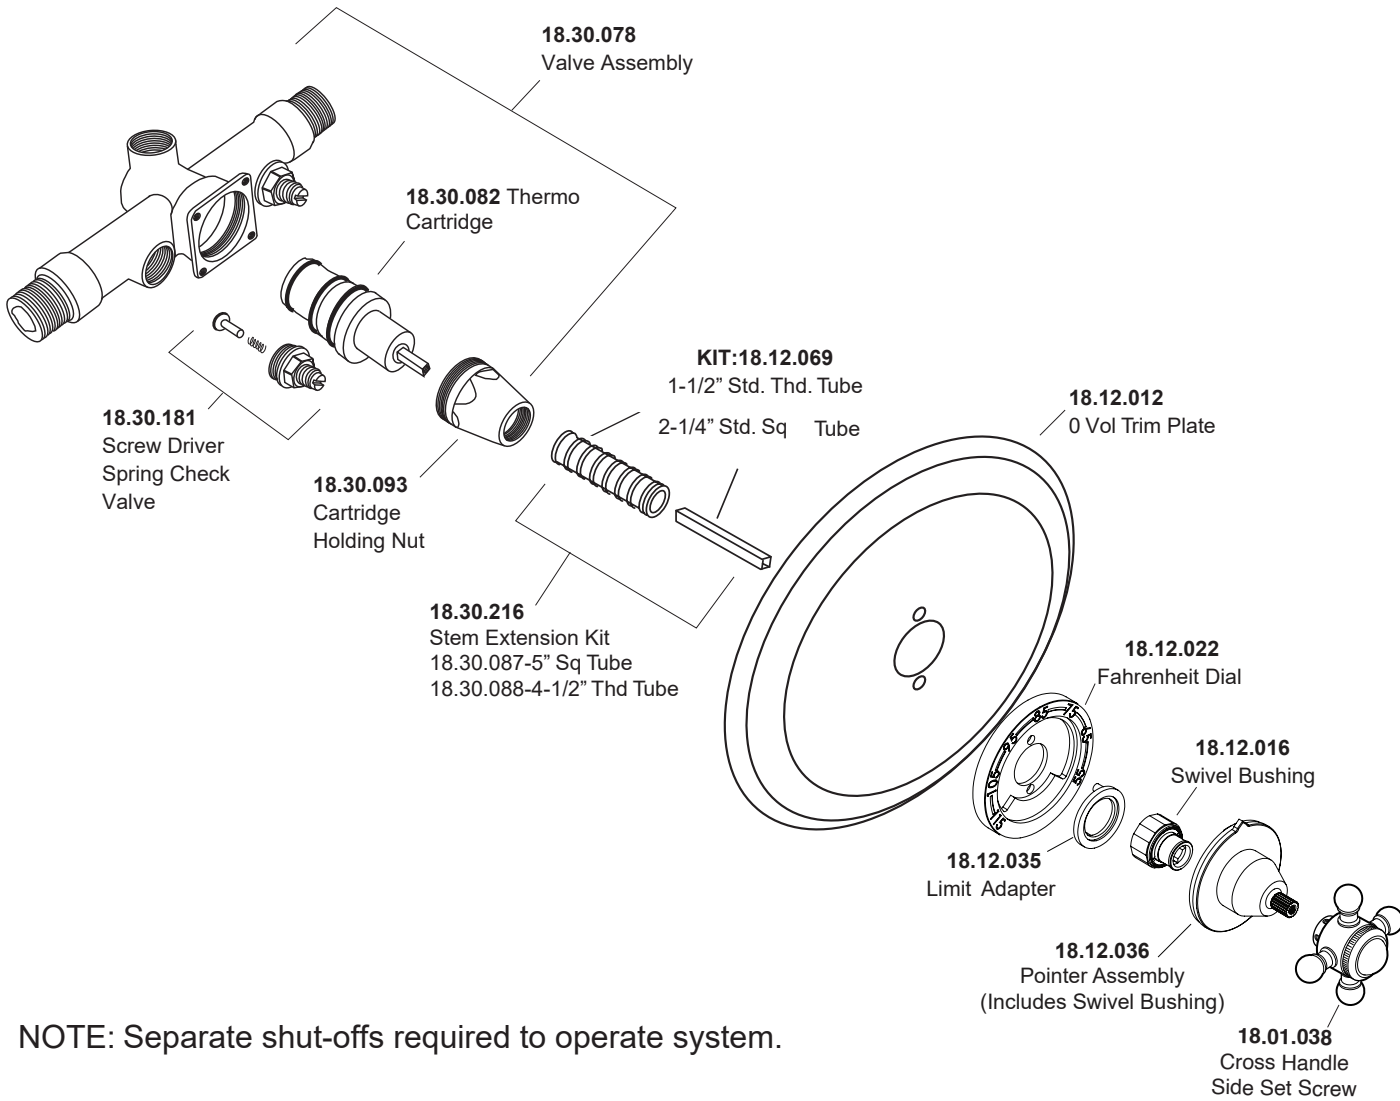

1.001496.V0

1/2" Thermostatic Set
without Volume Control with
Alexandria Cross Handle

NOTE: Separate shut-offs required to operate system.