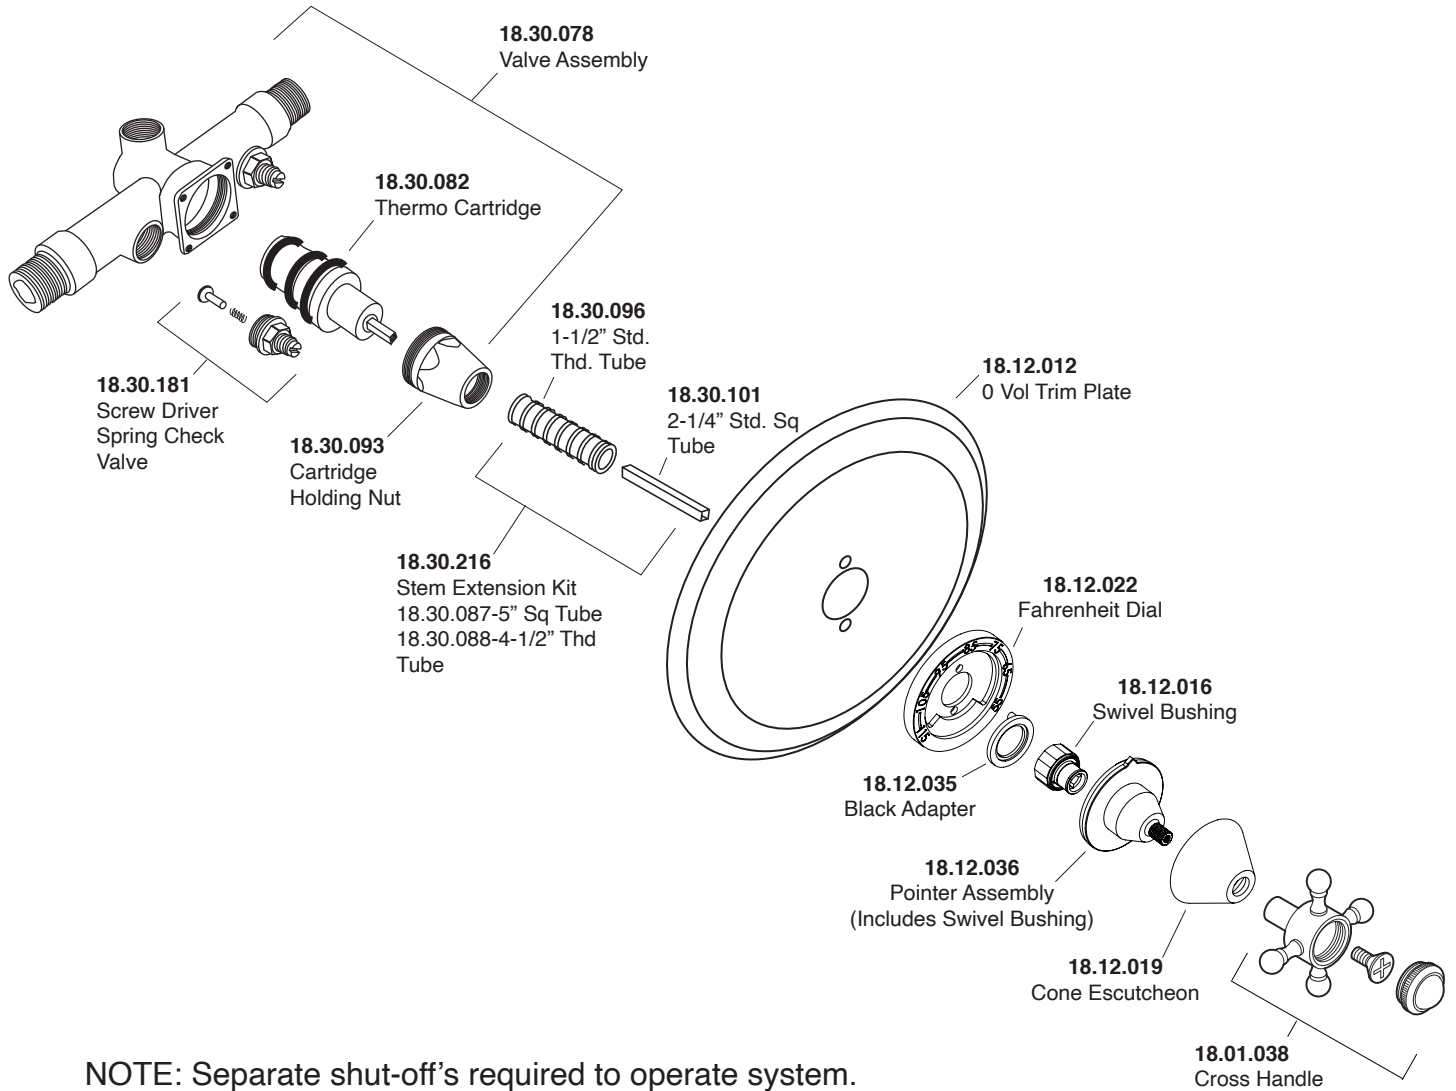

Alexandria
1.001496.V0
1/2" Thermostatic
No Volume Control

NOTE: Separate shut-off's required to operate system.