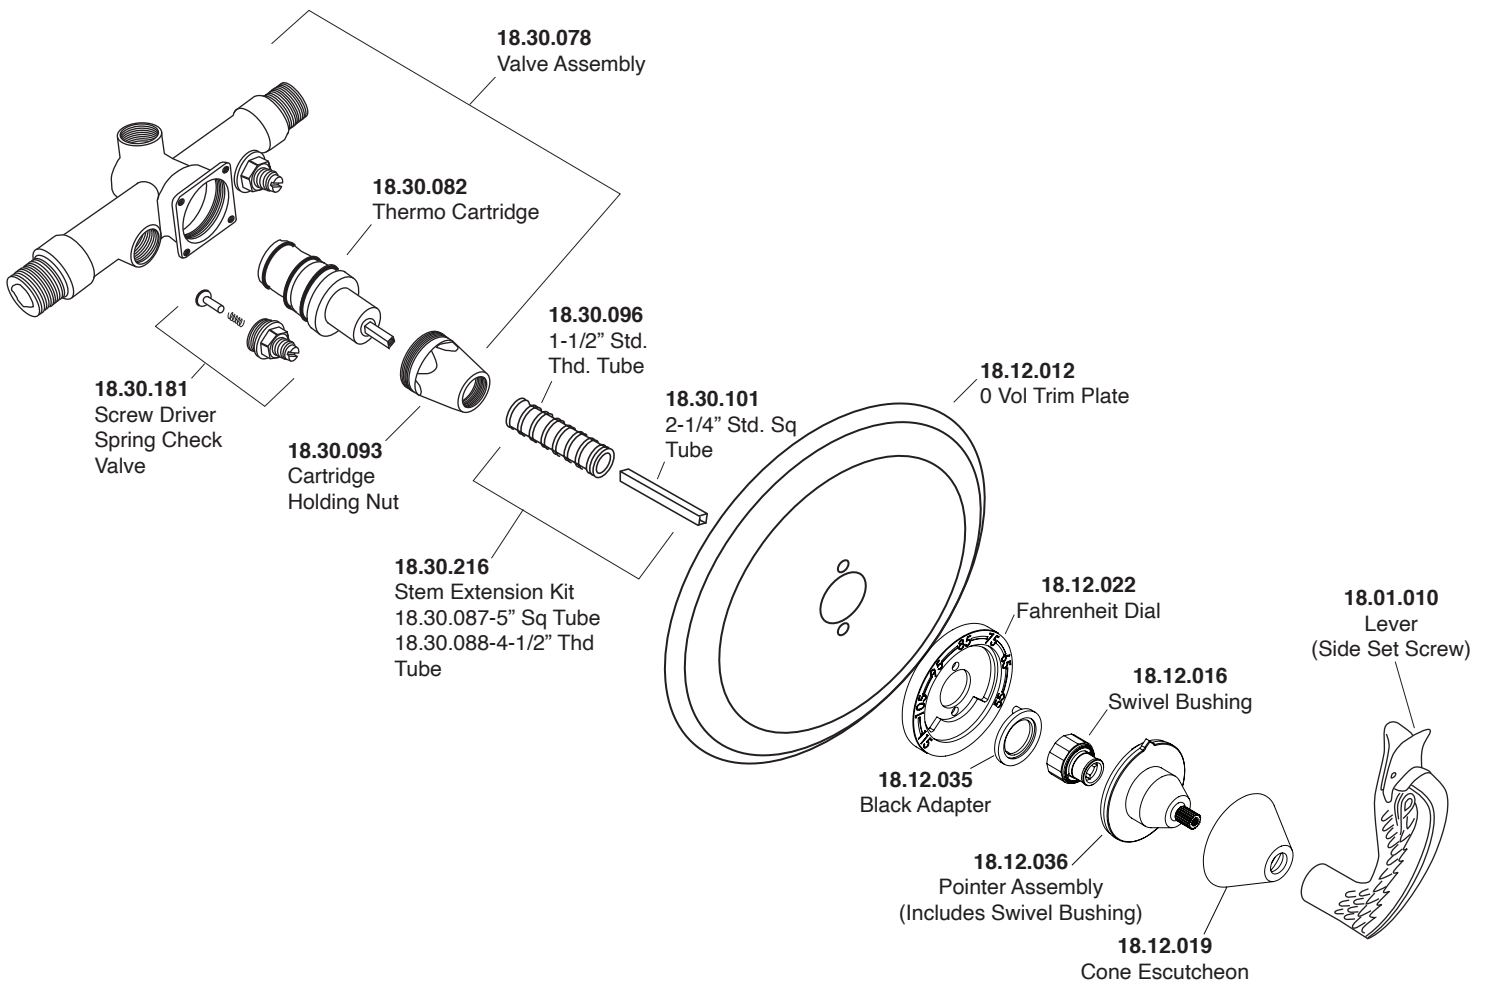

Windsor Elite

1.003796.V0

1/2" Thermostatic
No Volume Control

NOTE: Separate shut-off's required to operate system.