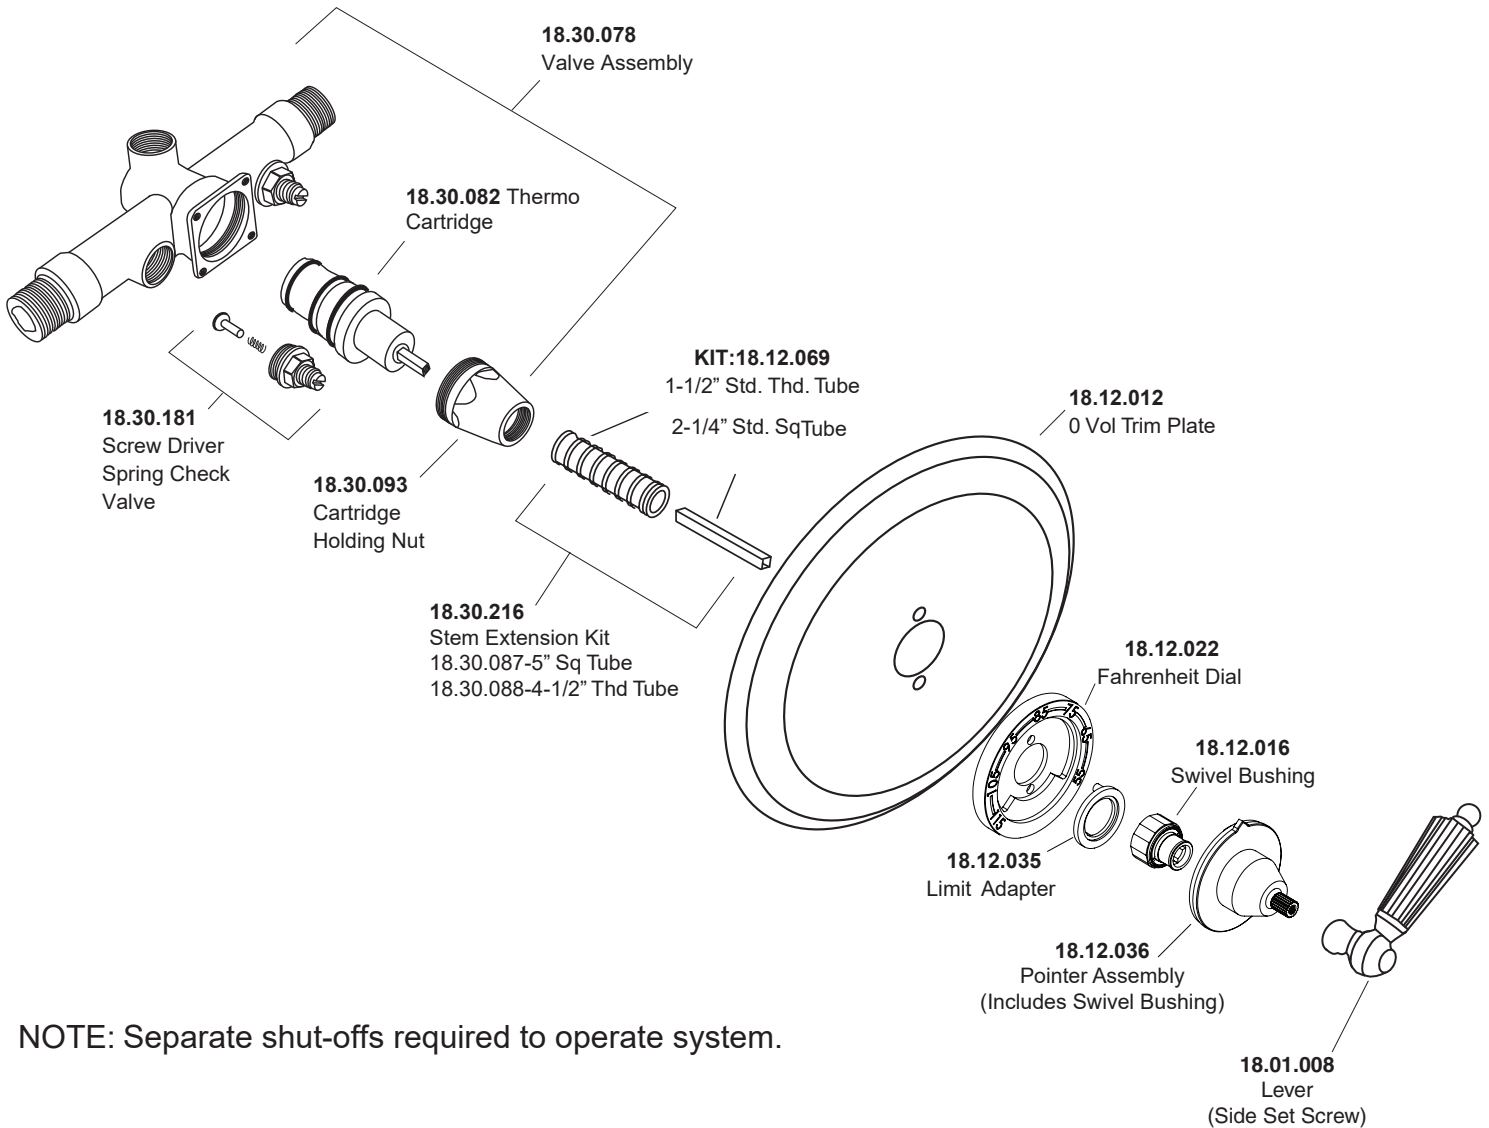

1.004196.V0

1/2" Thermostatic Set  
without Volume Control  
with Georgian Lever

NOTE: Separate shut-offs required to operate system.