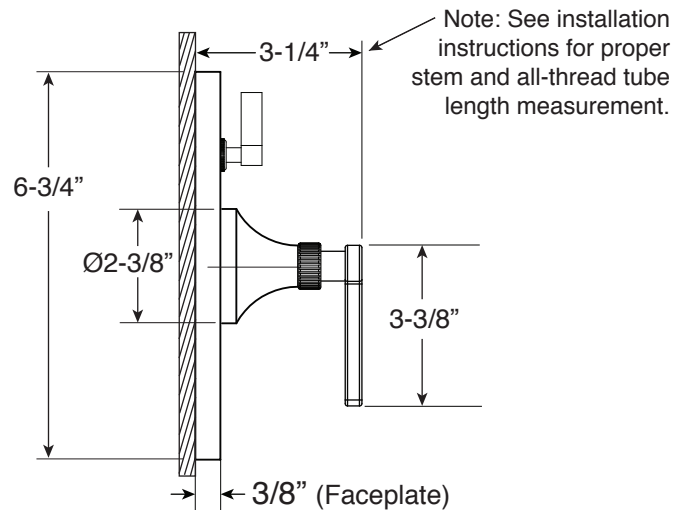

Series 110

Pressure Balance Shower by Shower Set

1.000767

(1.000767T - Trim Only)

Stella Handle

Euro Style 20 pt.

FEATURES:

- Forged brass construction
- Valve cartridge 18.30.893
- Diverter cartridge: 18.30.898
- Adjustable hot limit safety stop
- Reversible cartridge
- 4.5 GPM @ 45 PSI

FRONT VIEW

SIDE VIEW

**Note: Stem and all-thread tube will be sent with handle trim.*

Please Note:

Must purchase the two desired shower components separately. See current catalog for shower component options.

Note: Measurements are subject to change. No responsibility is assumed for use of superseded or voided pages.