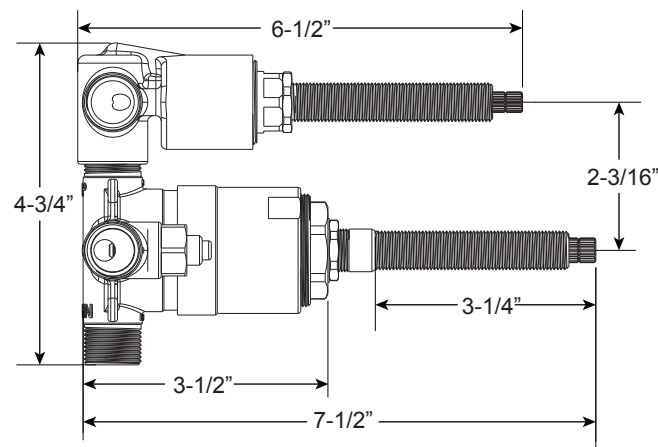

Series 110

Pressure Balance Shower by Shower Set

1.000767

(1.000767T - Trim Only)

Stella Handle

Euro Style 20 pt.

FEATURES:

- Forged brass construction
- Valve cartridge 18.30.893
- Diverter cartridge: 18.30.898
- Adjustable hot limit safety stop
- Reversible cartridge
- 4.5 GPM @ 45 PSI

FRONT VIEW

SIDE VIEW

**Note: Stem and all-thread tube will be sent with handle trim.*

Please Note:

Must purchase the two desired shower components separately. See current catalog for shower component options.

Note: Measurements are subject to change. No responsibility is assumed for use of superseded or voided pages.