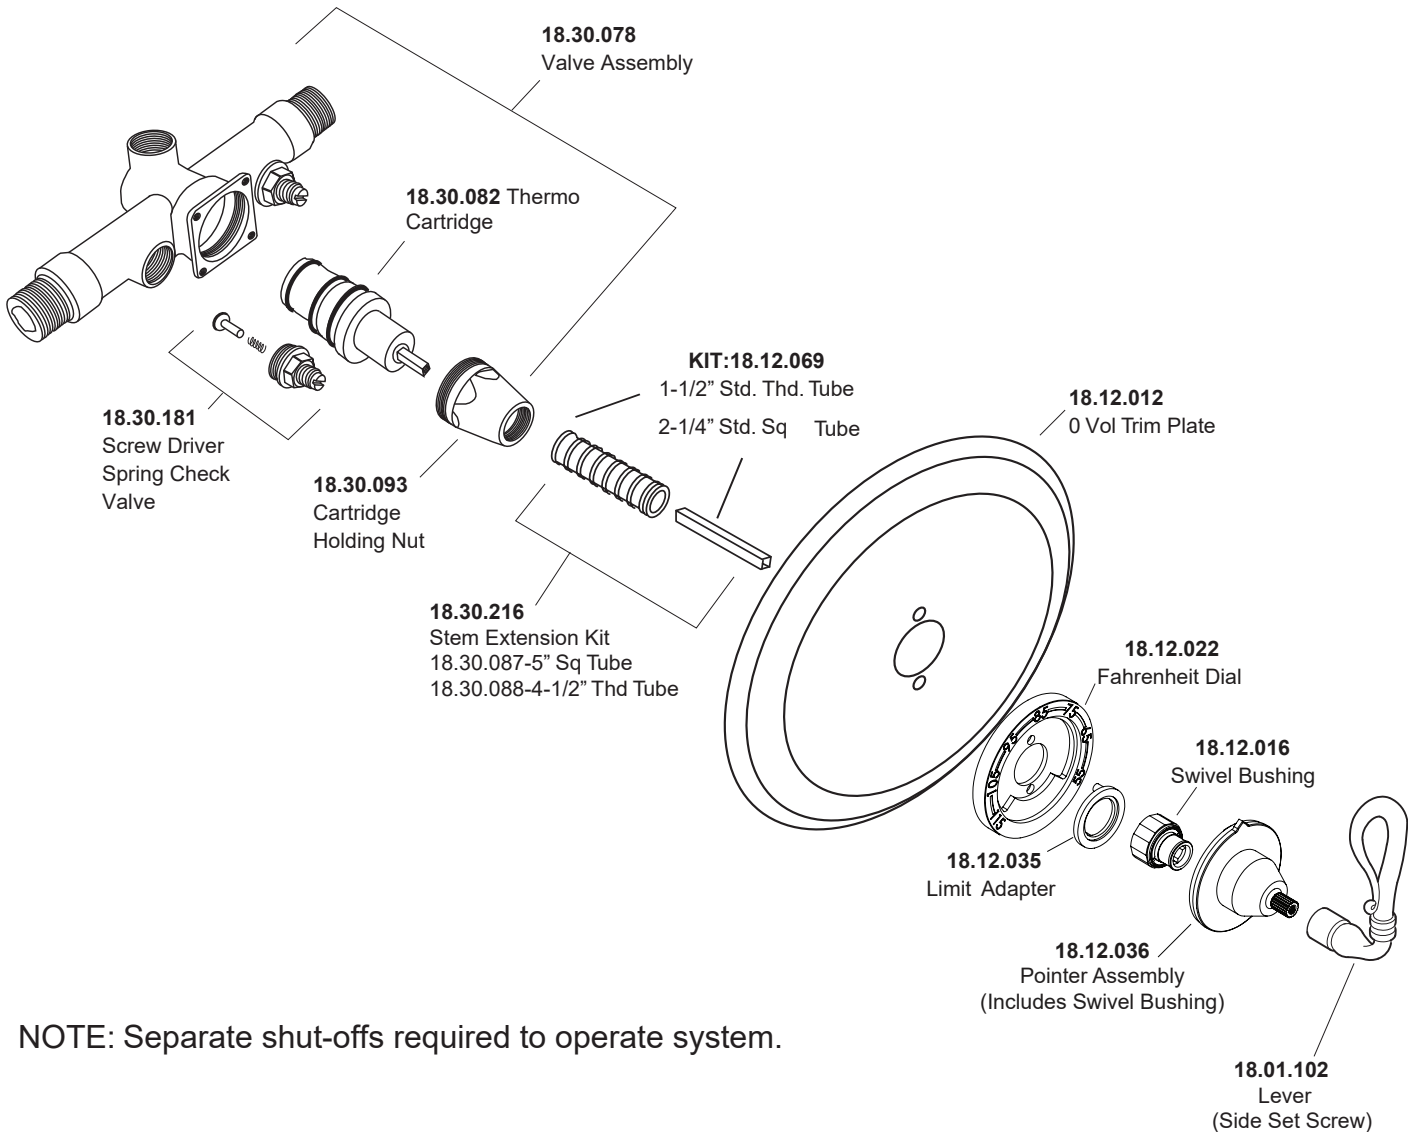

1.006496.V0

1/2" Thermostatic Set  
without Volume Control  
with Bordeaux Lever

NOTE: Separate shut-offs required to operate system.