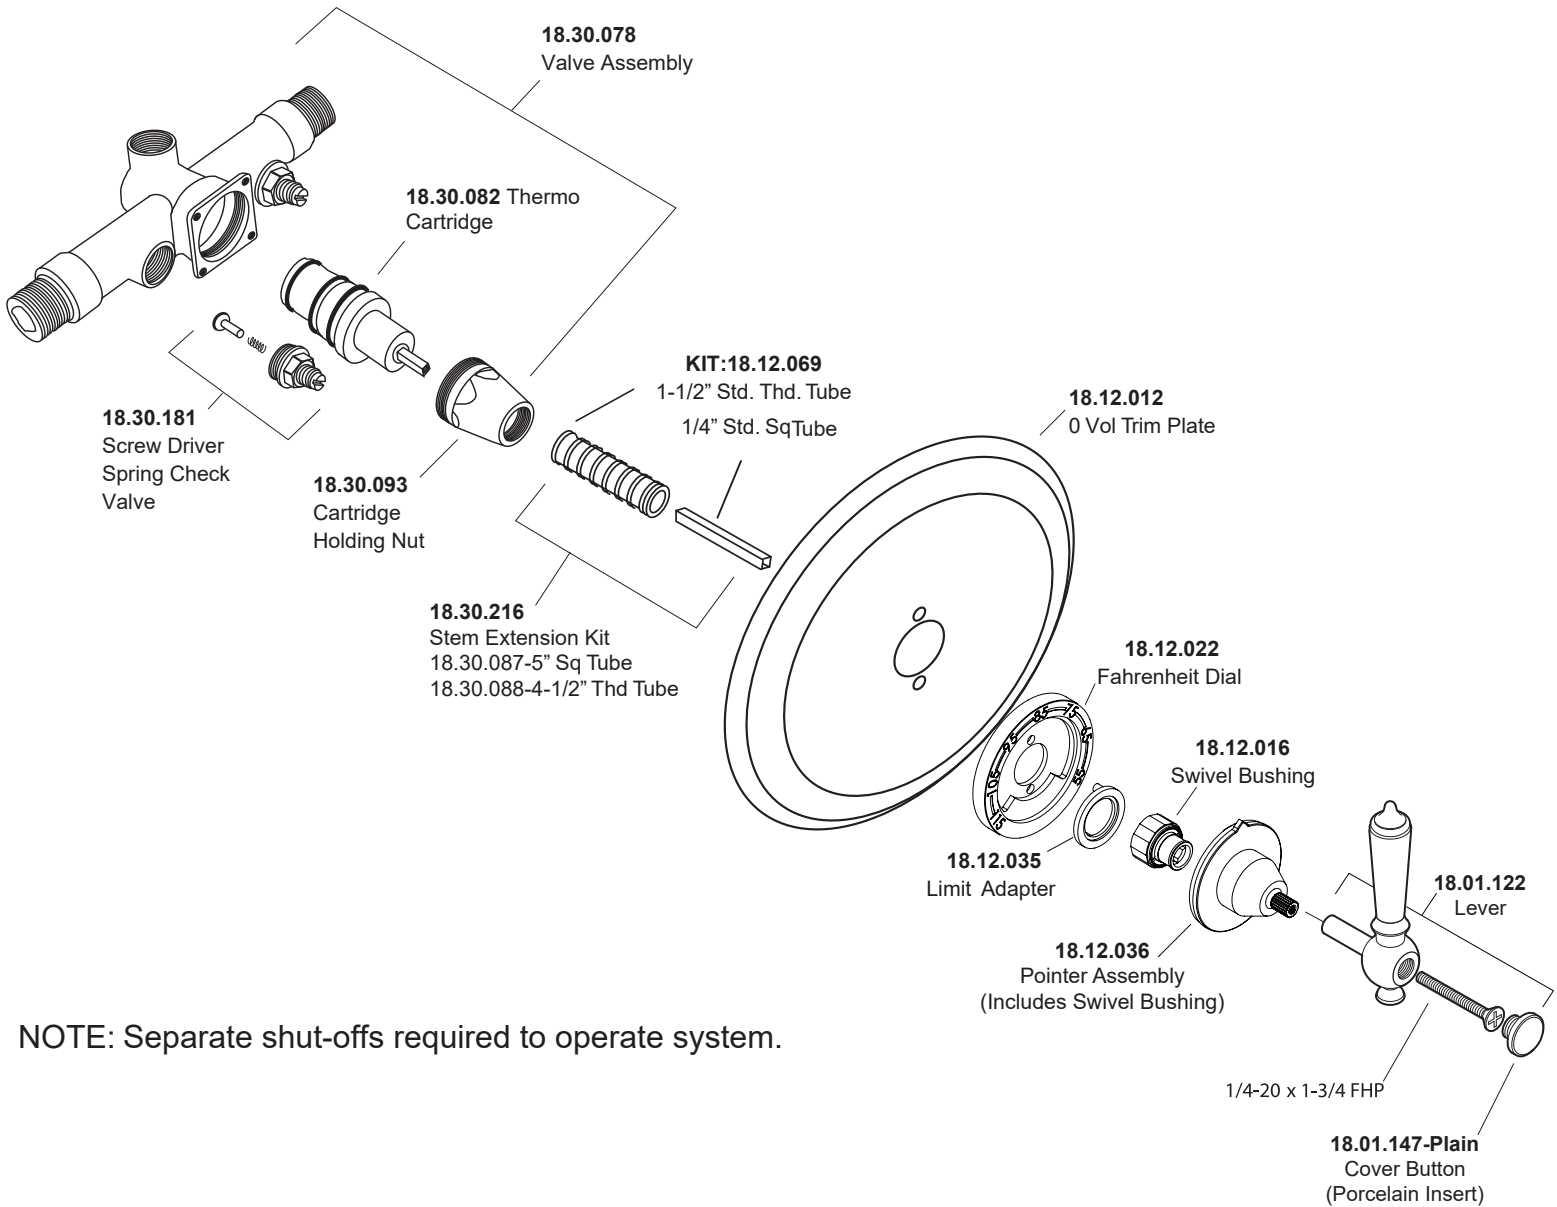

1.007796.V0

1/2" Thermostatic Set
without Volume Control
with Ascot Lever

NOTE: Separate shut-offs required to operate system.