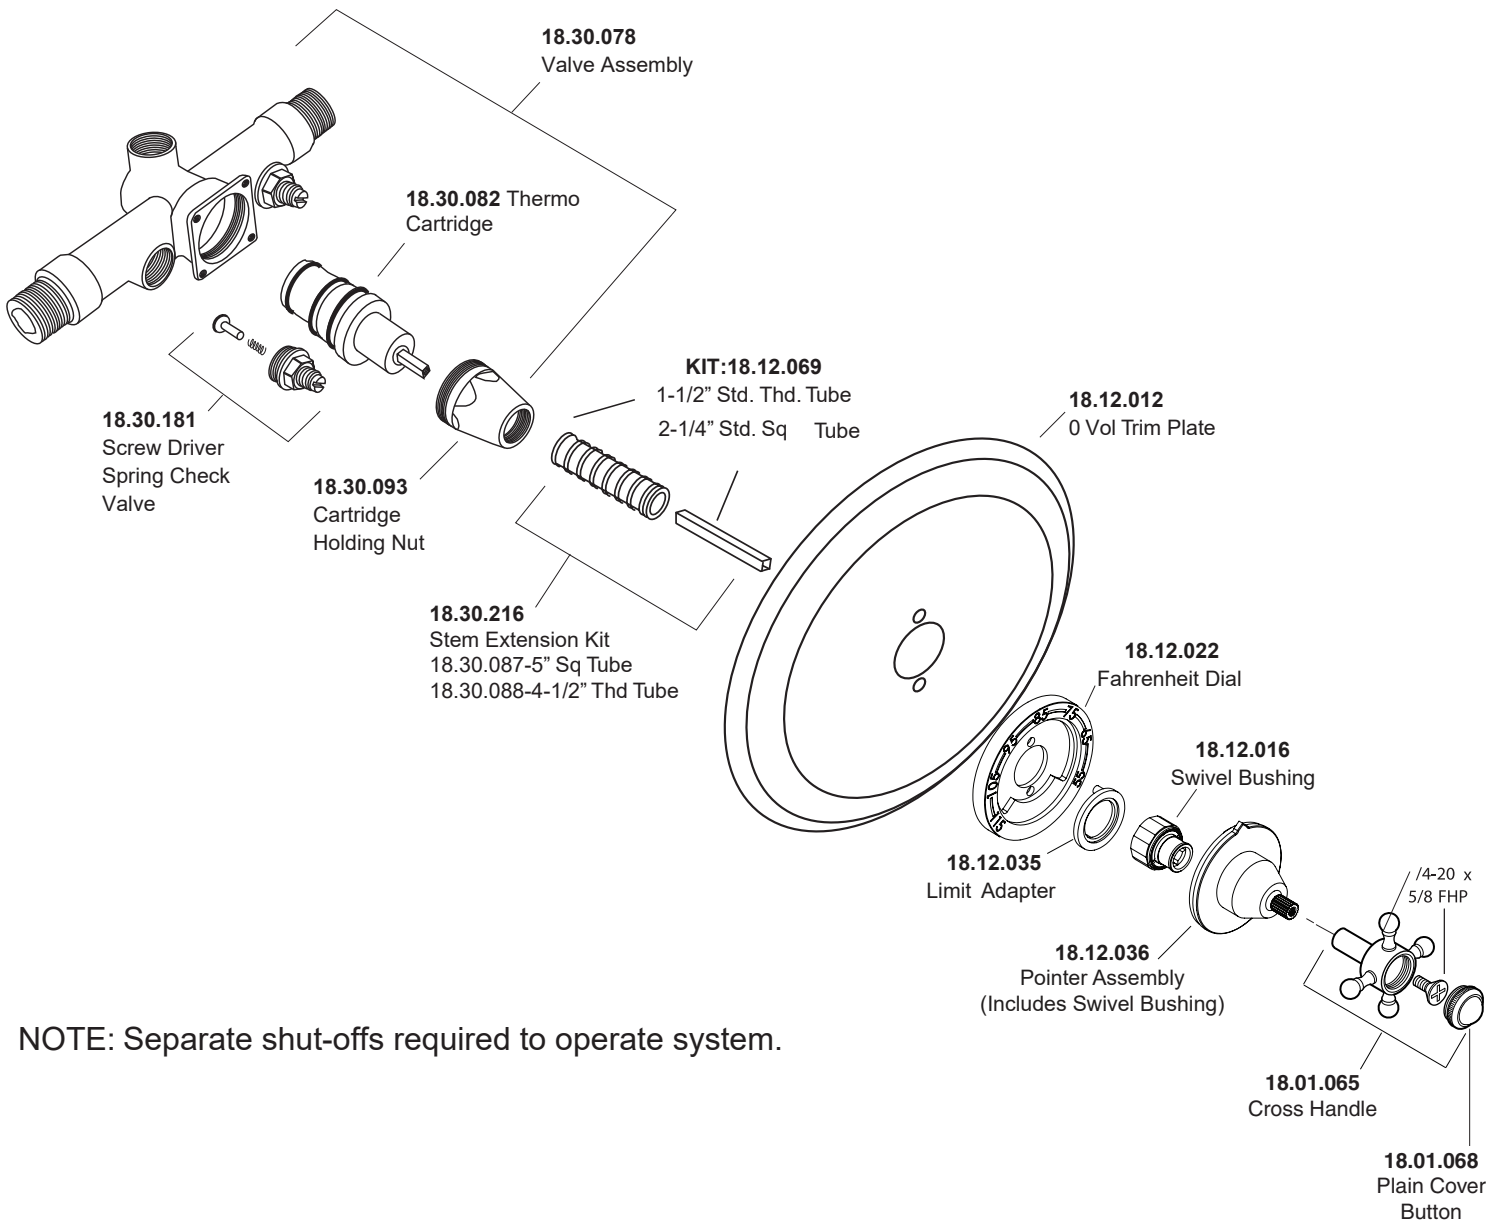

1.007896.V0

1/2" Thermostatic Set
without Volume Control
with Sussex Cross Handle

NOTE: Separate shut-offs required to operate system.