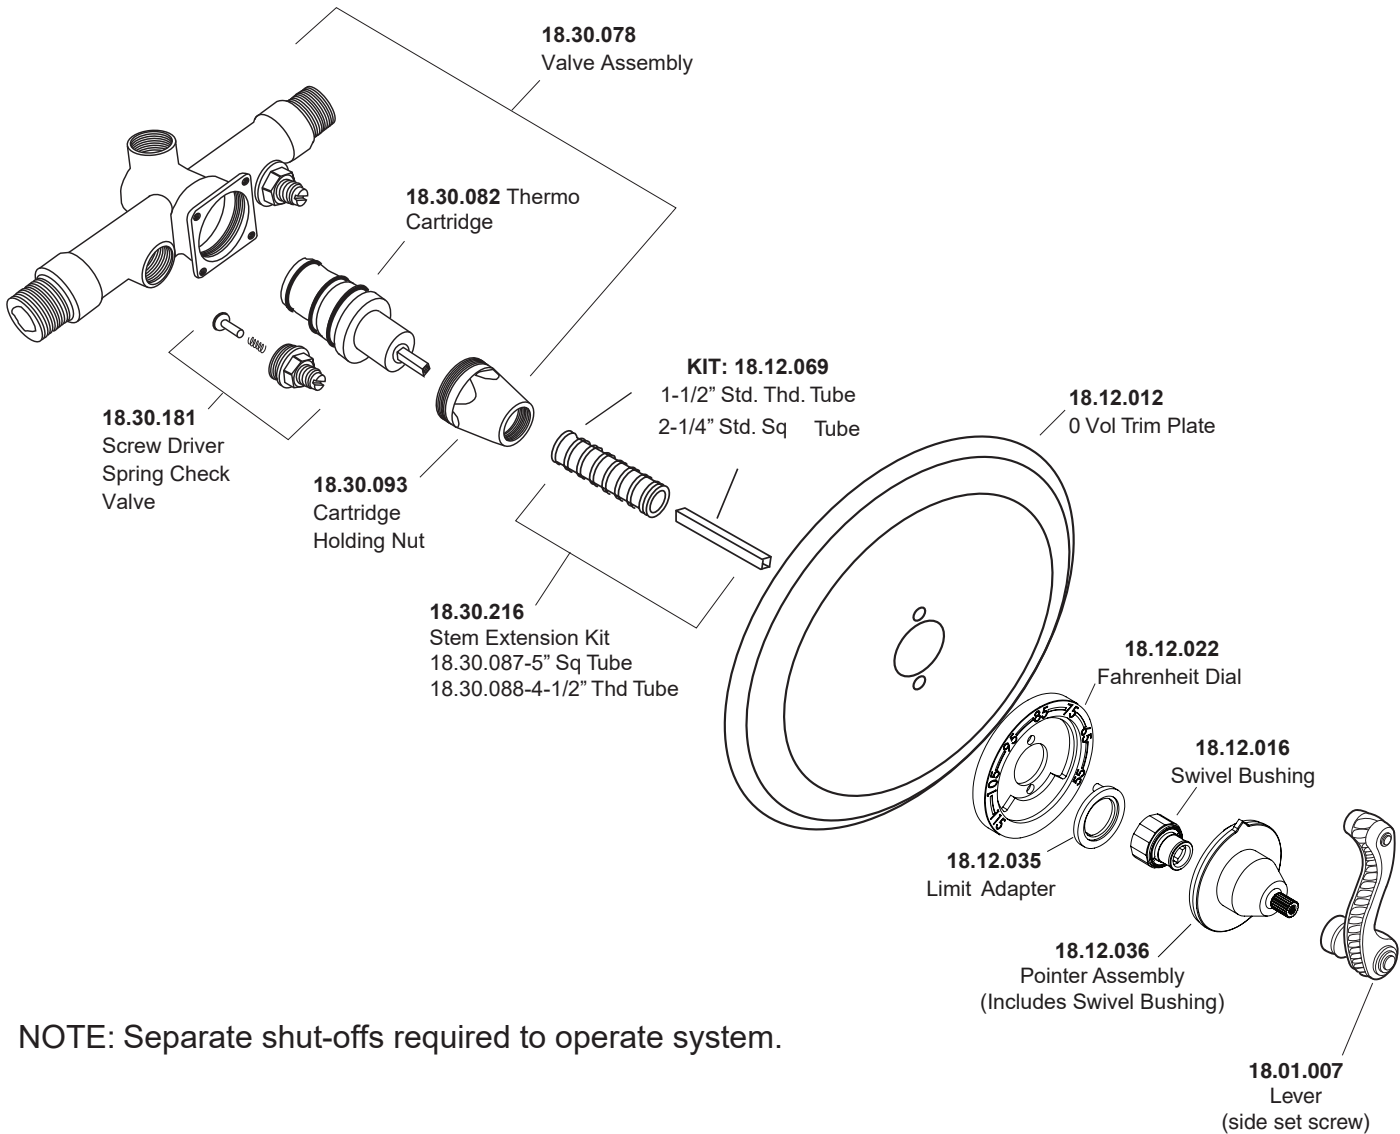

1.007996.V0

1/2" Thermostatic Set  
without Volume Control  
with Siena Lever

NOTE: Separate shut-offs required to operate system.