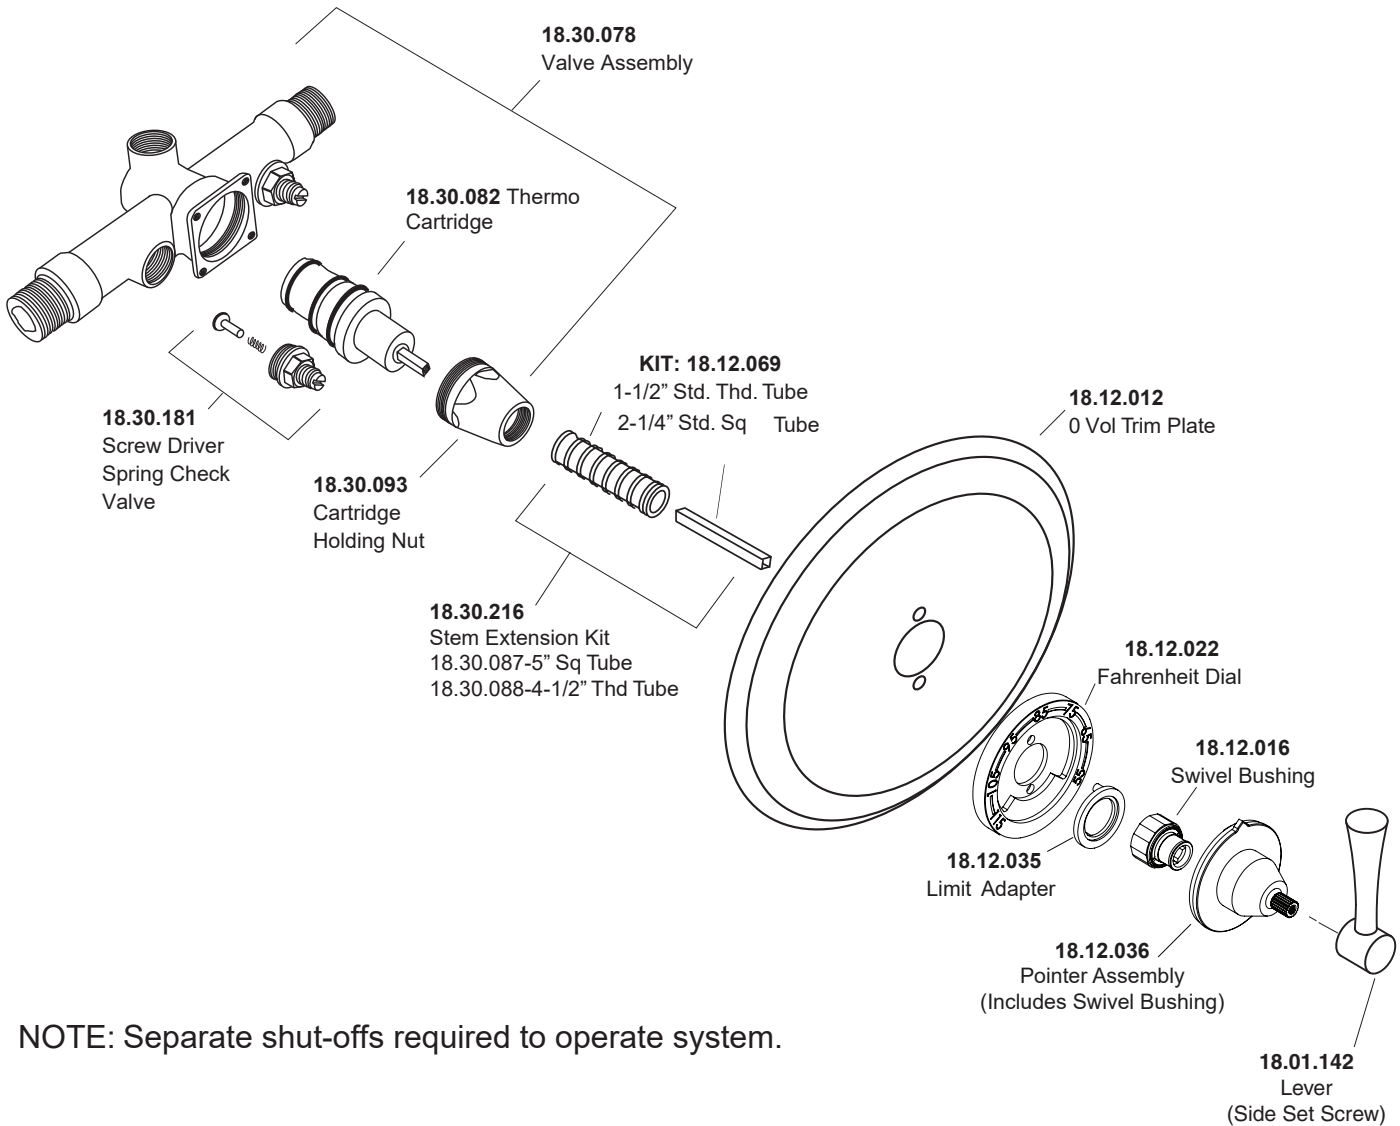

1.008596.V0

1/2" Thermostatic Set  
without Volume Control  
with Chicago Lever

NOTE: Separate shut-offs required to operate system.