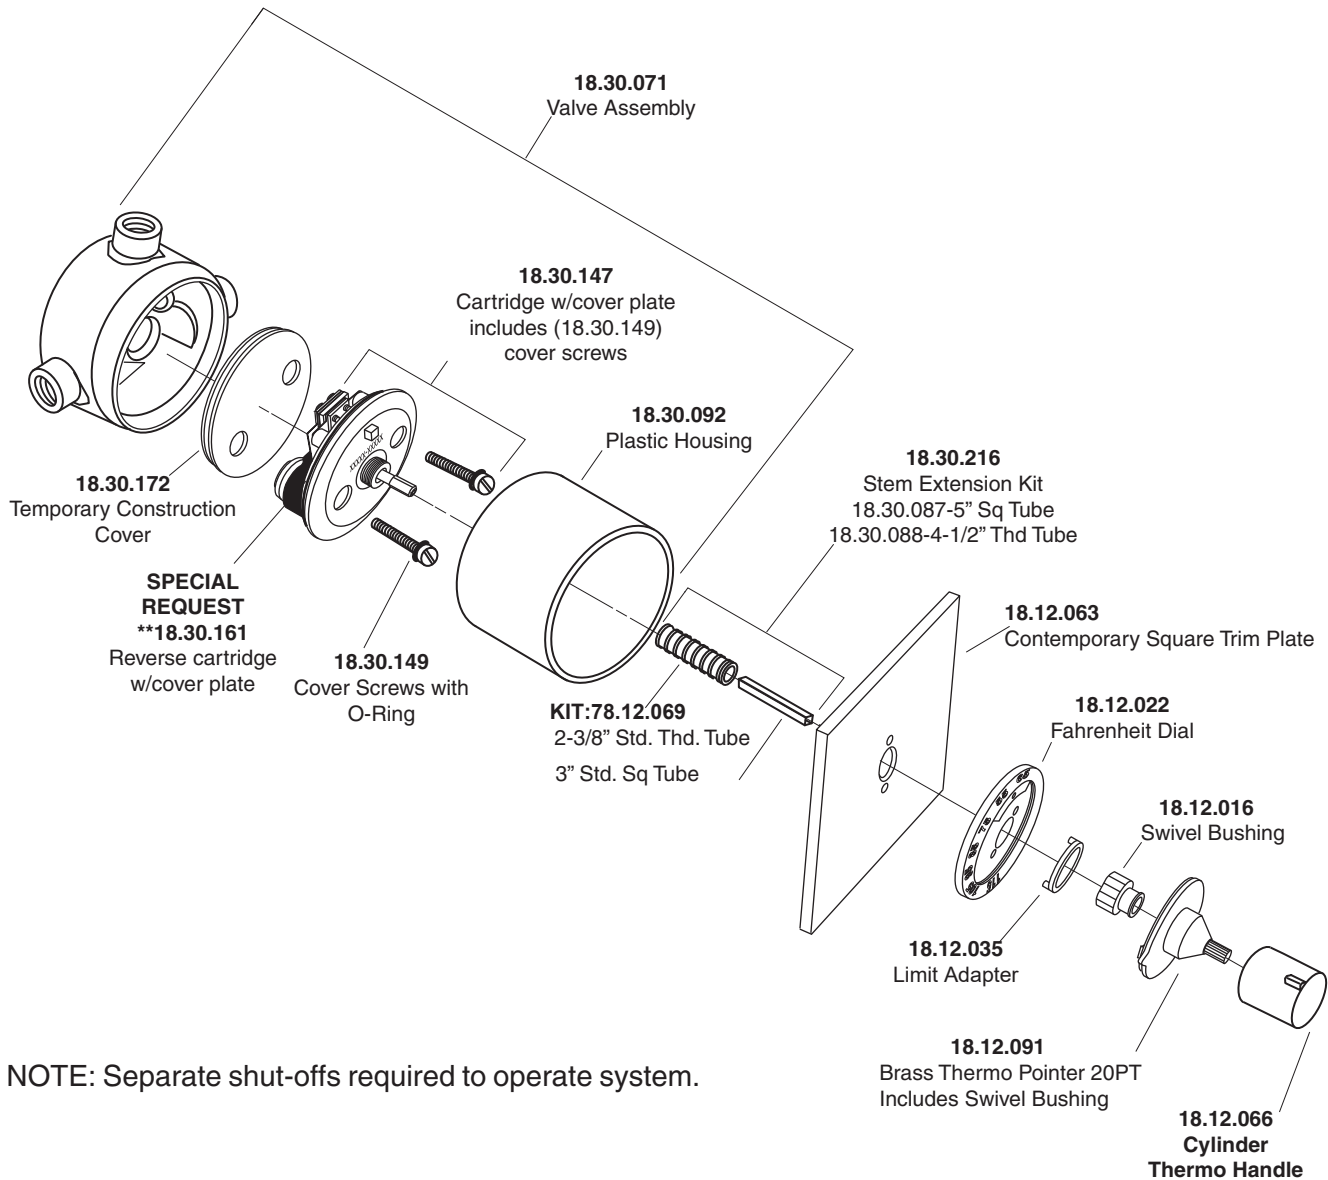

1.050097

3/4" Thermostatic Set
without Integral Stops with
Nuance Cylinder Handle

NOTE: Separate shut-offs required to operate system.