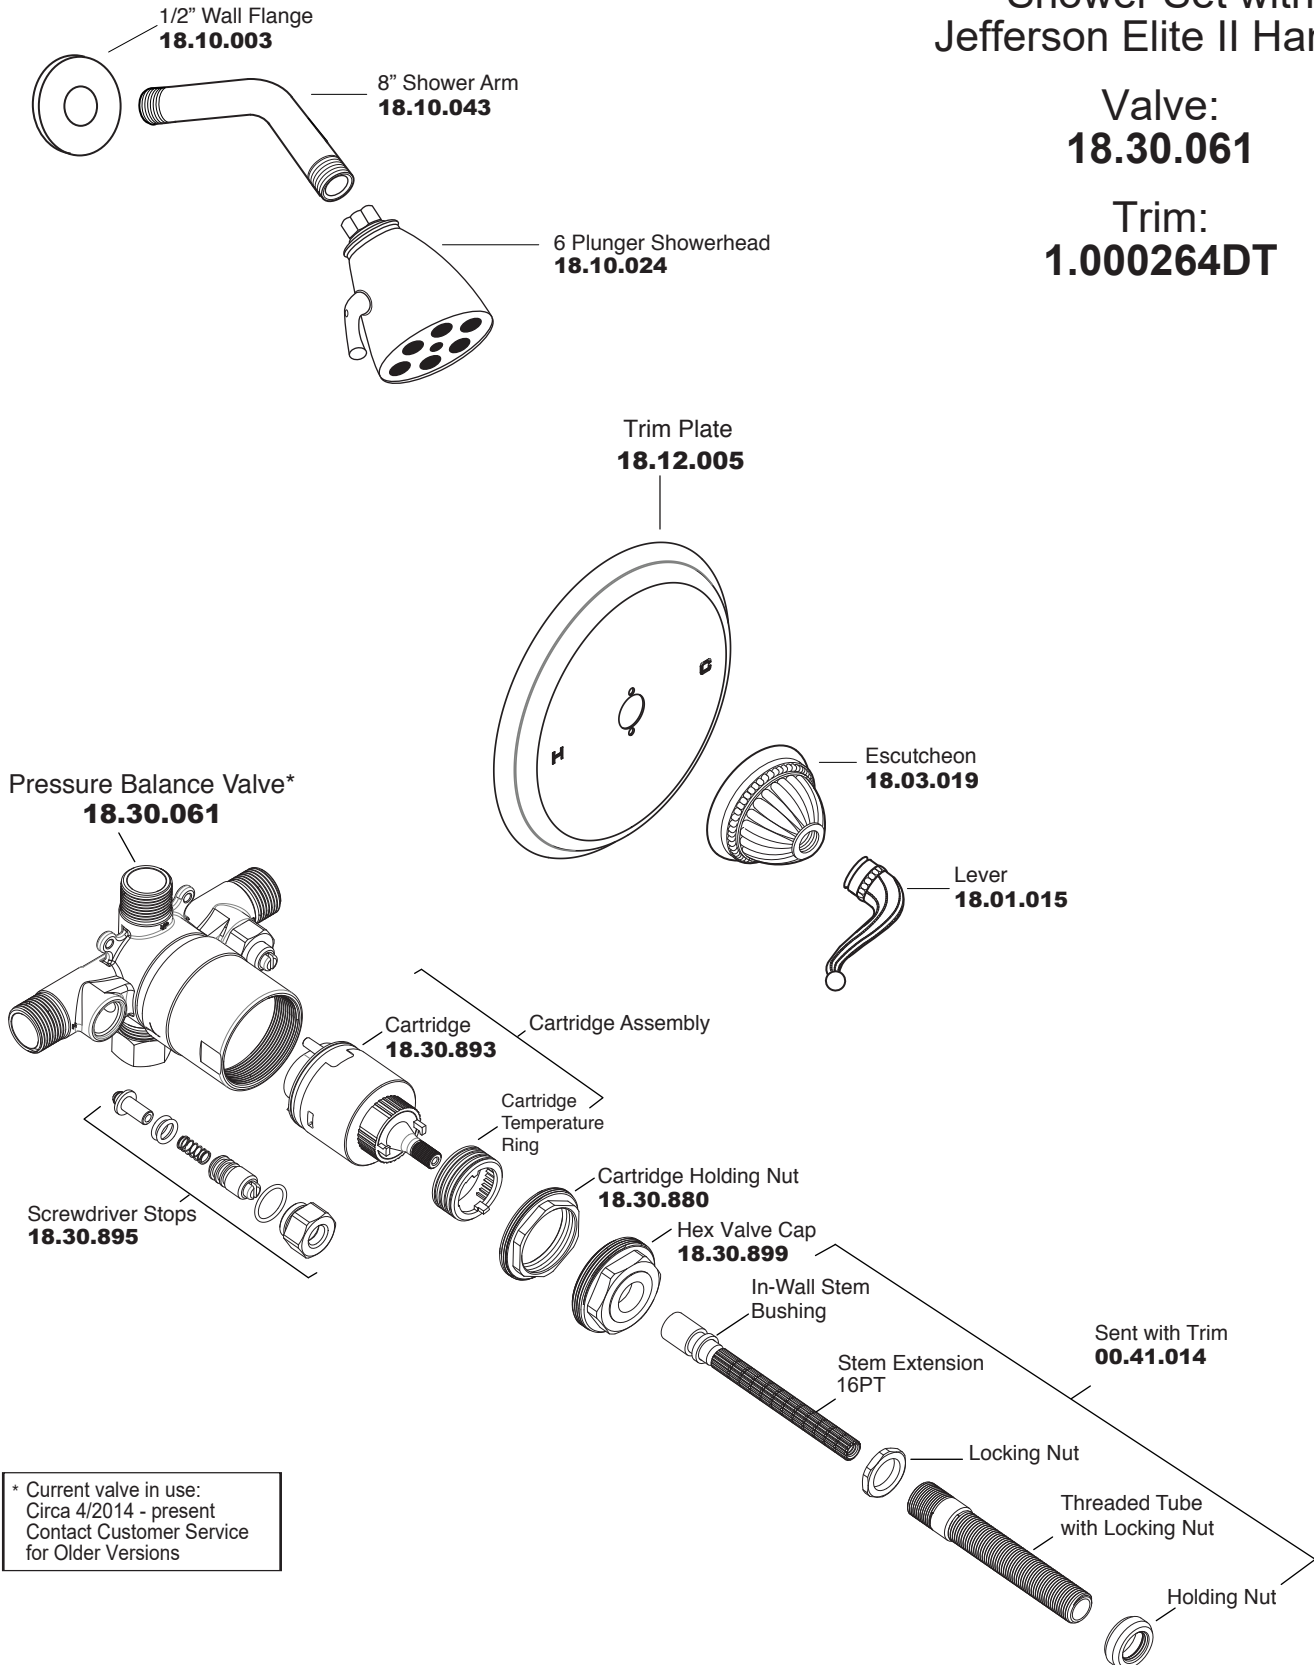

PARTS LIST

Pressure Balance Shower Set with Jefferson Elite II Handle

Valve:
18.30.061

Trim:
1.000264DT

* Current valve in use:
Circa 4/2014 - present
Contact Customer Service
for Older Versions