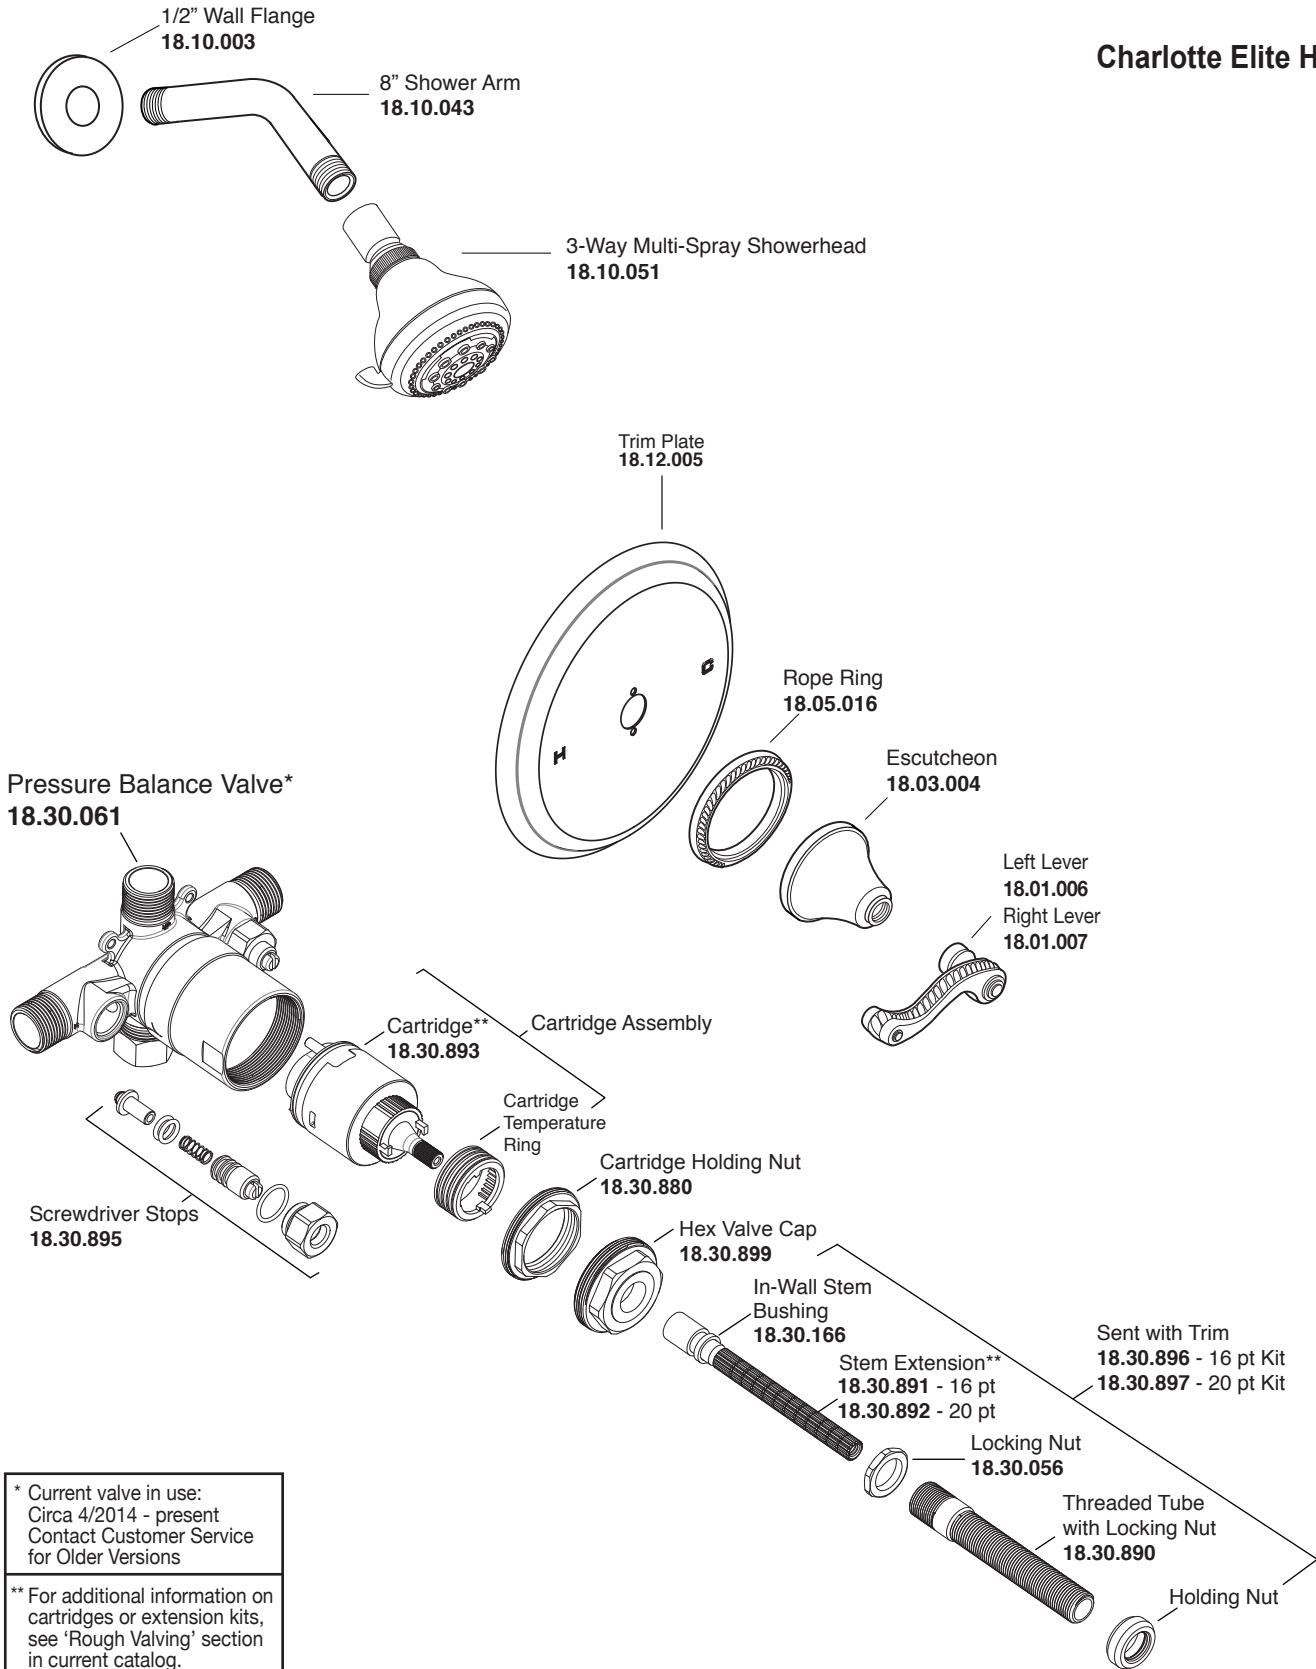

Pressure Balance Shower Set

1.000564

Charlotte Elite Handle

16pt.

* Current valve in use:
Circa 4/2014 - present
Contact Customer Service
for Older Versions

** For additional information on
cartridges or extension kits,
see 'Rough Valving' section
in current catalog.

Note: Measurements are subject to cancellation. No responsibility is assumed for use of superseded or voided pages.