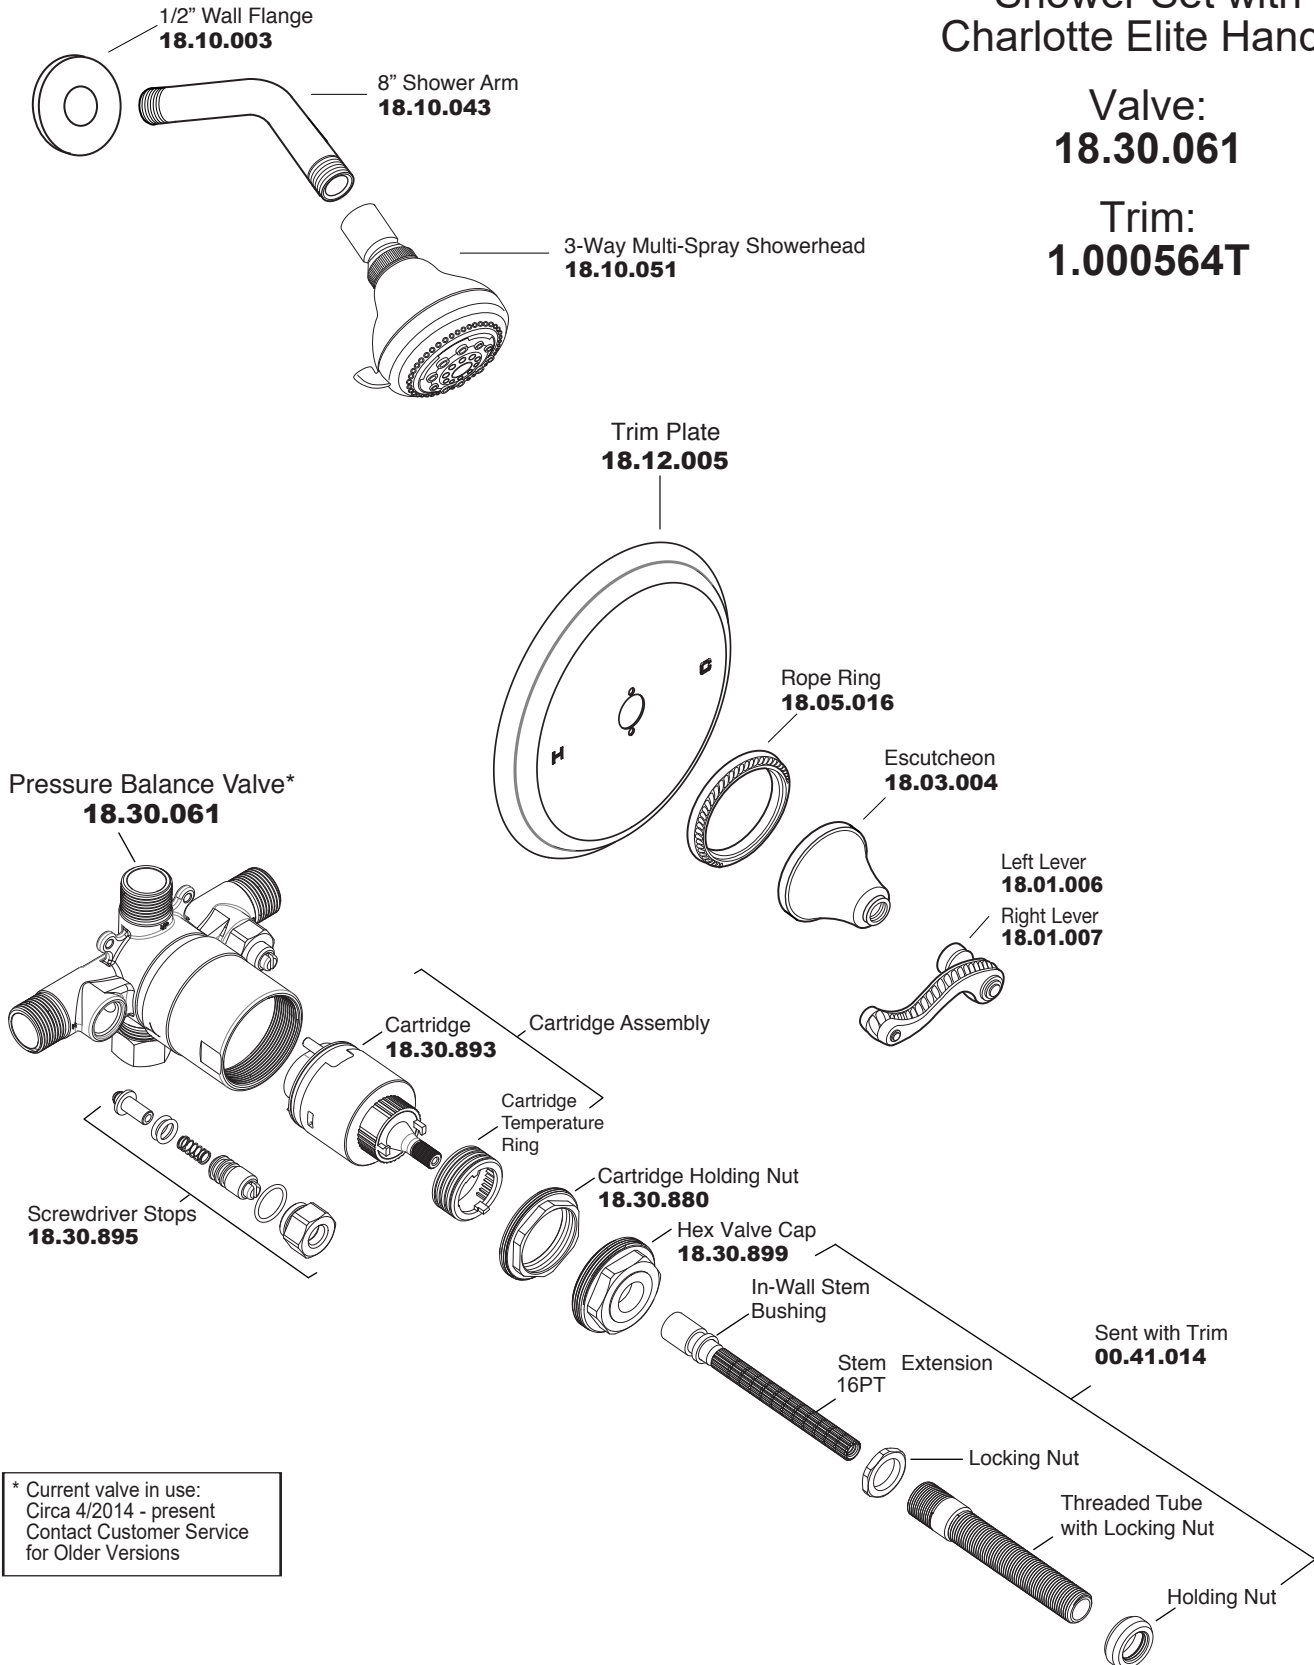

# PARTS LIST

## Pressure Balance Shower Set with Charlotte Elite Handle

Valve:  
**18.30.061**

Trim:  
**1.000564T**

\* Current valve in use:  
Circa 4/2014 - present  
Contact Customer Service  
for Older Versions