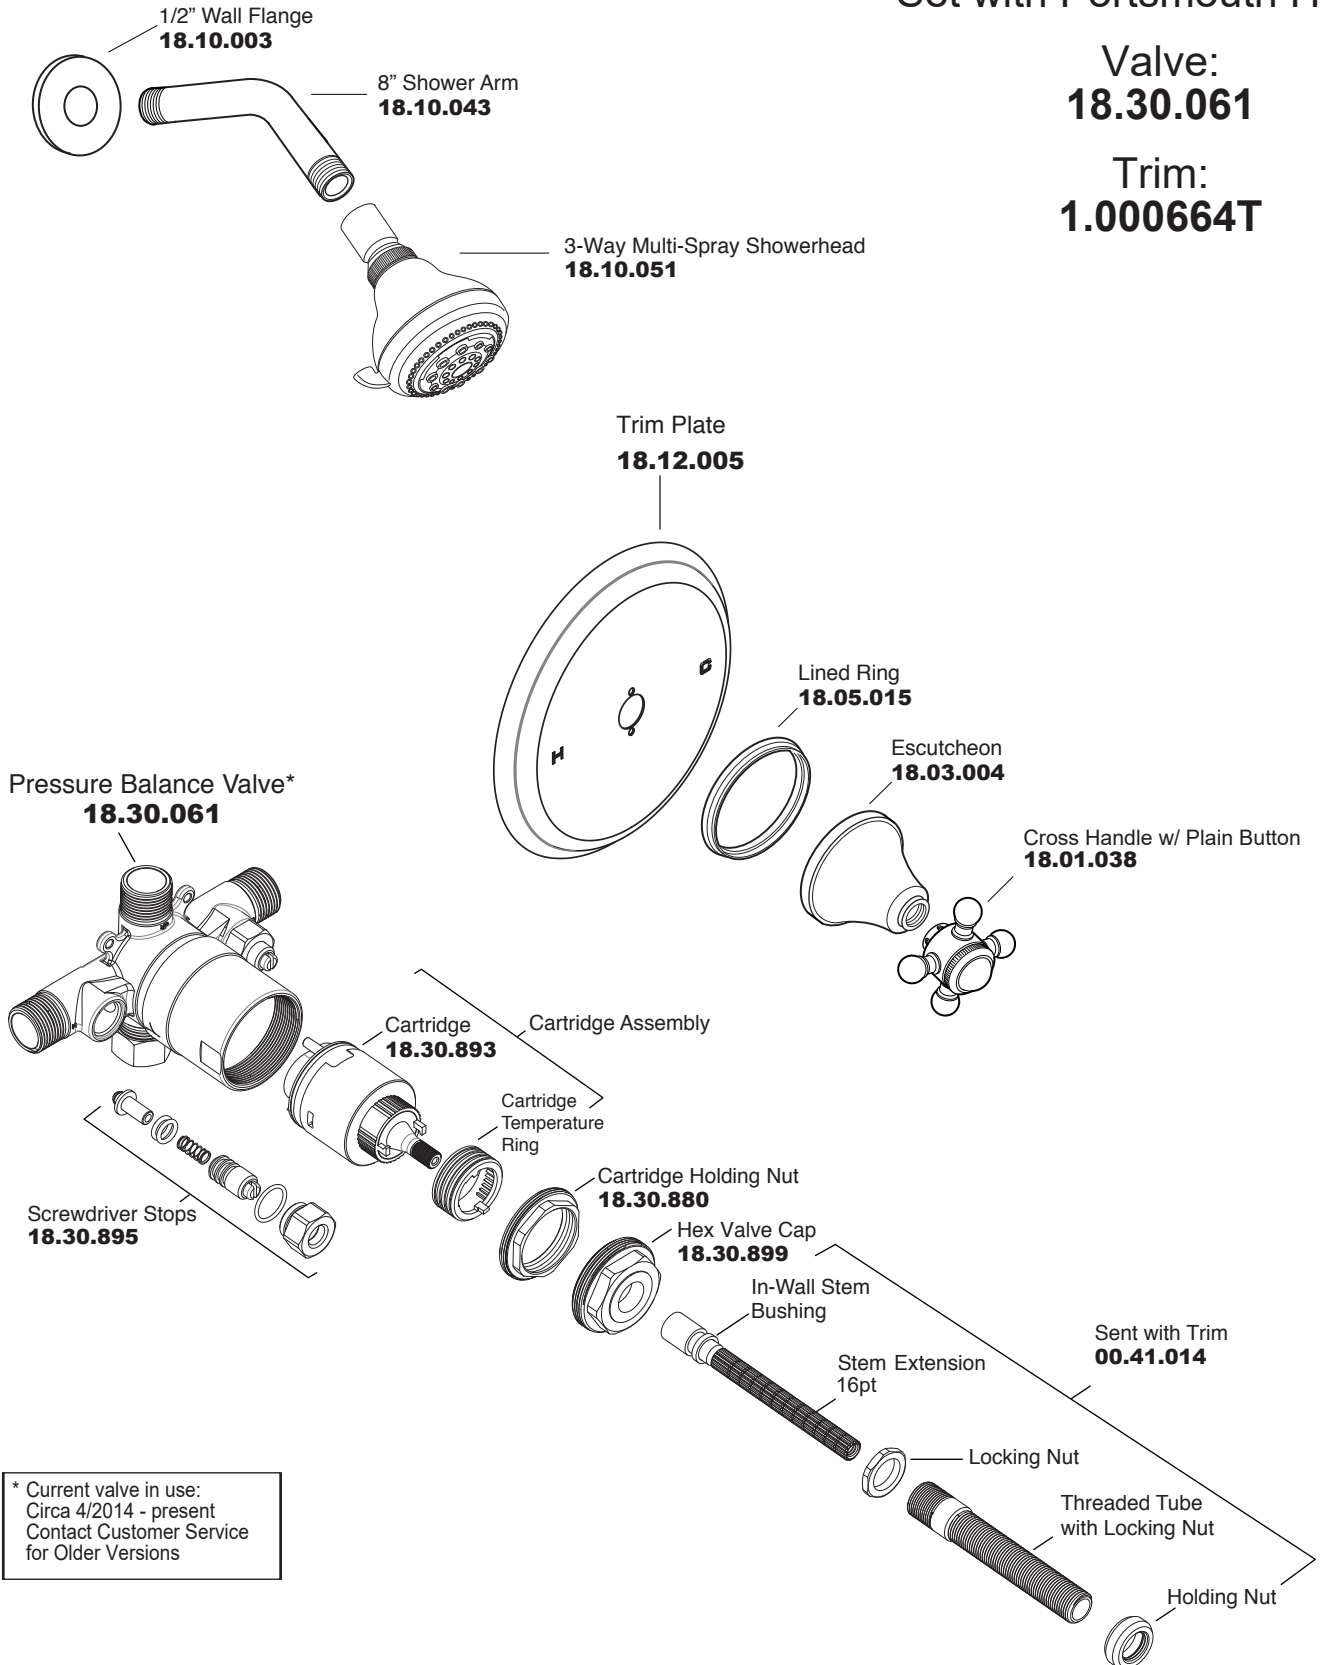

# PARTS LIST

## Pressure Balance Shower Set with Portsmouth Handle

Valve:  
**18.30.061**

Trim:  
**1.000664T**

\* Current valve in use:  
Circa 4/2014 - present  
Contact Customer Service  
for Older Versions