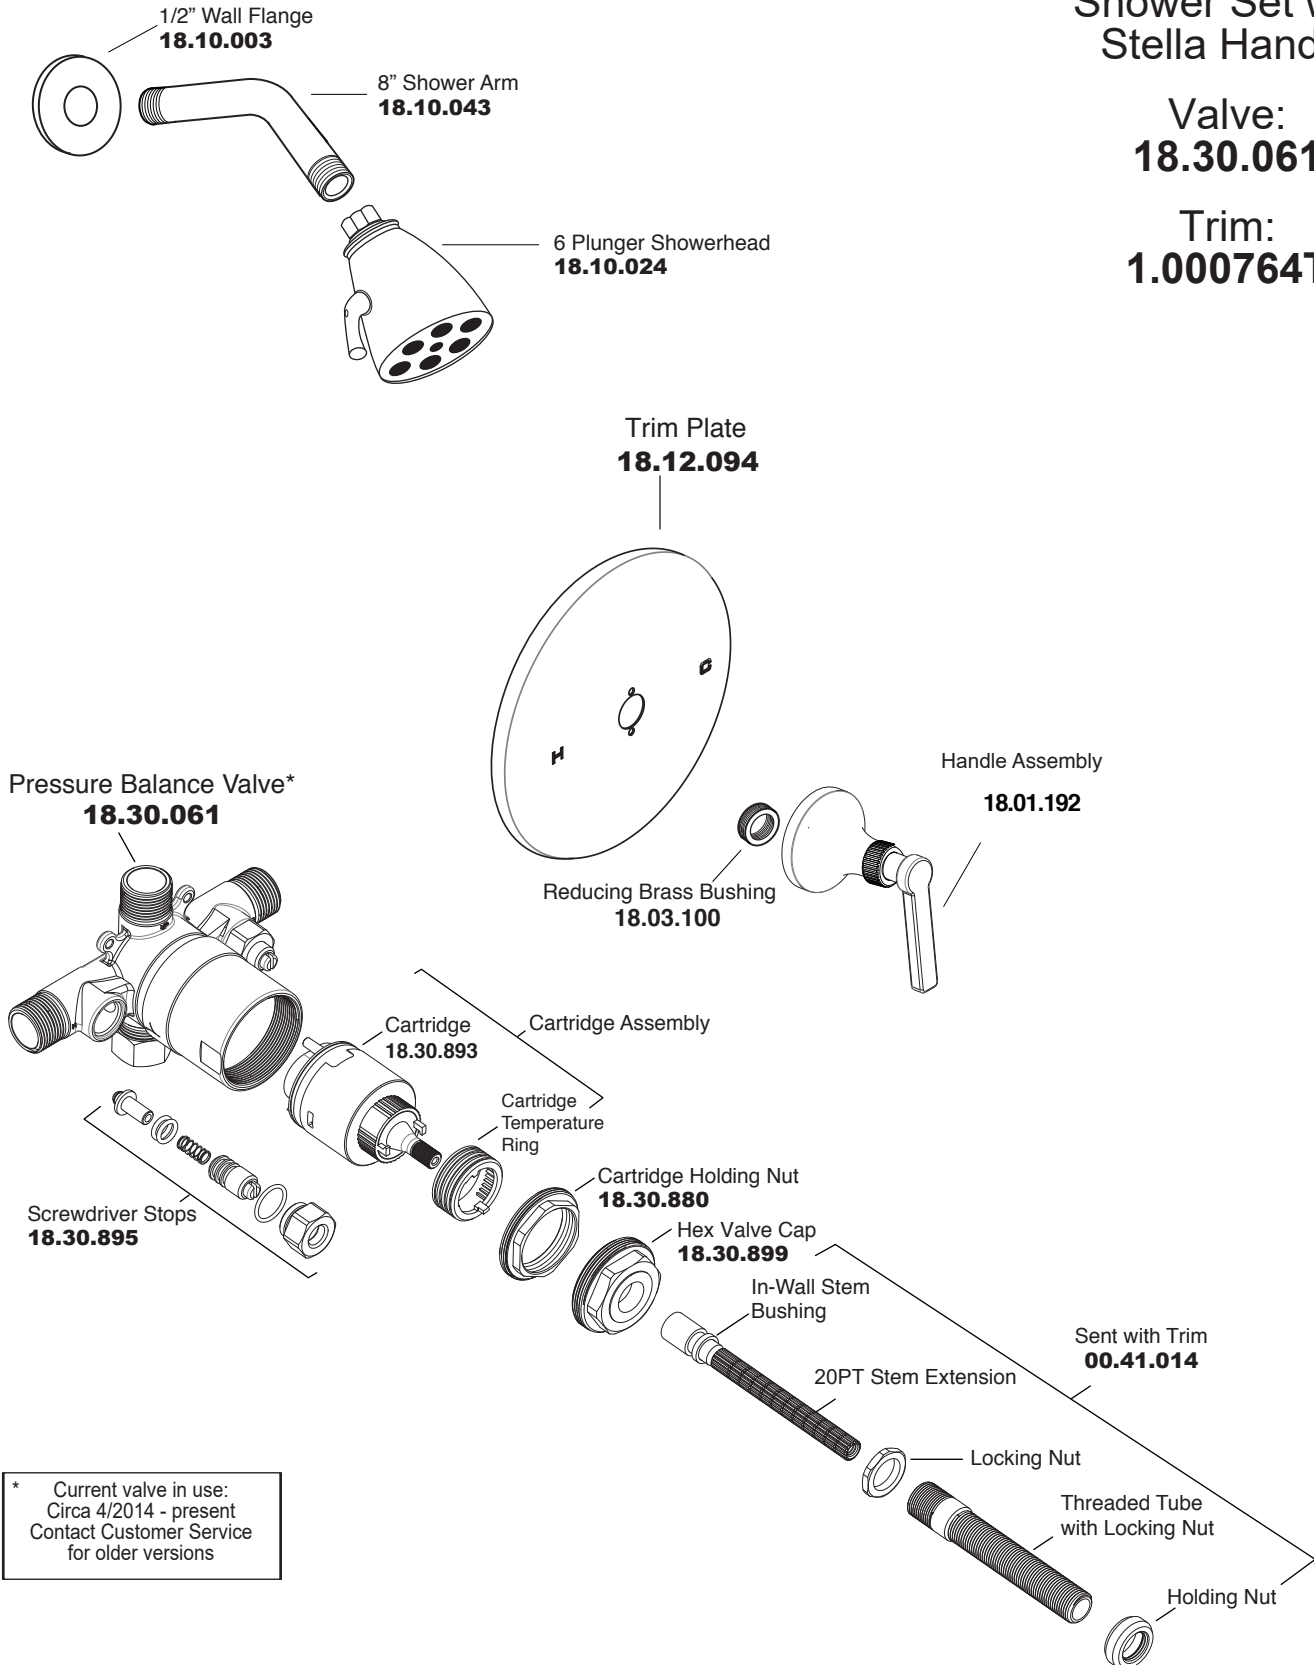

**Pressure Balance
Shower Set with
Stella Handle**

**Valve:
18.30.061**

**Trim:
1.000764T**

* Current valve in use:
Circa 4/2014 - present
Contact Customer Service
for older versions

Note: Measurements are subject to cancellation. No responsibility is assumed for use of superseded or voided pages.