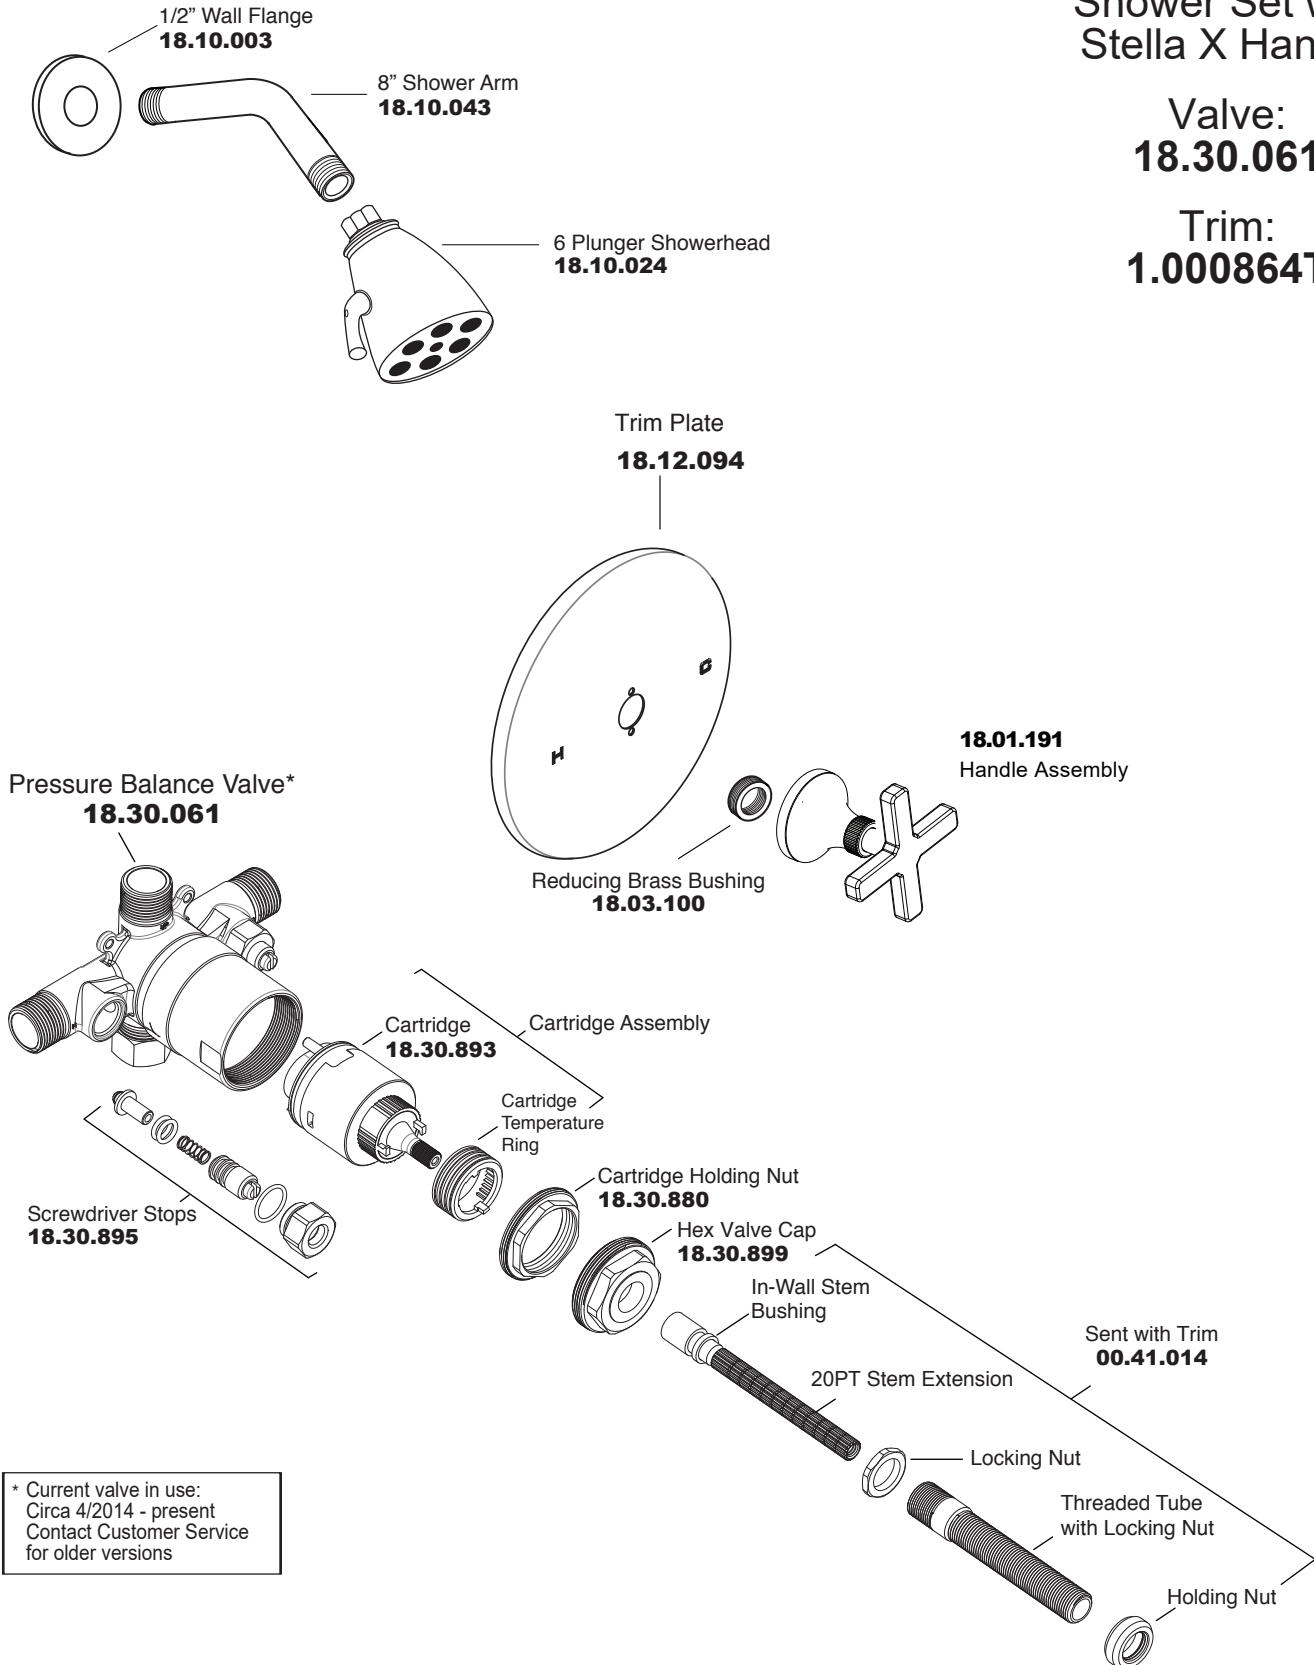

Pressure Balance
Shower Set with
Stella X Handle

Valve:
18.30.061

Trim:
1.000864T

* Current valve in use:
Circa 4/2014 - present
Contact Customer Service
for older versions