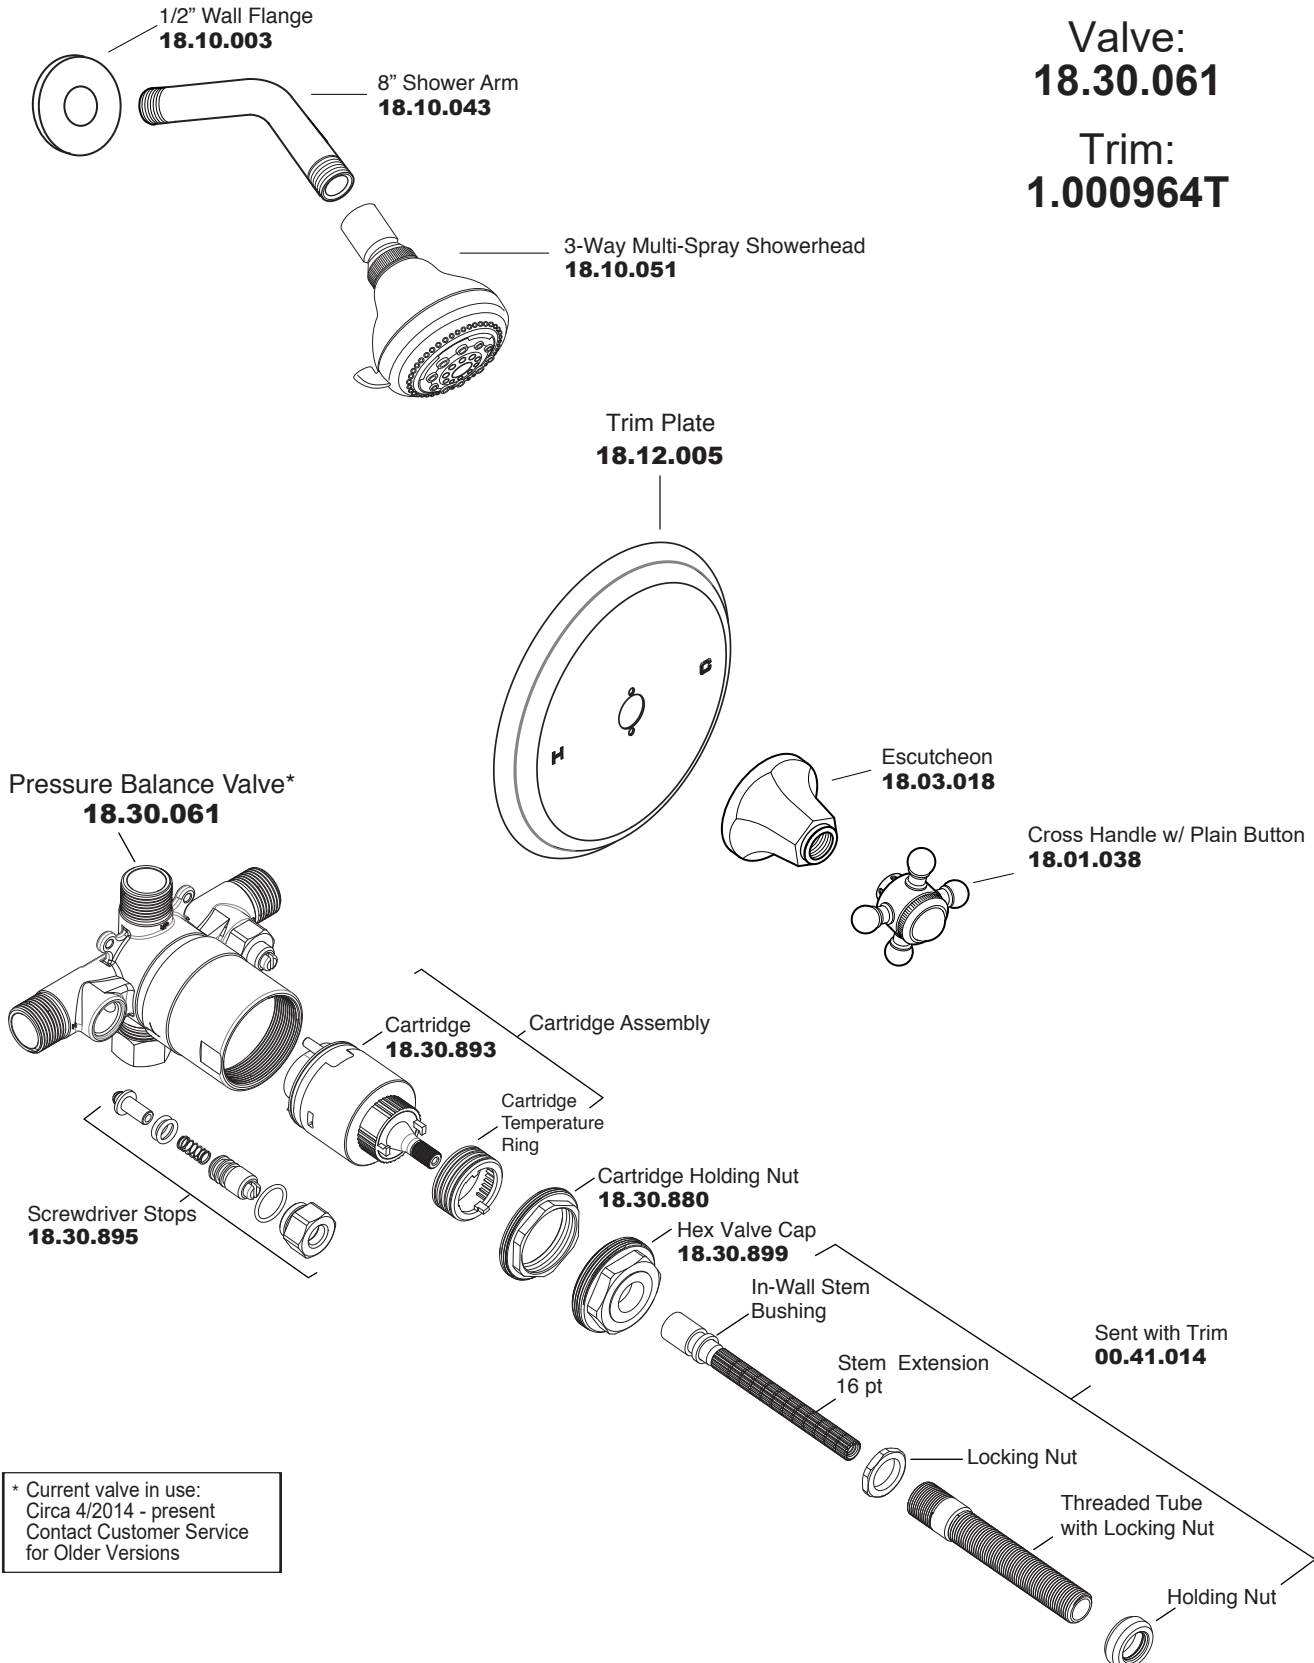

PARTS LIST

Pressure Balance Shower Set with Salem Handle

Valve:
18.30.061

Trim:
1.000964T

* Current valve in use:
Circa 4/2014 - present
Contact Customer Service
for Older Versions