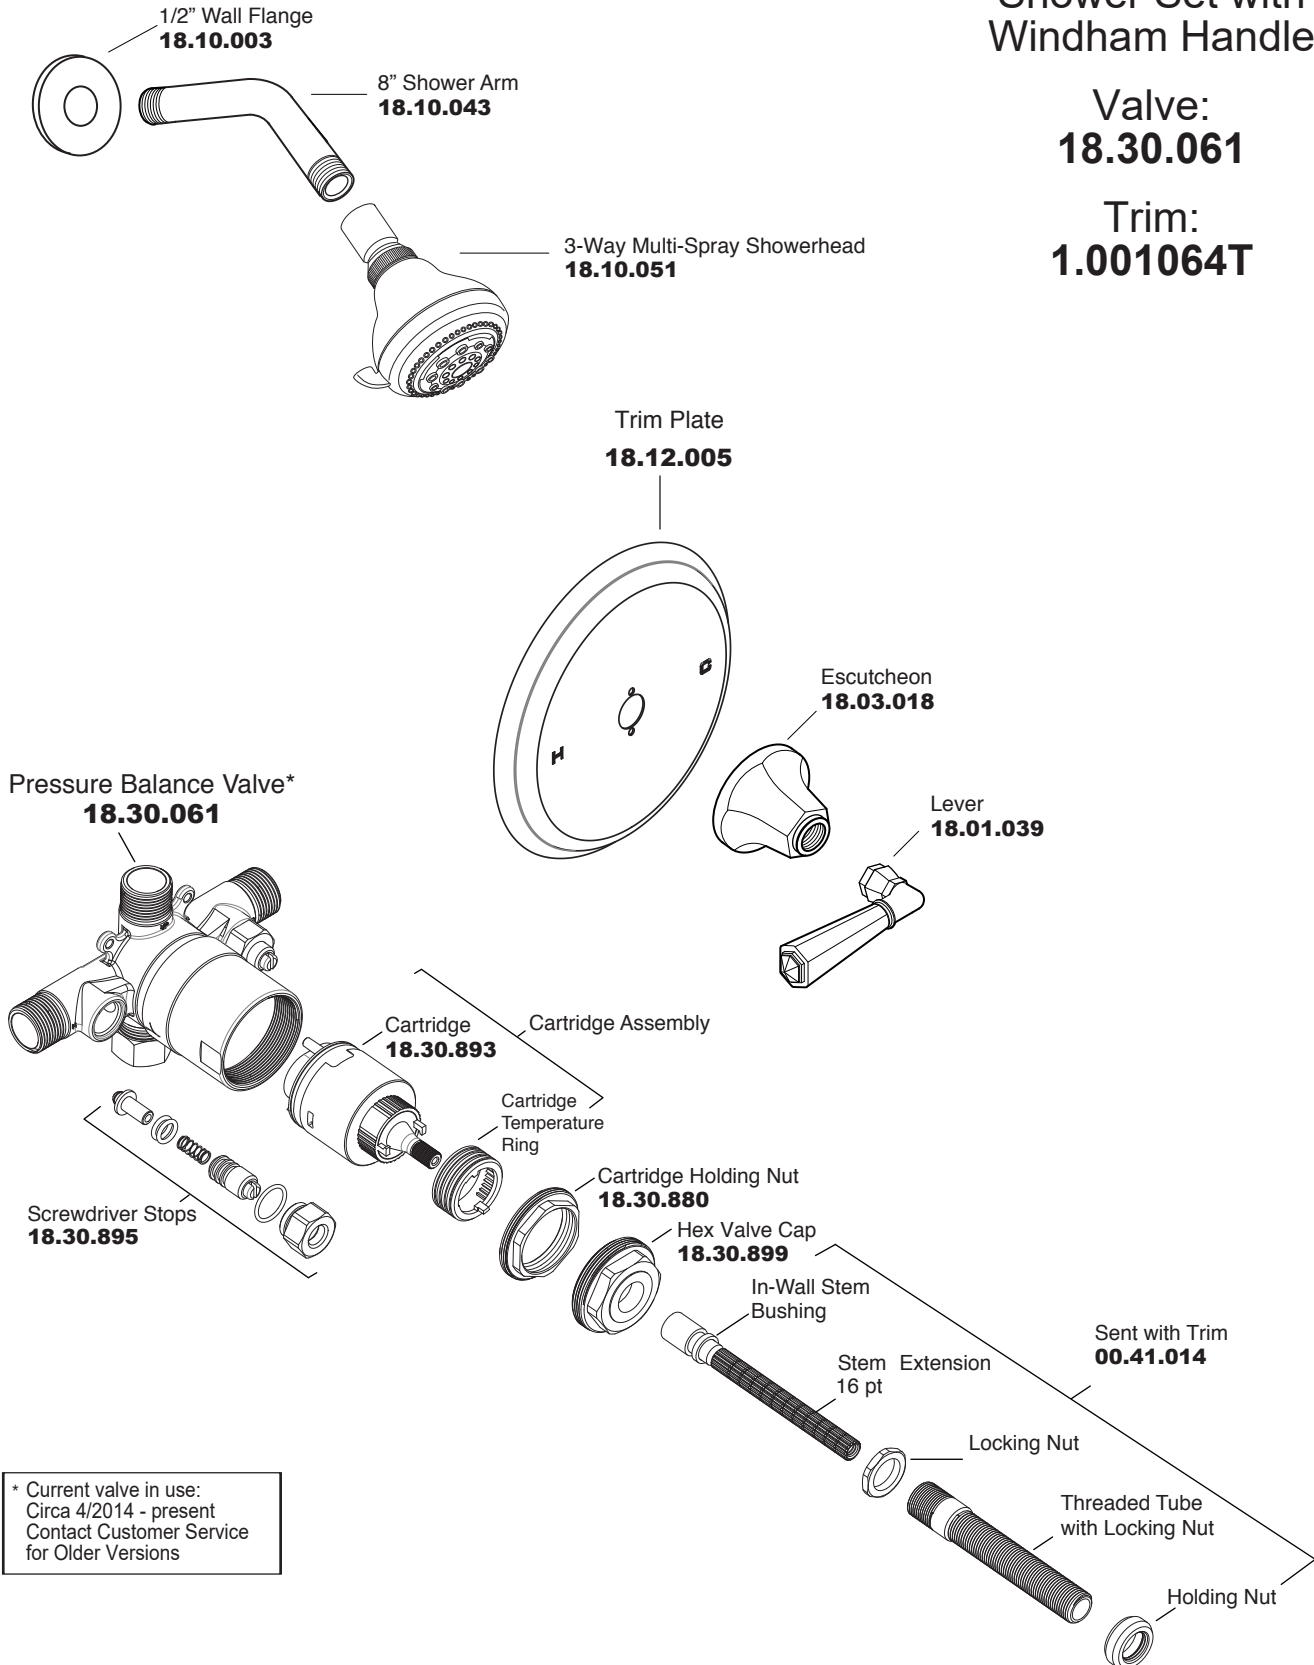

PARTS LIST

Pressure Balance Shower Set with Windham Handle

Valve:
18.30.061

Trim:
1.001064T

* Current valve in use:
Circa 4/2014 - present
Contact Customer Service
for Older Versions