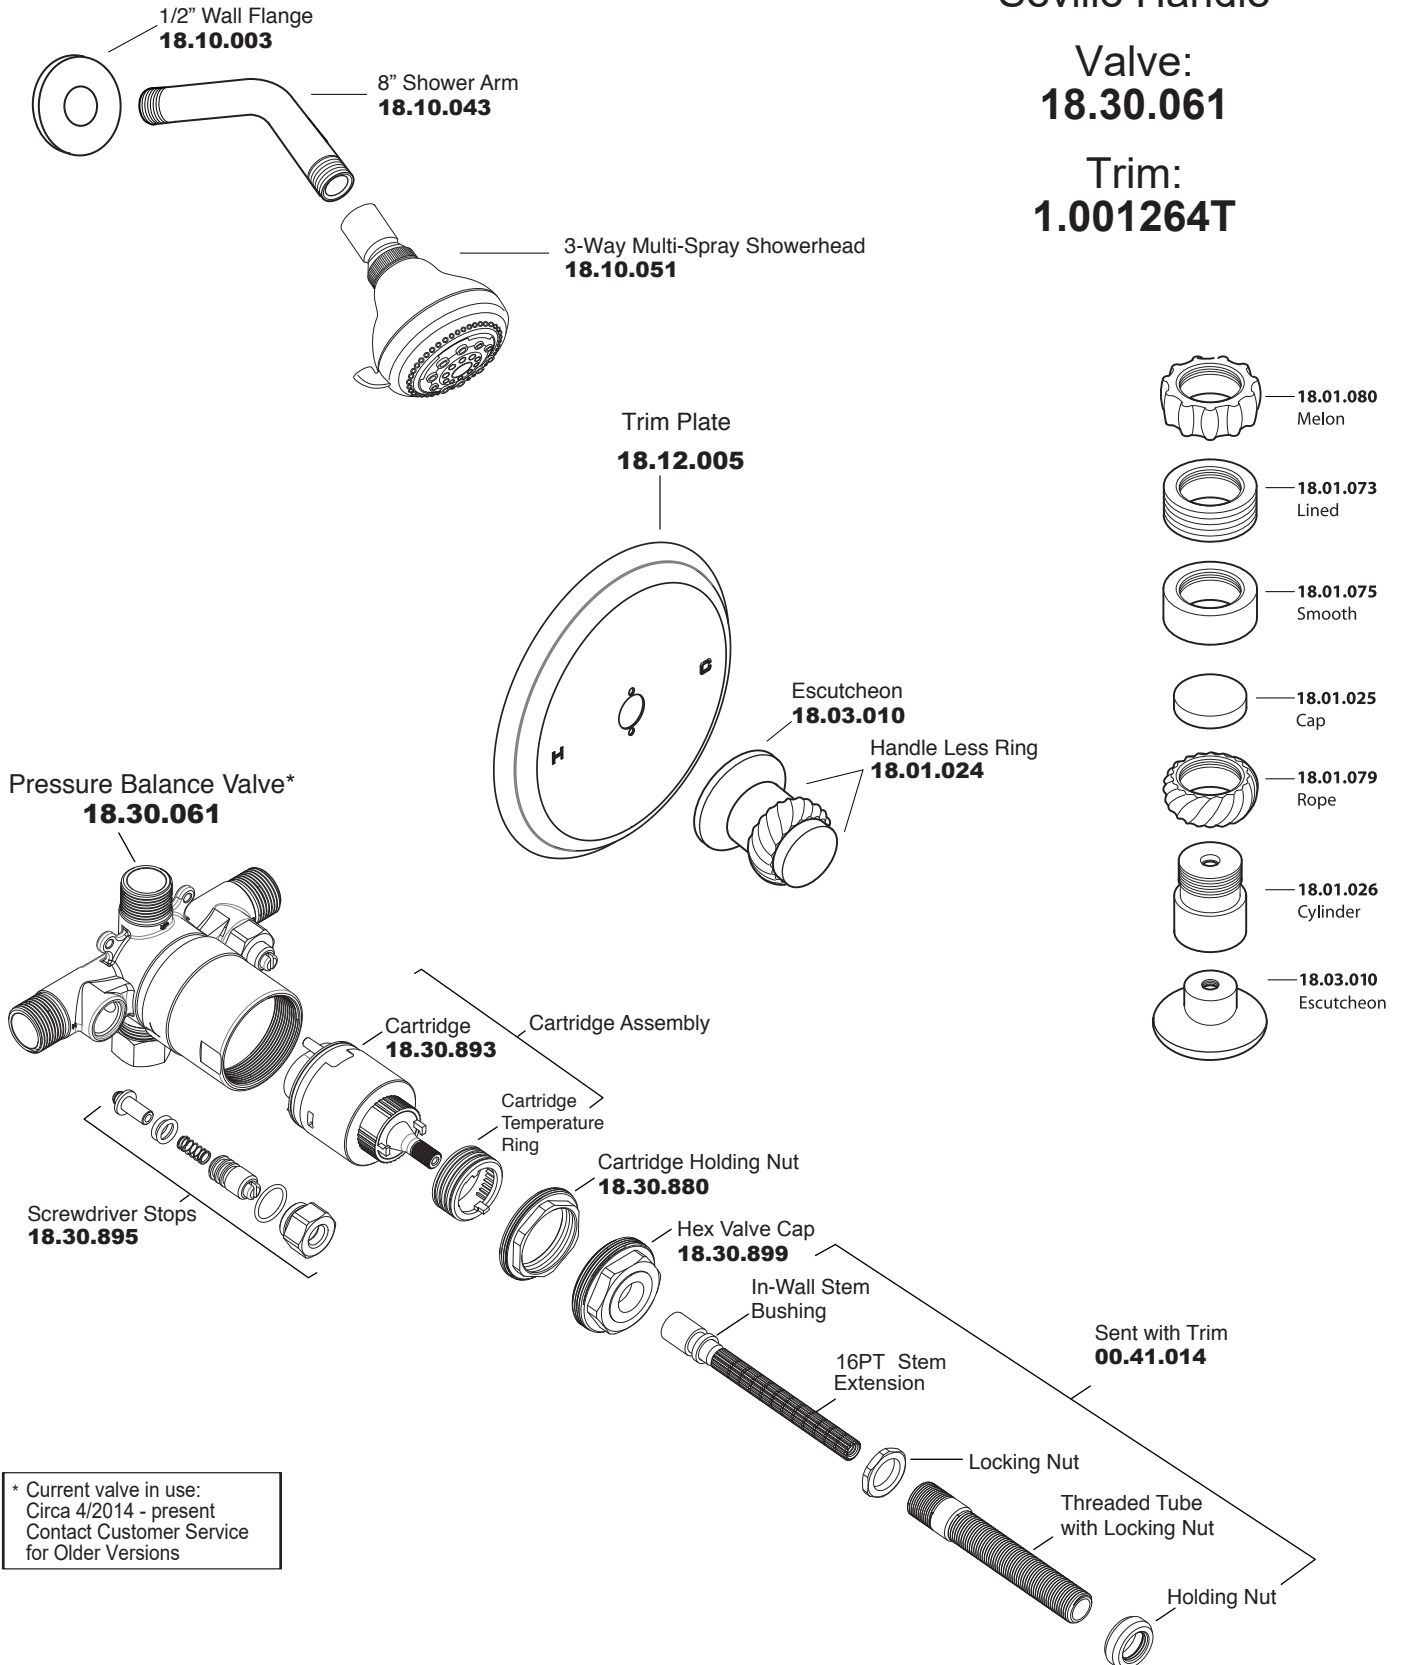

# PARTS LIST

## Pressure Balance Shower Set with Seville Handle

Valve:  
**18.30.061**

Trim:  
**1.001264T**

\* Current valve in use:  
Circa 4/2014 - present  
Contact Customer Service  
for Older Versions