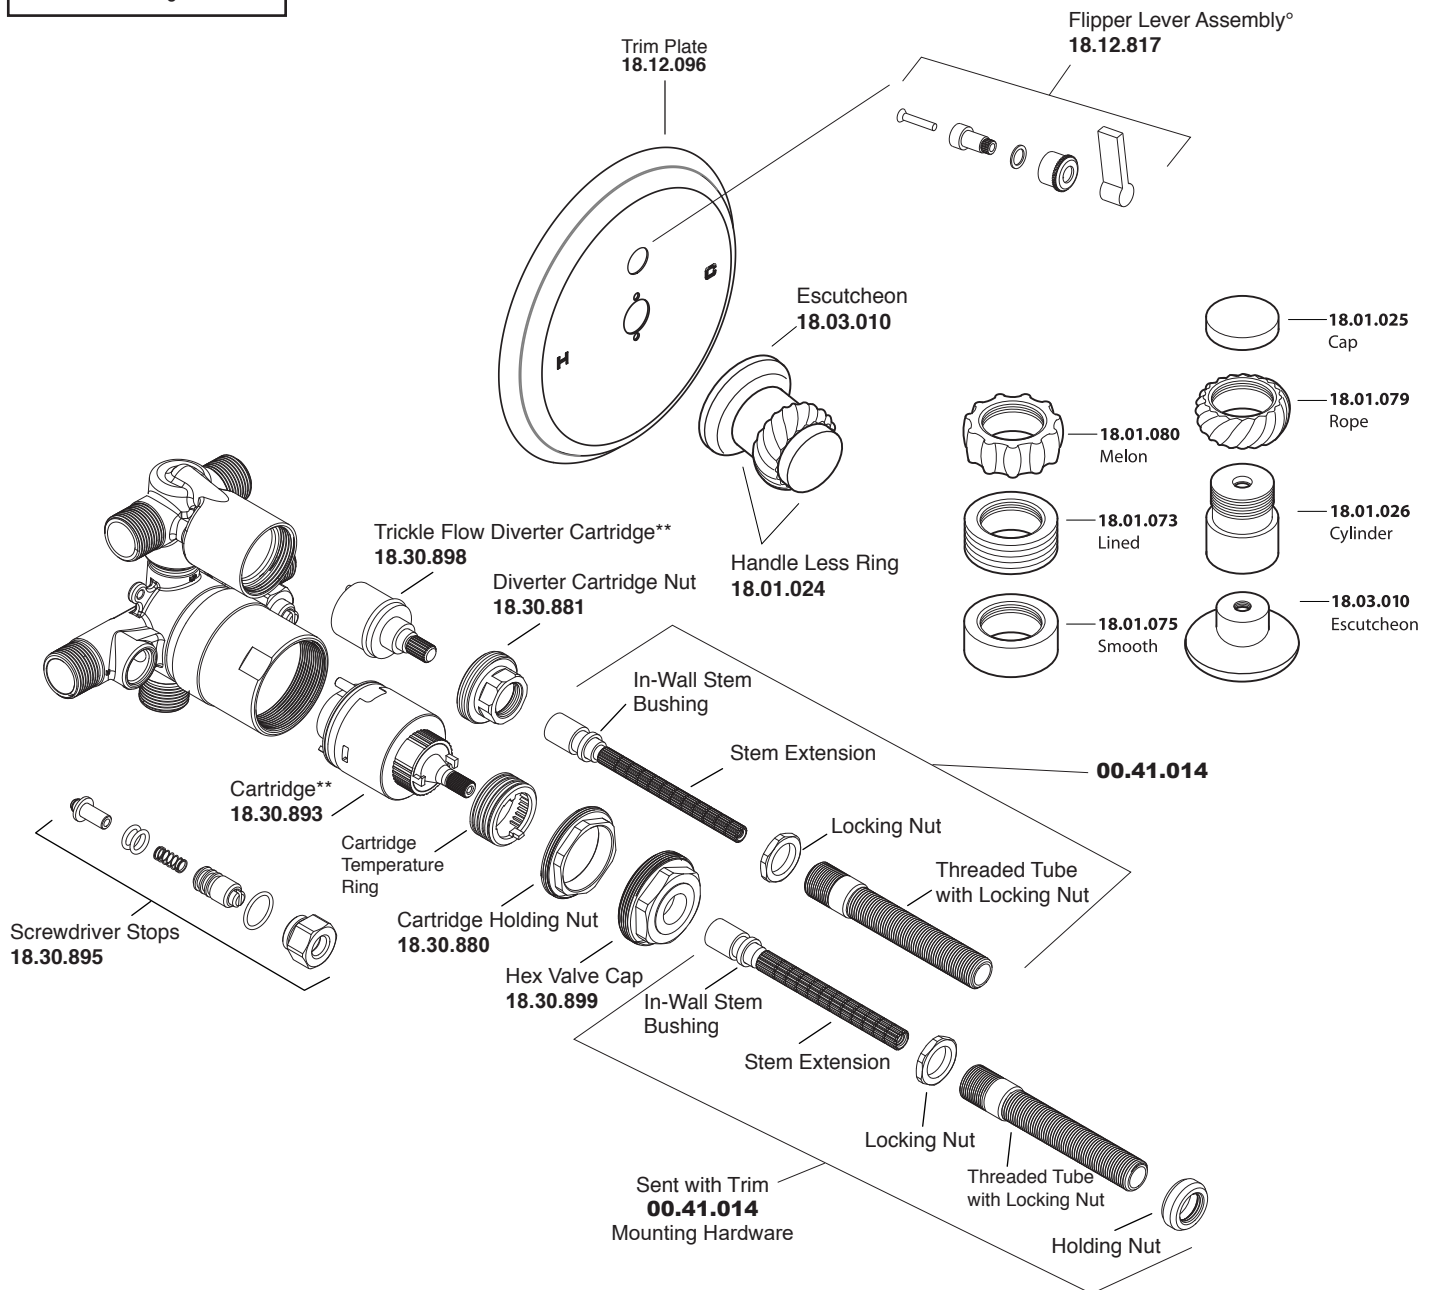

**Please Note:**

*Must purchase the two desired shower components separately.*

*See current catalog for shower component options.*

**Pressure Balance Shower x  
Shower Set with Seville Handle  
1.001267T Trim  
18.30.063 Valve**

\* Current valve in use: Circa 4/2014 - present Contact Customer Service for Older Versions

\*\* For additional information on cartridges or extension kits, see 'Rough Valving' section in current catalog.

Note: Measurements are subject to cancellation. No responsibility is assumed for use of superseded or voided pages.