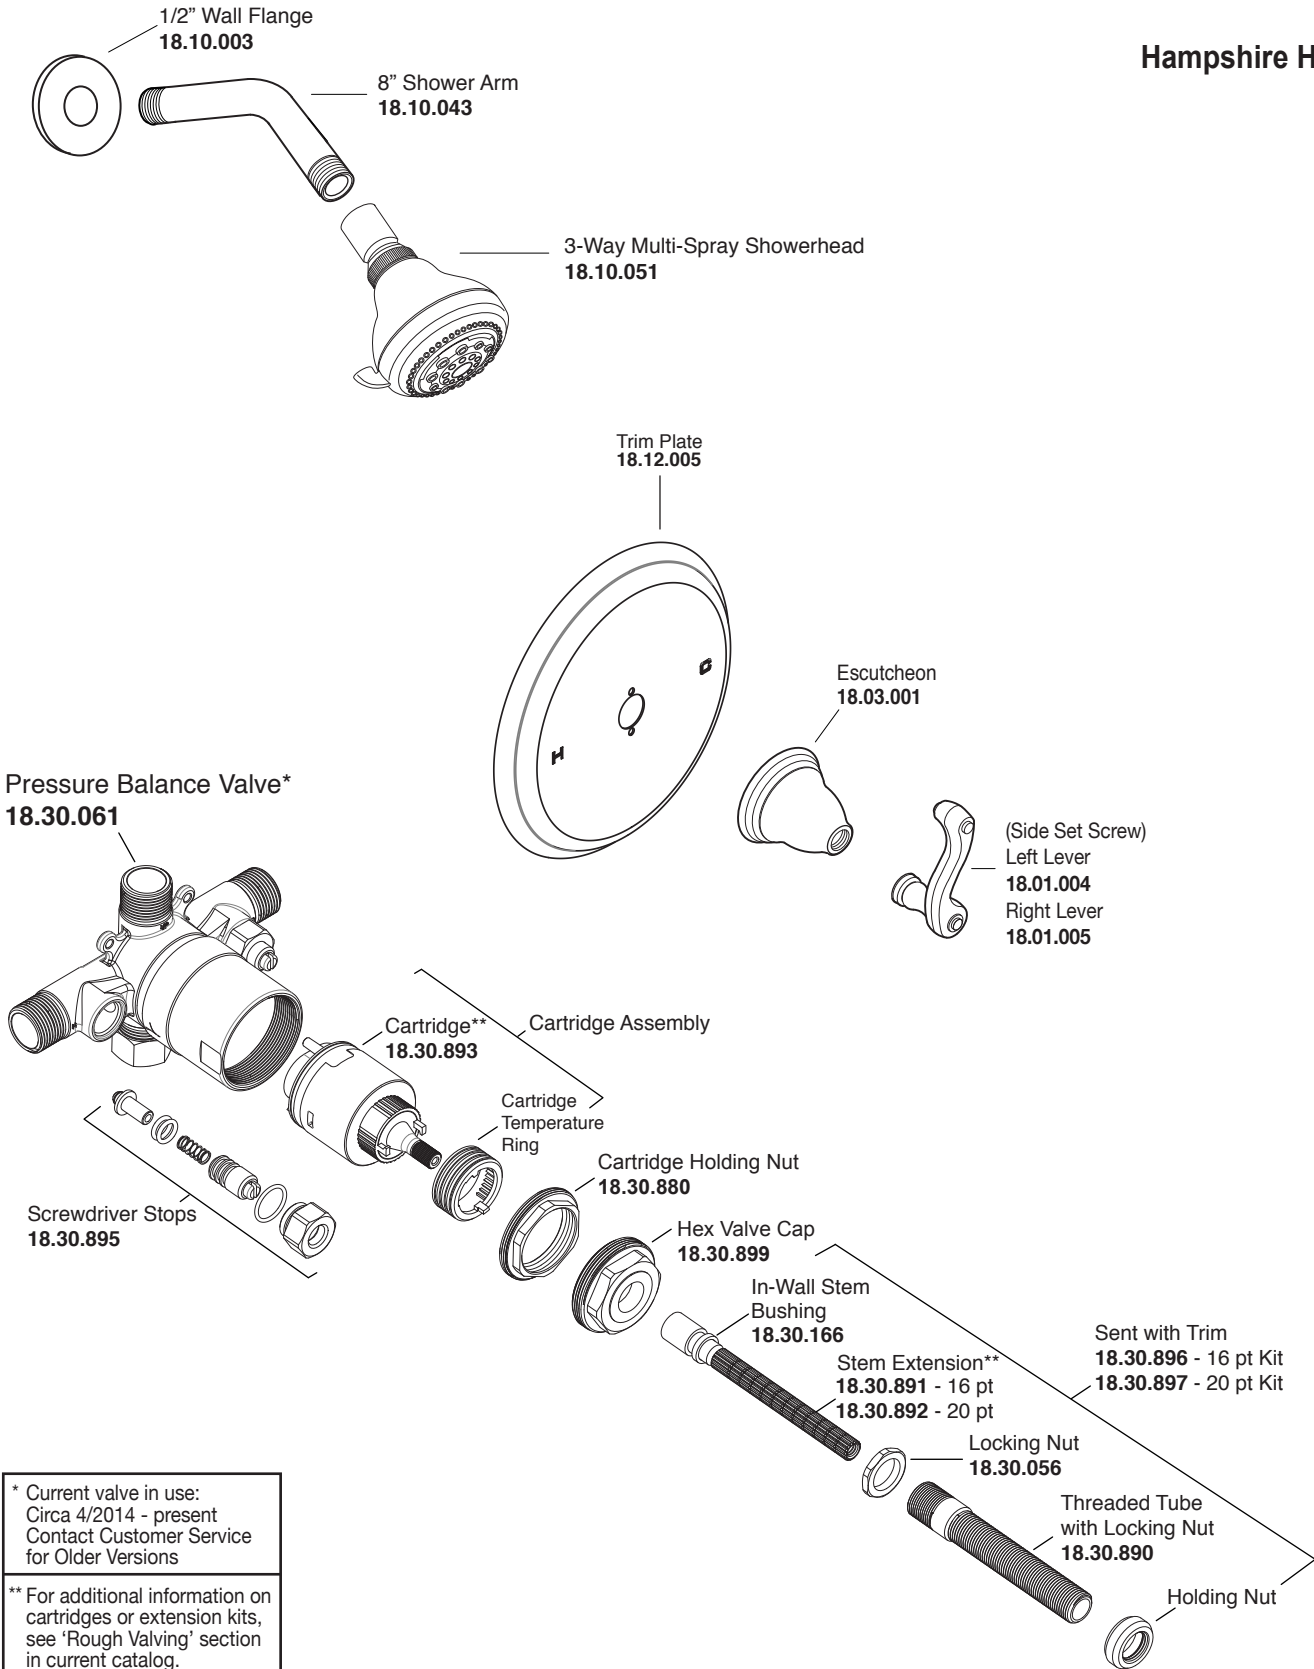

Pressure Balance Shower Set

1.001364

Hampshire Handle

16pt.

* Current valve in use:
Circa 4/2014 - present
Contact Customer Service
for Older Versions

** For additional information on
cartridges or extension kits,
see 'Rough Valving' section
in current catalog.

Note: Measurements are subject to cancellation. No responsibility is assumed for use of superseded or voided pages.