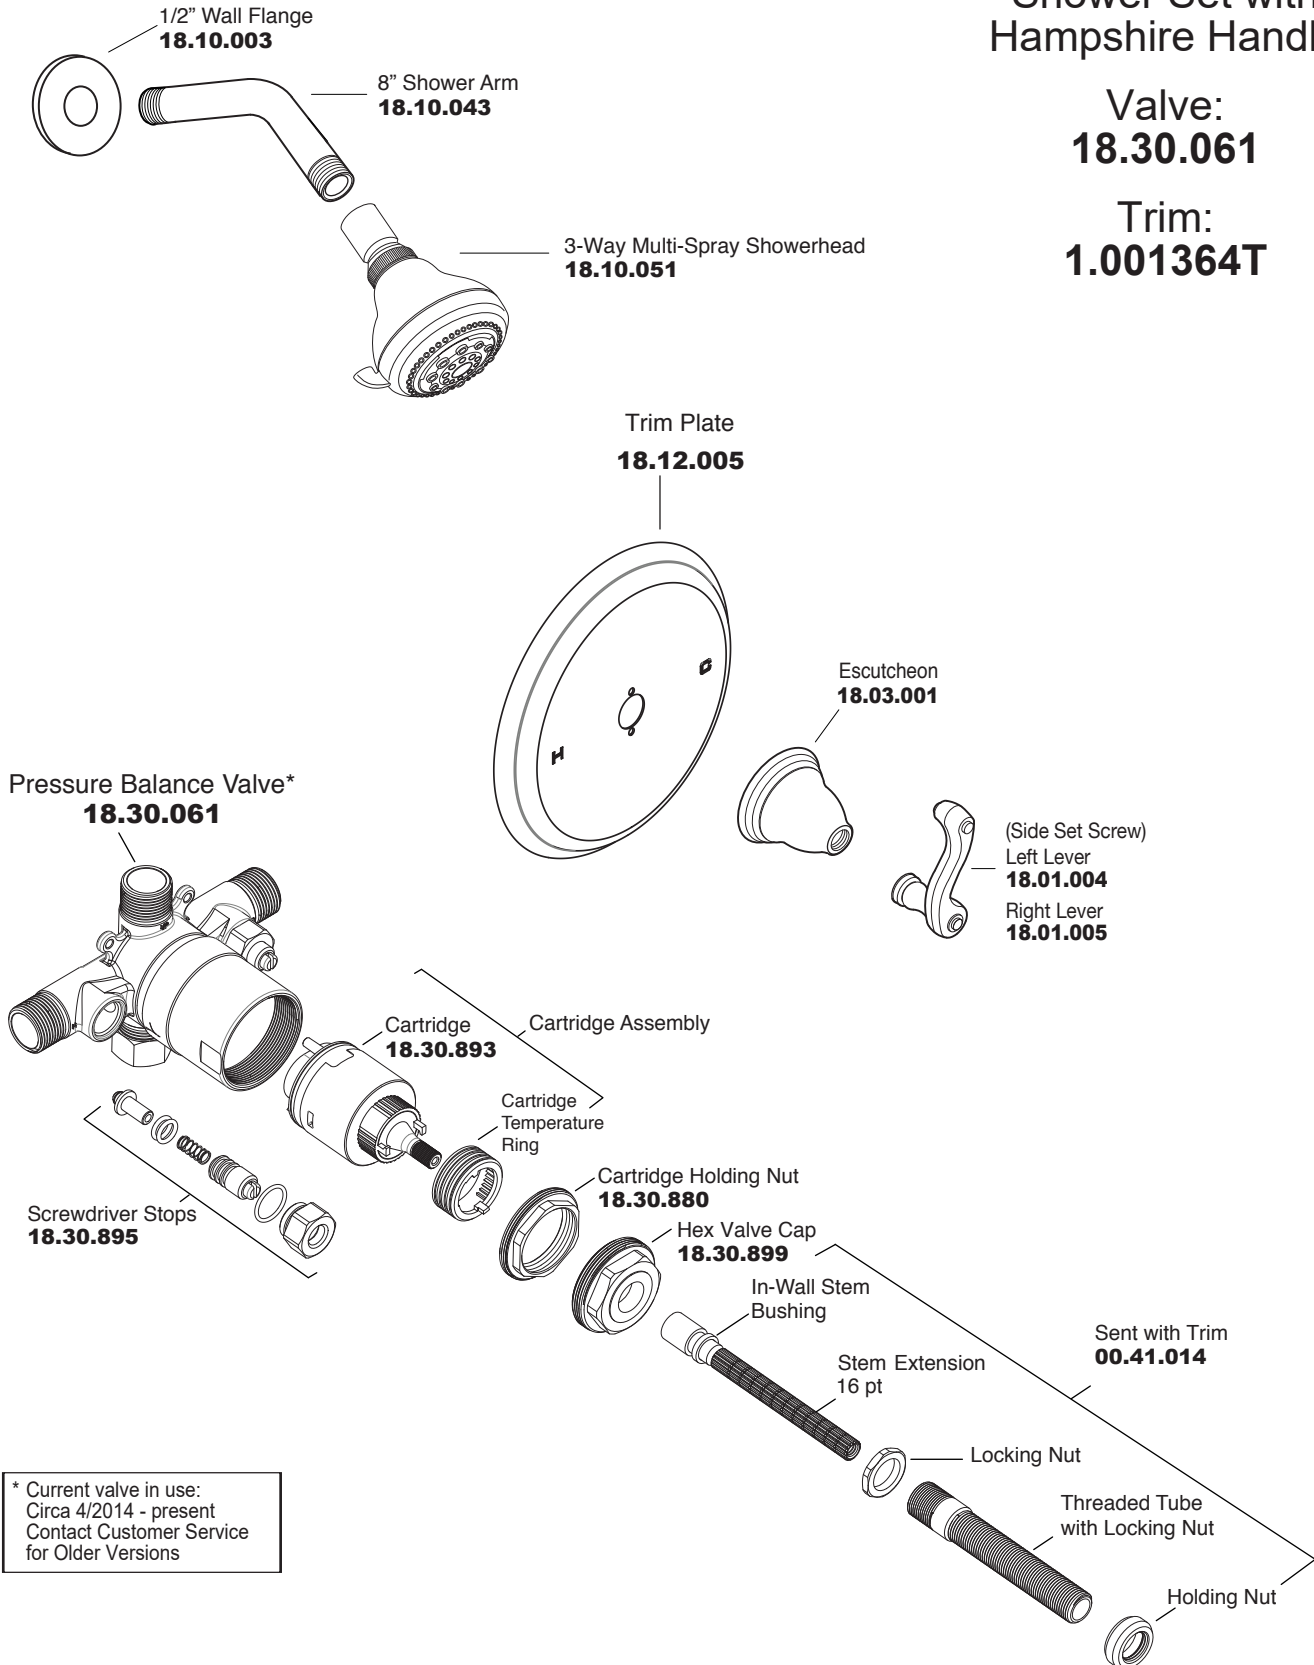

# PARTS LIST

## Pressure Balance Shower Set with Hampshire Handle

Valve:  
**18.30.061**

Trim:  
**1.001364T**

\* Current valve in use:  
Circa 4/2014 - present  
Contact Customer Service  
for Older Versions