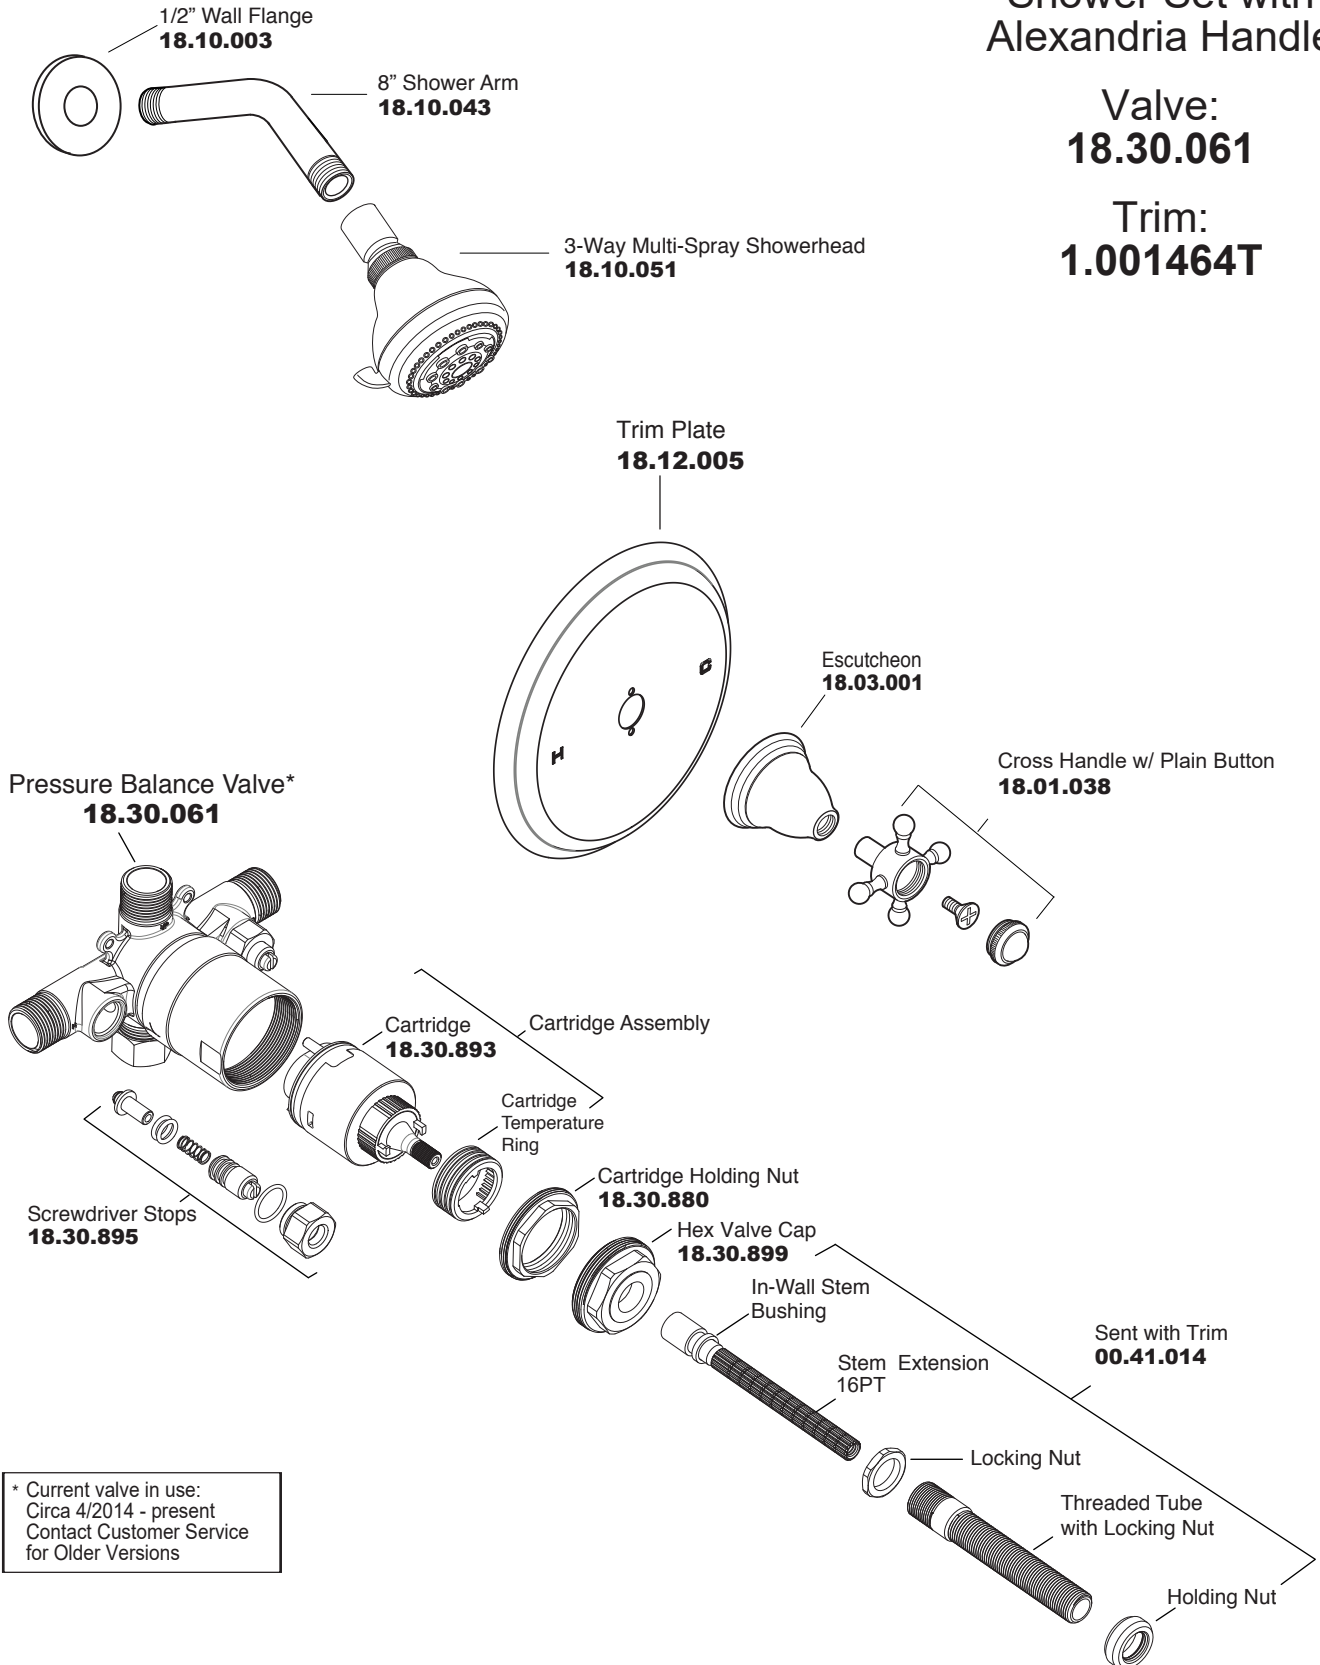

PARTS LIST

Pressure Balance Shower Set with Alexandria Handle

Valve:
18.30.061

Trim:
1.001464T

* Current valve in use:
Circa 4/2014 - present
Contact Customer Service
for Older Versions