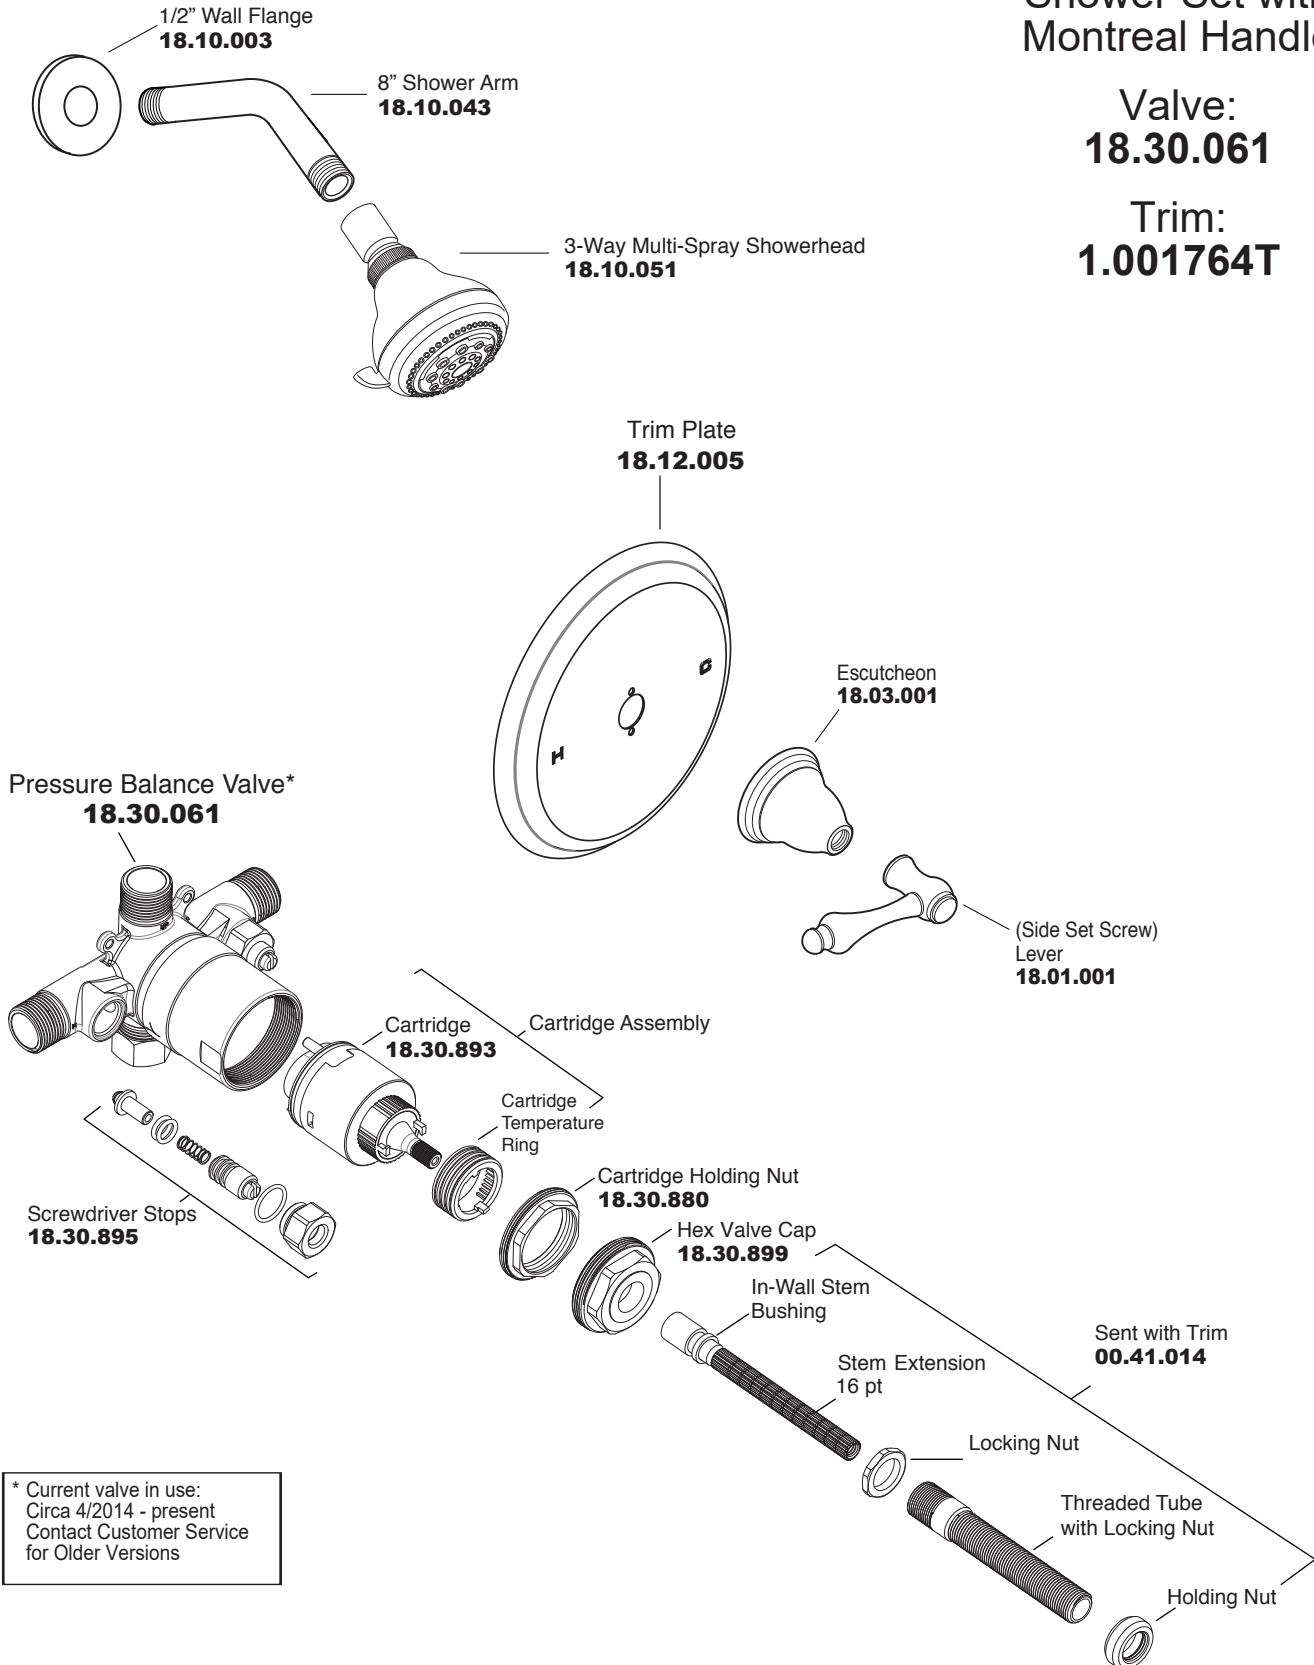

**Pressure Balance
Shower Set with
Montreal Handle**

**Valve:
18.30.061**

**Trim:
1.001764T**

* Current valve in use:
Circa 4/2014 - present
Contact Customer Service
for Older Versions