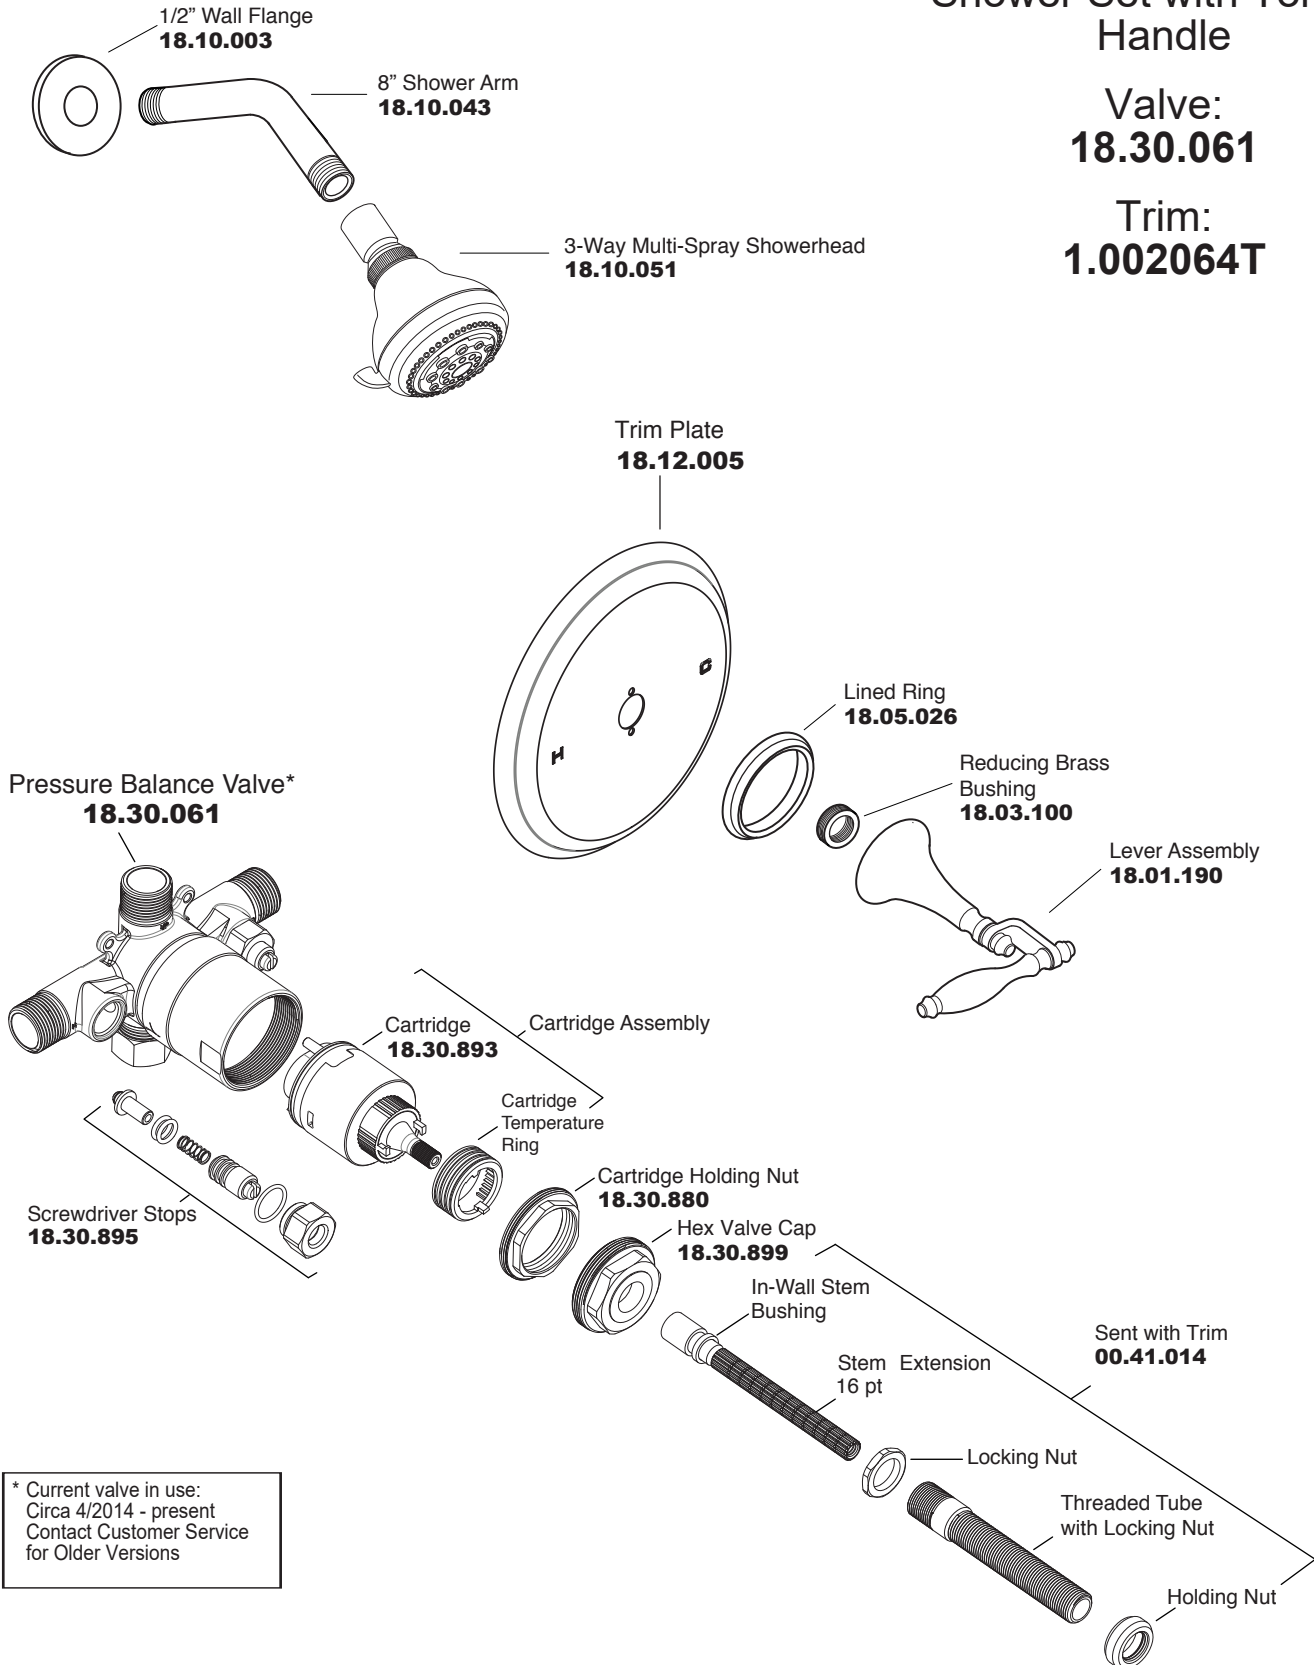

**Pressure Balance
Shower Set with Toronto
Handle**

**Valve:
18.30.061**

**Trim:
1.002064T**

* Current valve in use:
Circa 4/2014 - present
Contact Customer Service
for Older Versions