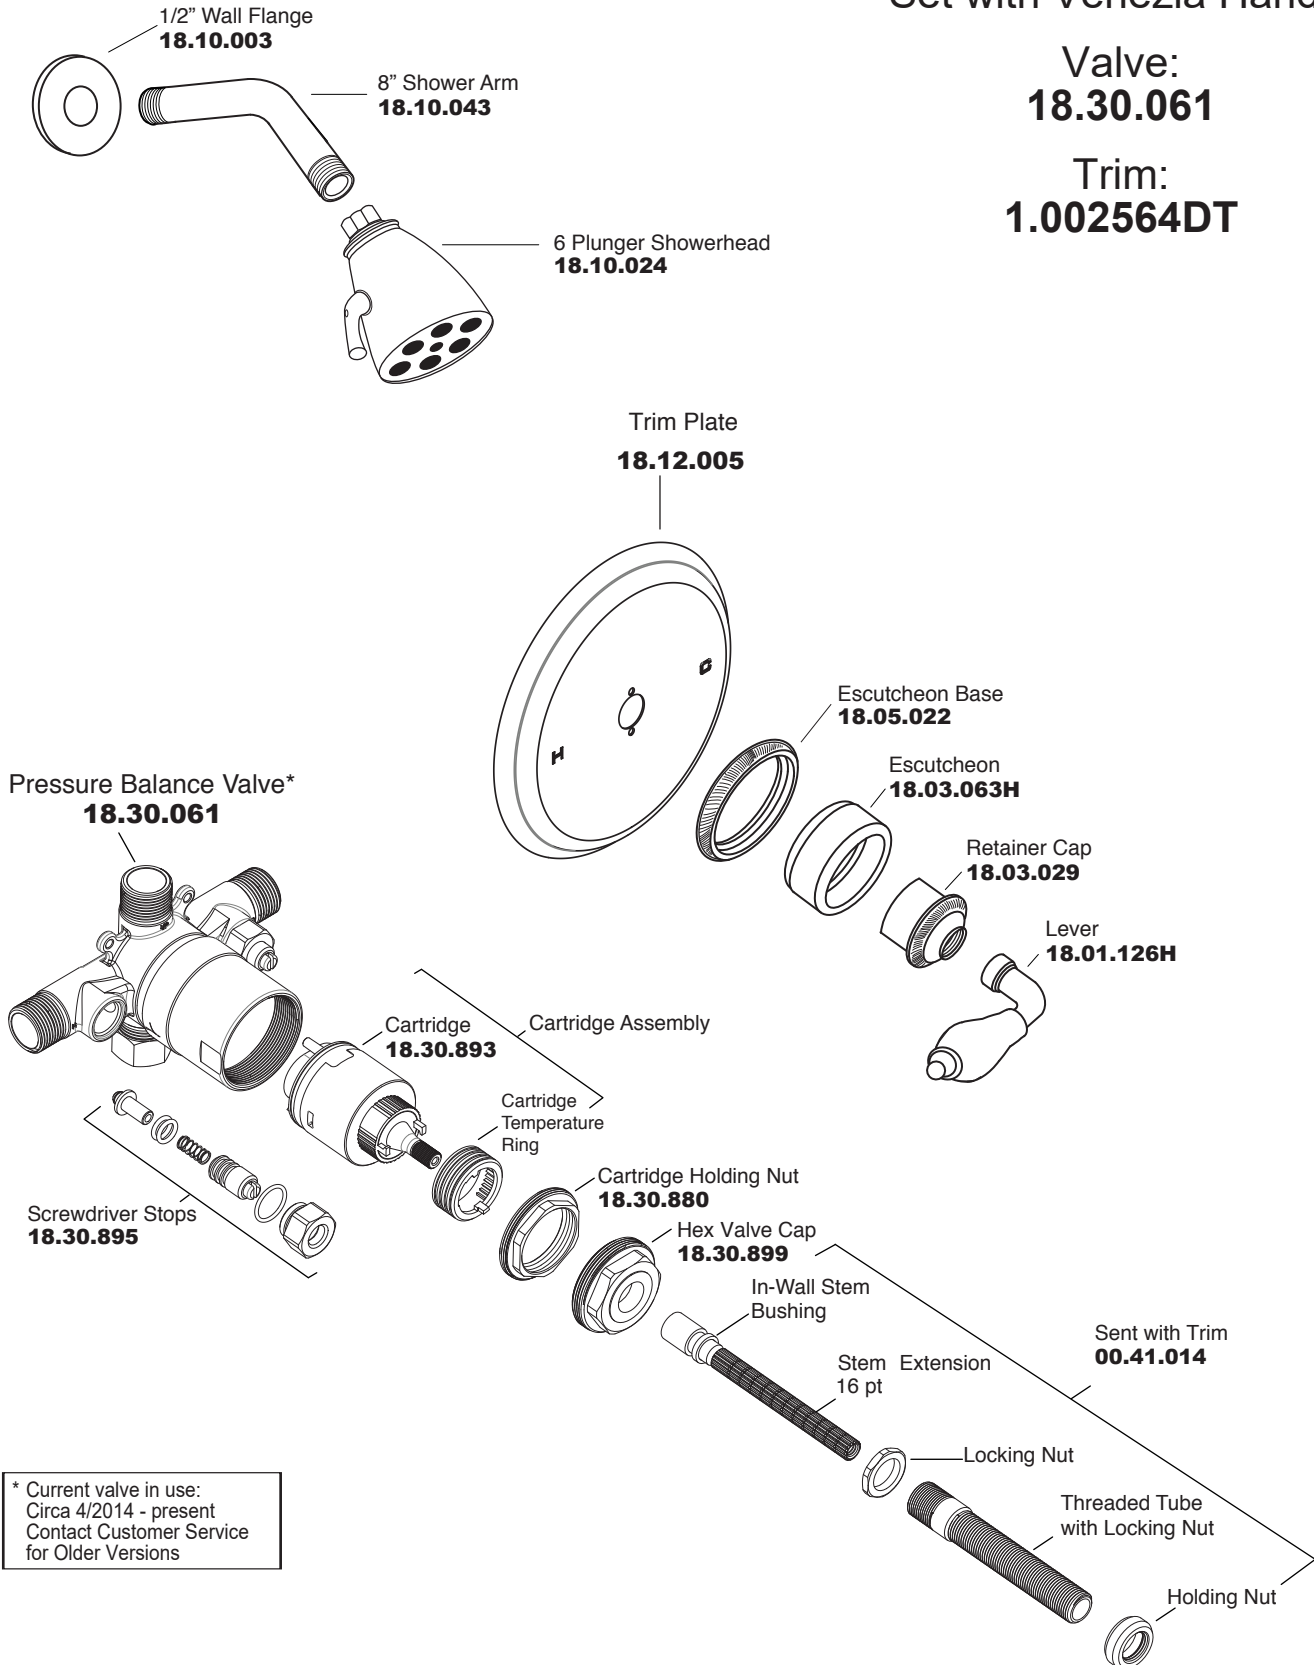

**Pressure Balance Shower Set with Venezia Handle**

**Valve:  
18.30.061**

**Trim:  
1.002564DT**

\* Current valve in use:  
Circa 4/2014 - present  
Contact Customer Service  
for Older Versions