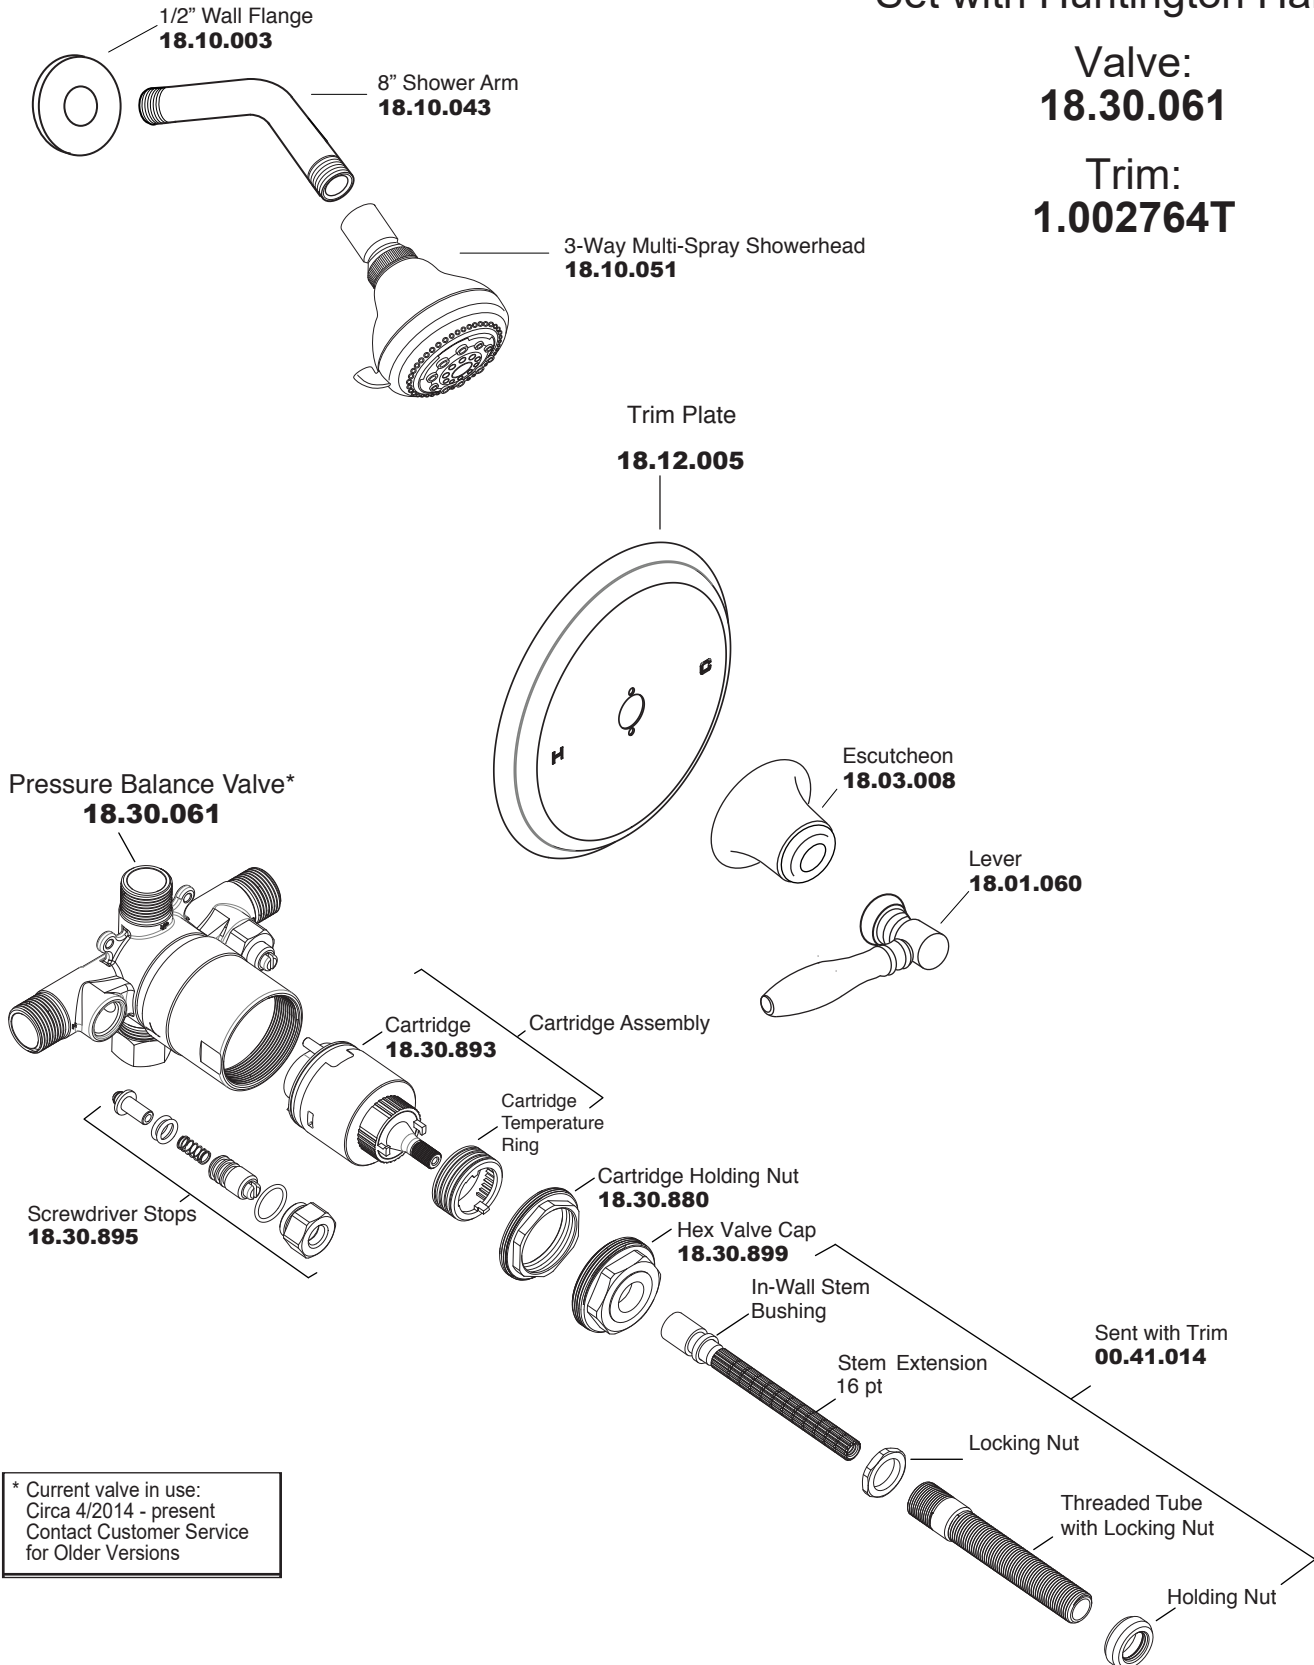

PARTS LIST

Pressure Balance Shower Set with Huntington Handle

Valve:
18.30.061

Trim:
1.002764T

* Current valve in use:
Circa 4/2014 - present
Contact Customer Service
for Older Versions