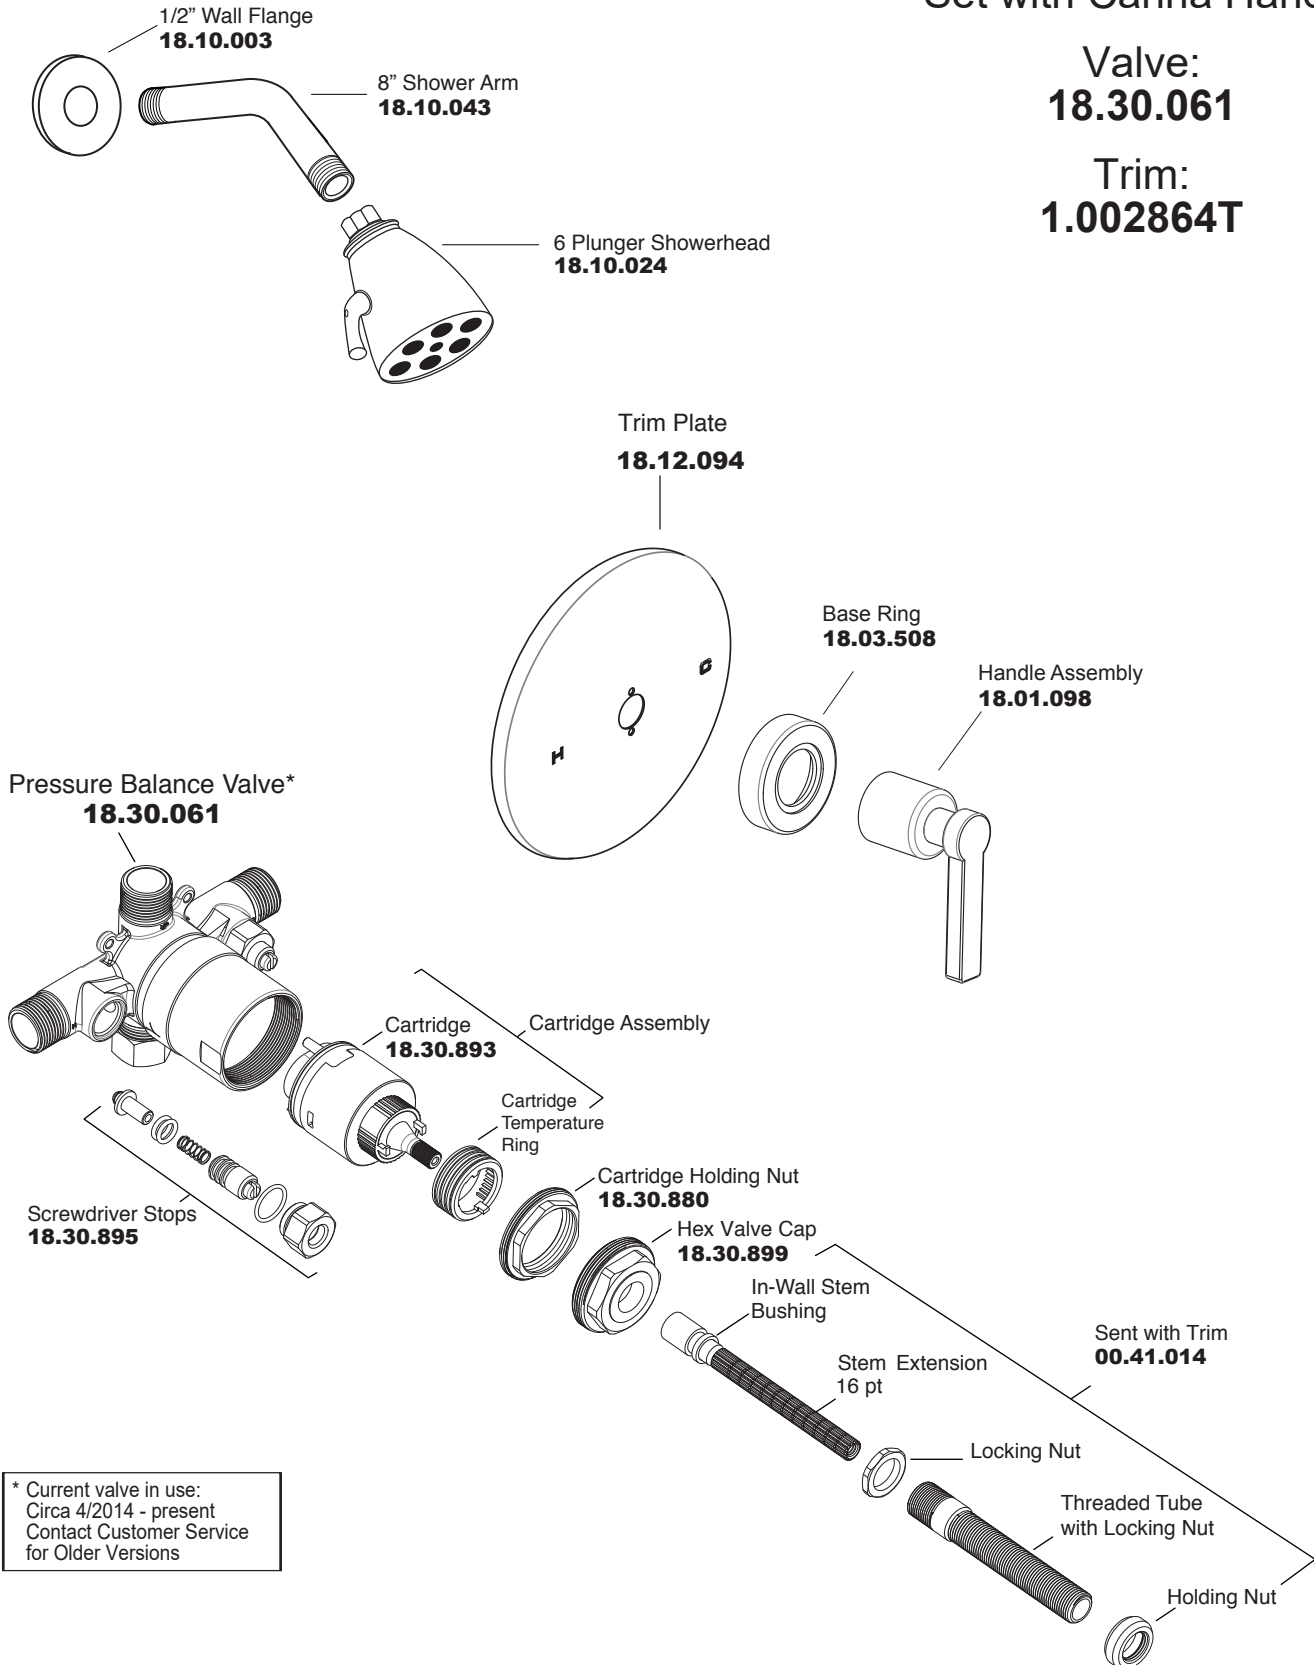

PARTS LIST

Pressure Balance Shower Set with Carina Handle

Valve:
18.30.061

Trim:
1.002864T

* Current valve in use:
Circa 4/2014 - present
Contact Customer Service
for Older Versions