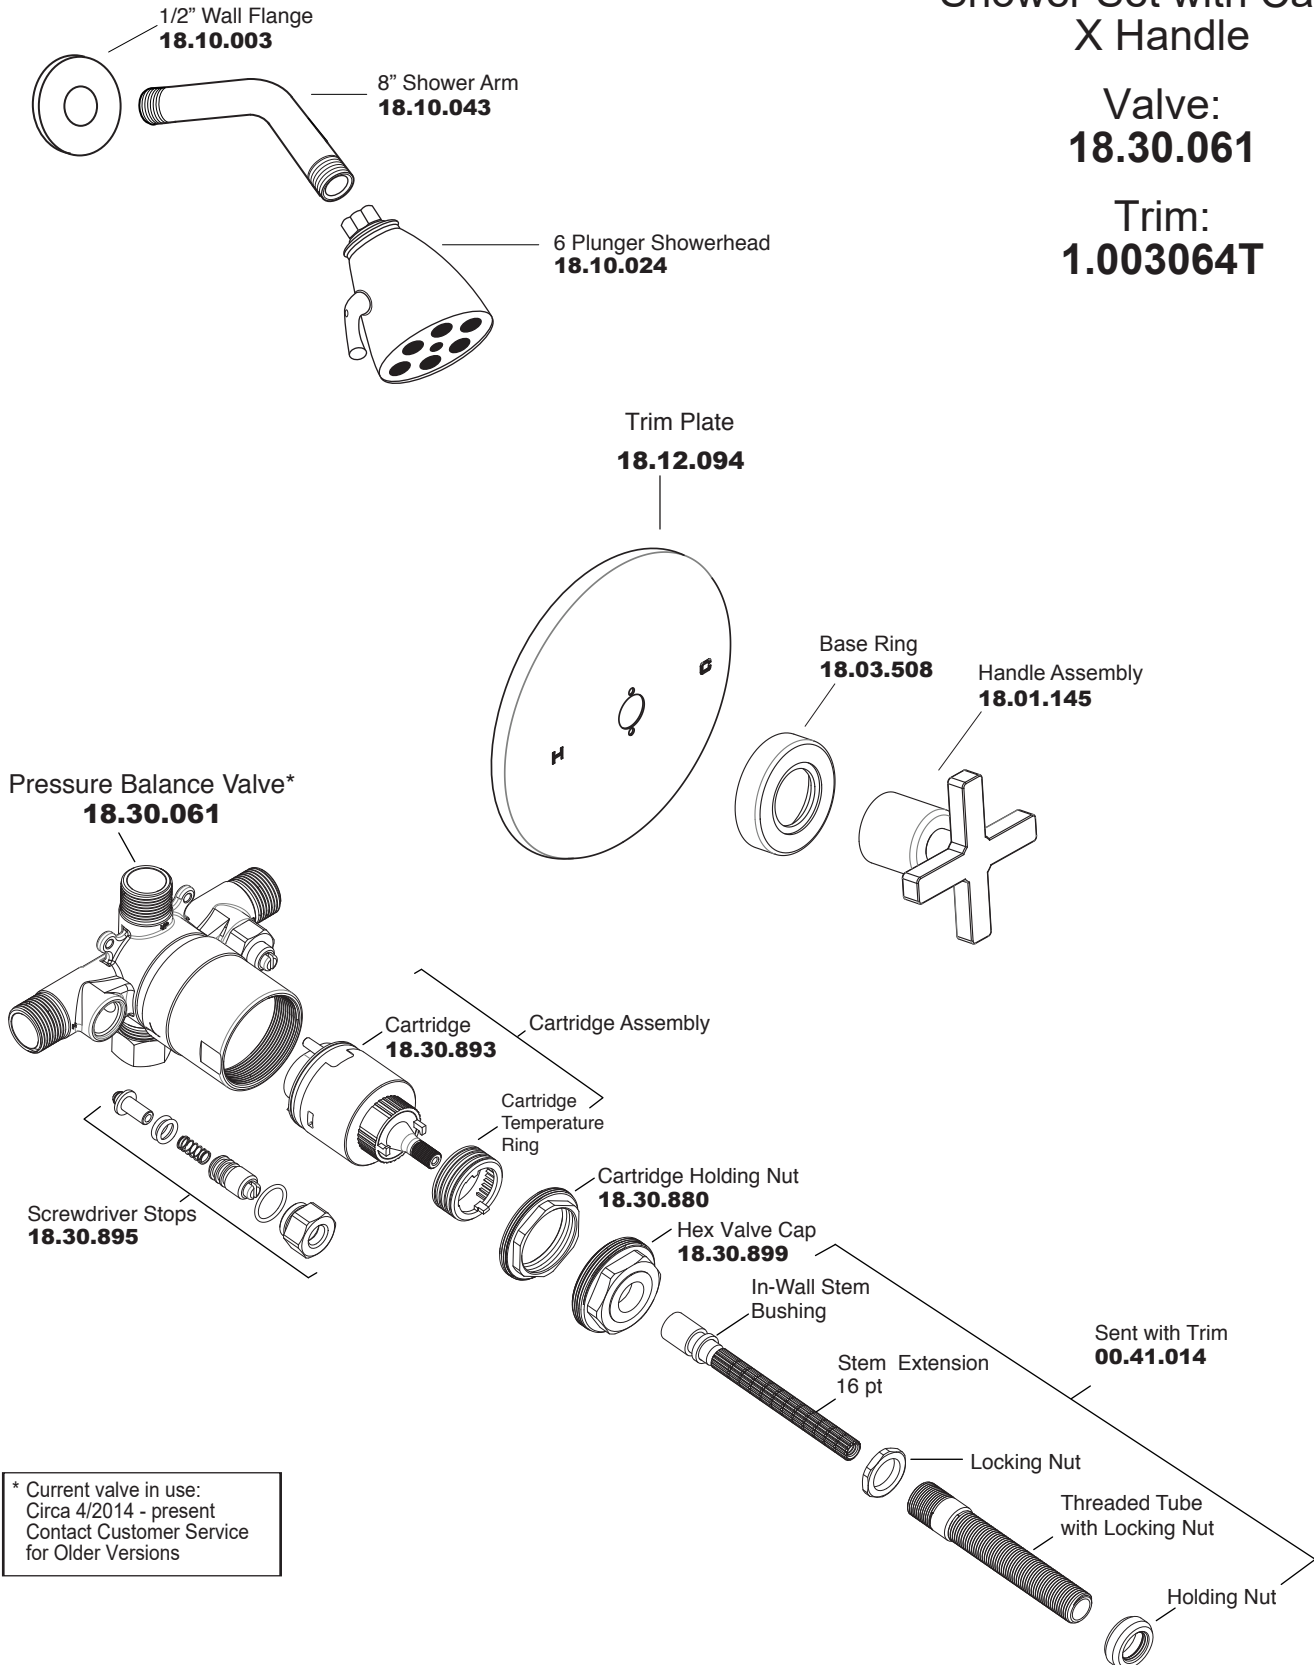

PARTS LIST

Pressure Balance Shower Set with Carina X Handle

Valve:
18.30.061

Trim:
1.003064T

* Current valve in use:
Circa 4/2014 - present
Contact Customer Service
for Older Versions