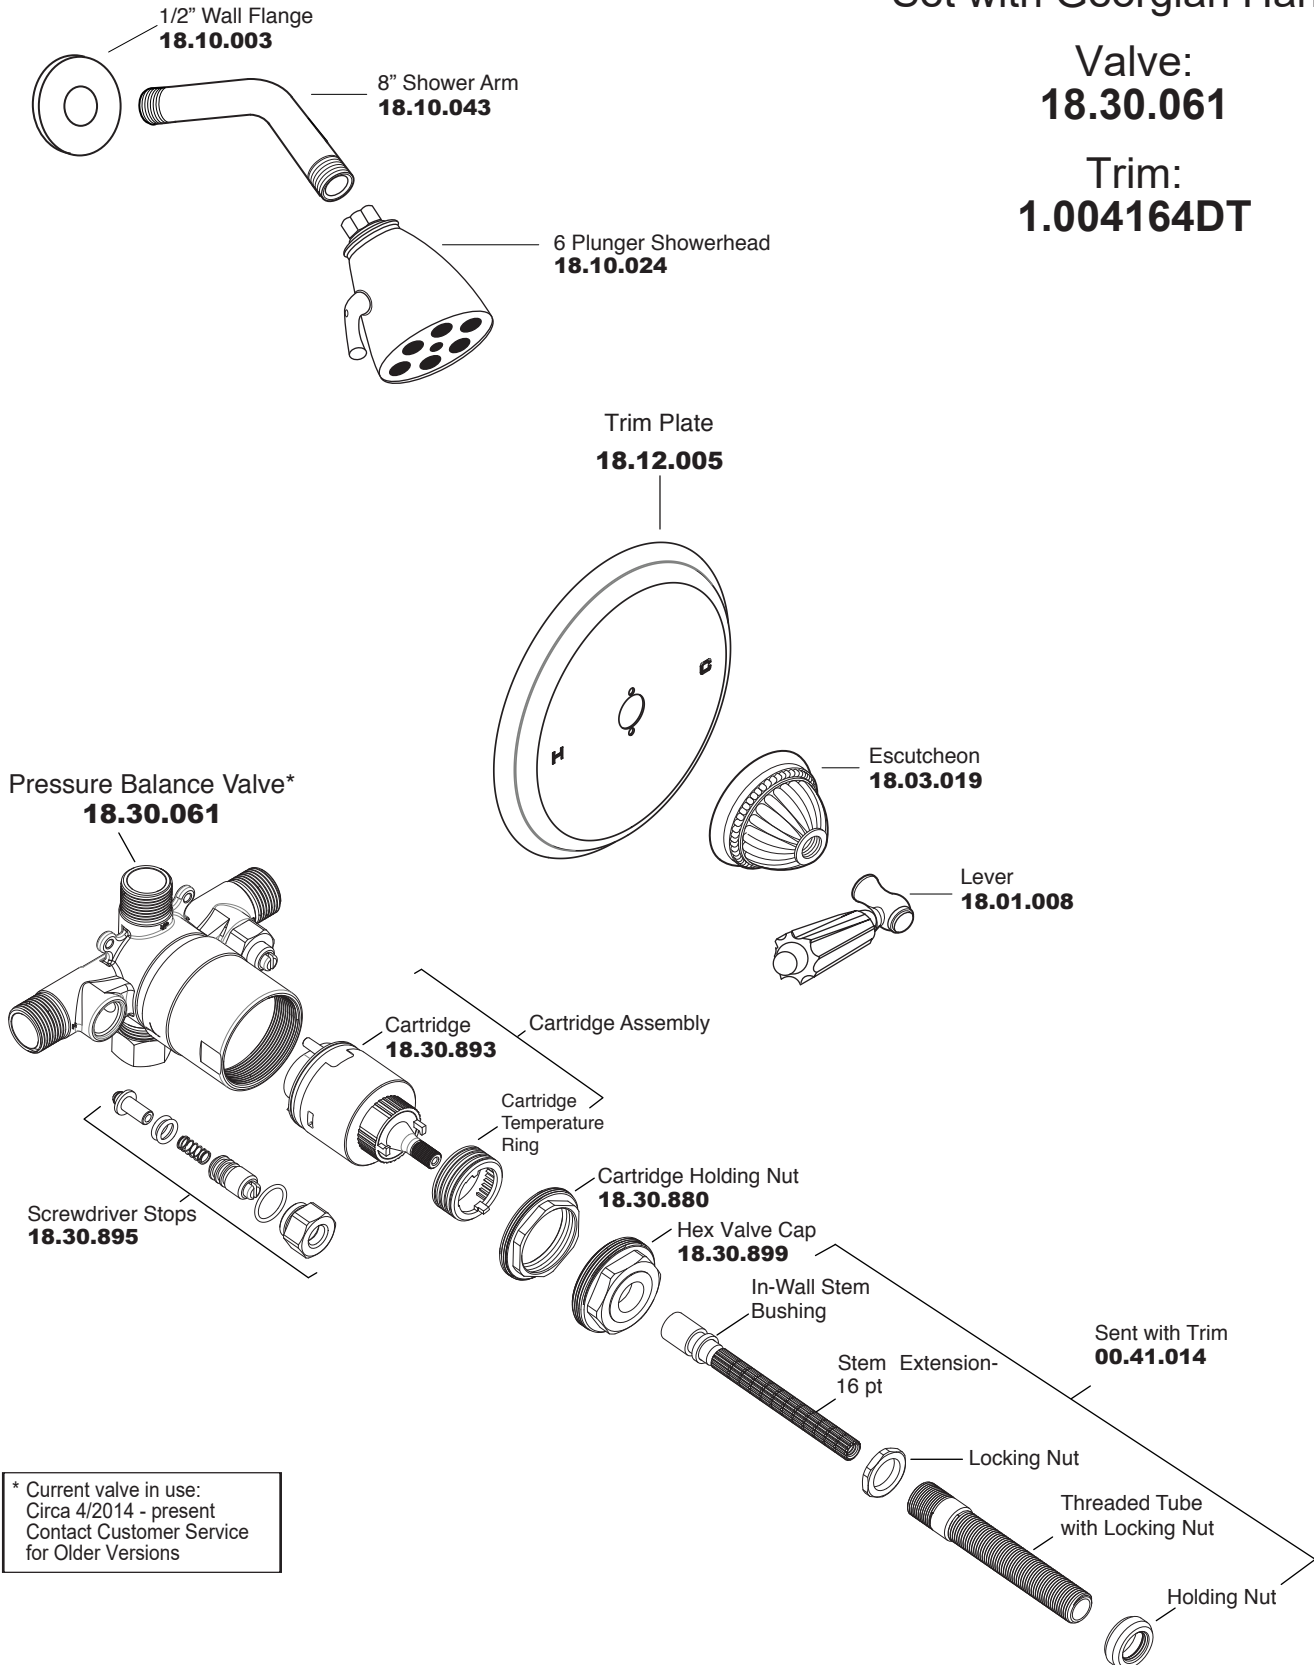

PARTS LIST

Pressure Balance Shower Set with Georgian Handle

Valve:
18.30.061

Trim:
1.004164DT

* Current valve in use:
Circa 4/2014 - present
Contact Customer Service
for Older Versions