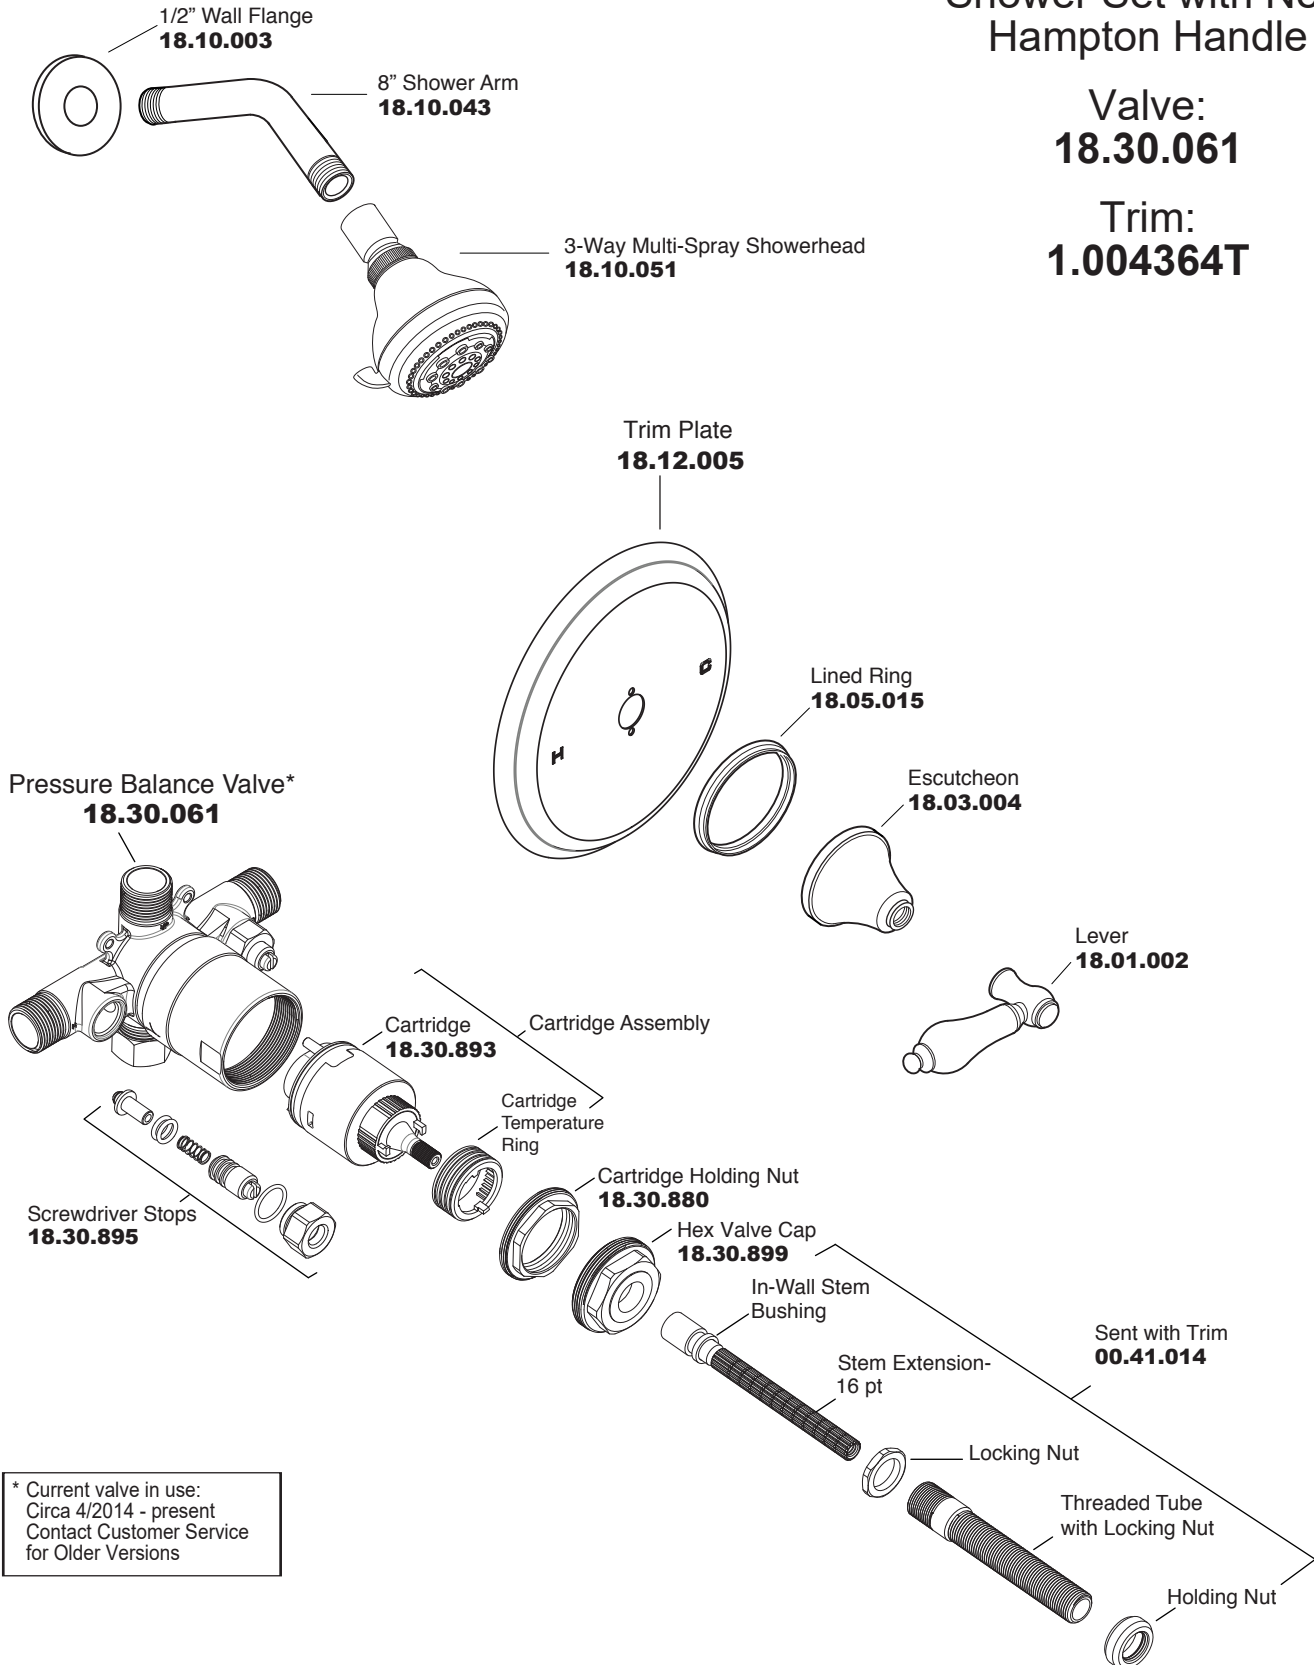

PARTS LIST

Pressure Balance Shower Set with New Hampton Handle

Valve:
18.30.061

Trim:
1.004364T

* Current valve in use:
Circa 4/2014 - present
Contact Customer Service
for Older Versions