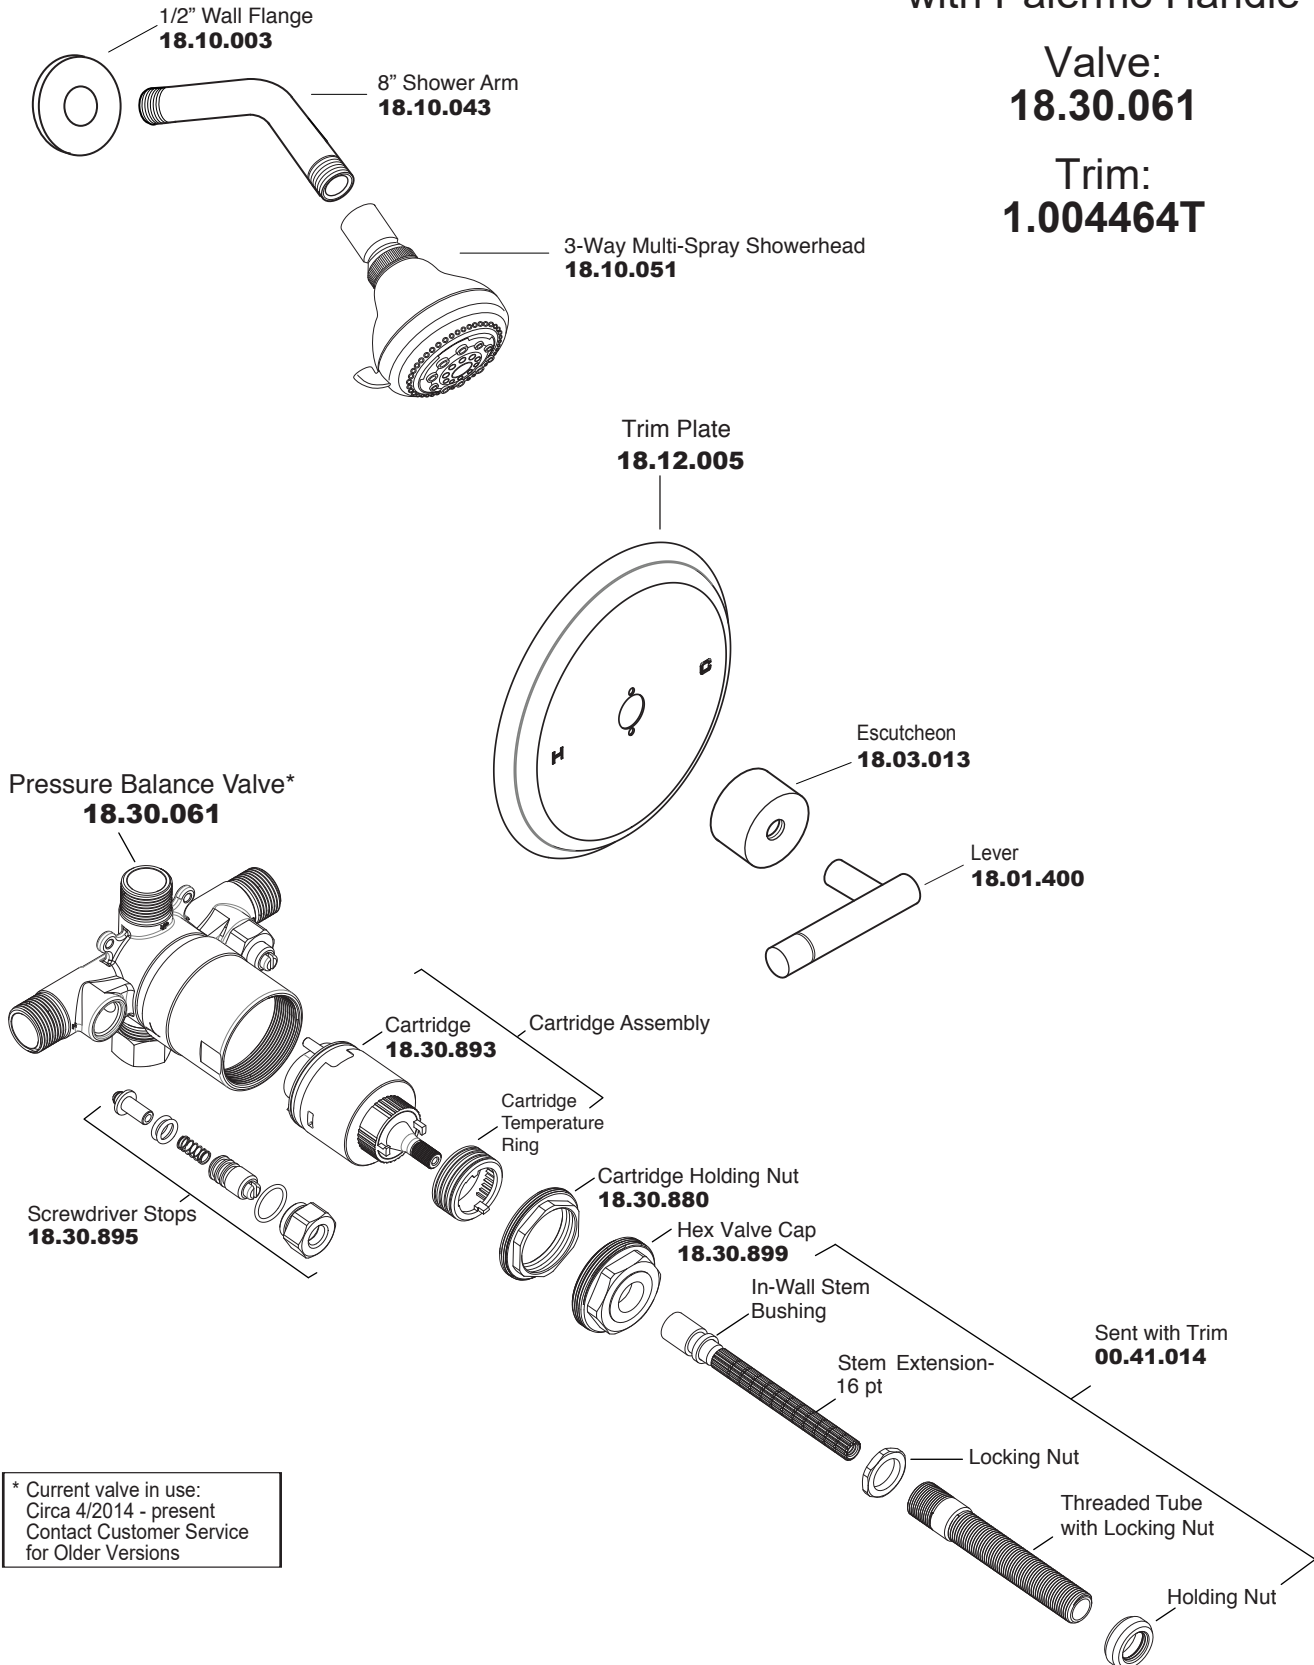

**Pressure Balance Shower Set
with Palermo Handle**

**Valve:
18.30.061**

**Trim:
1.004464T**

* Current valve in use:
Circa 4/2014 - present
Contact Customer Service
for Older Versions