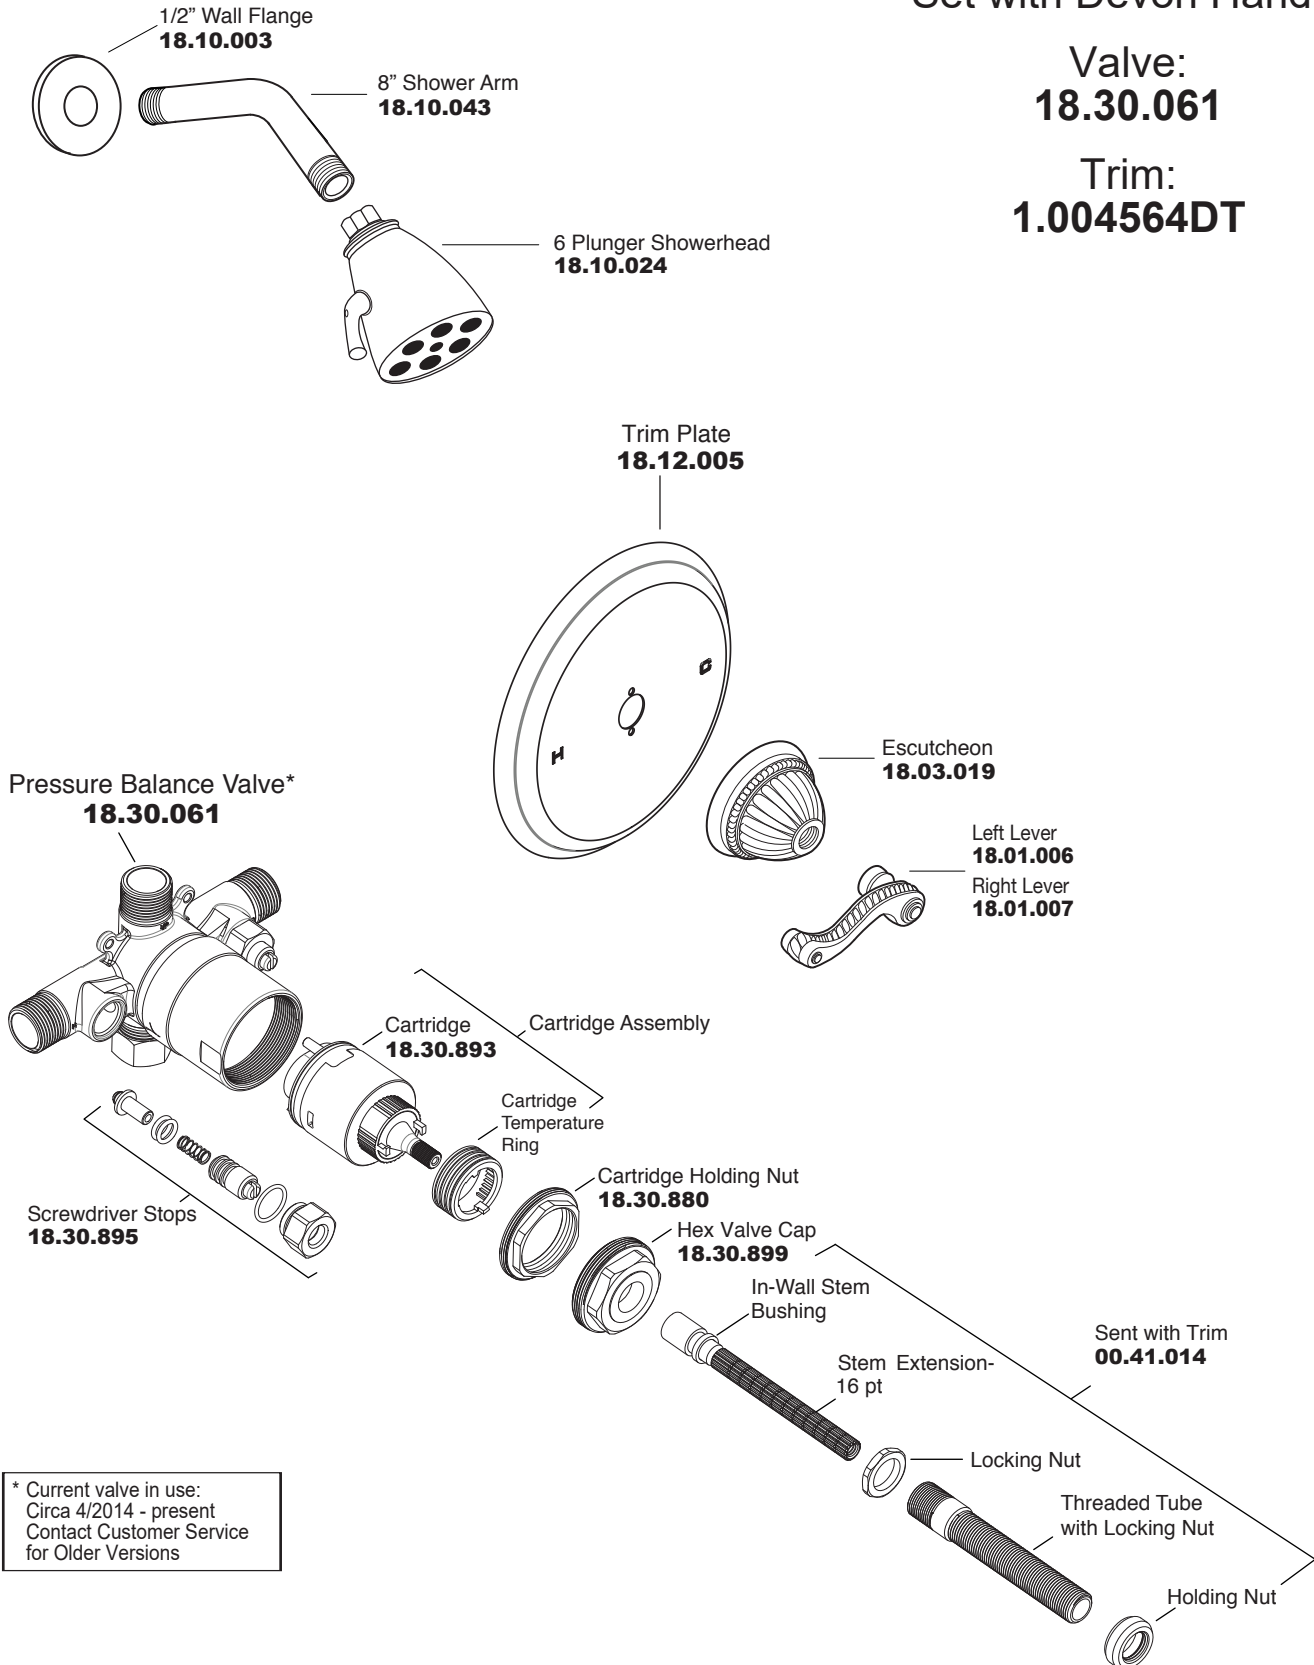

PARTS LIST

Pressure Balance Shower Set with Devon Handle

Valve:
18.30.061

Trim:
1.004564DT

* Current valve in use:
Circa 4/2014 - present
Contact Customer Service
for Older Versions