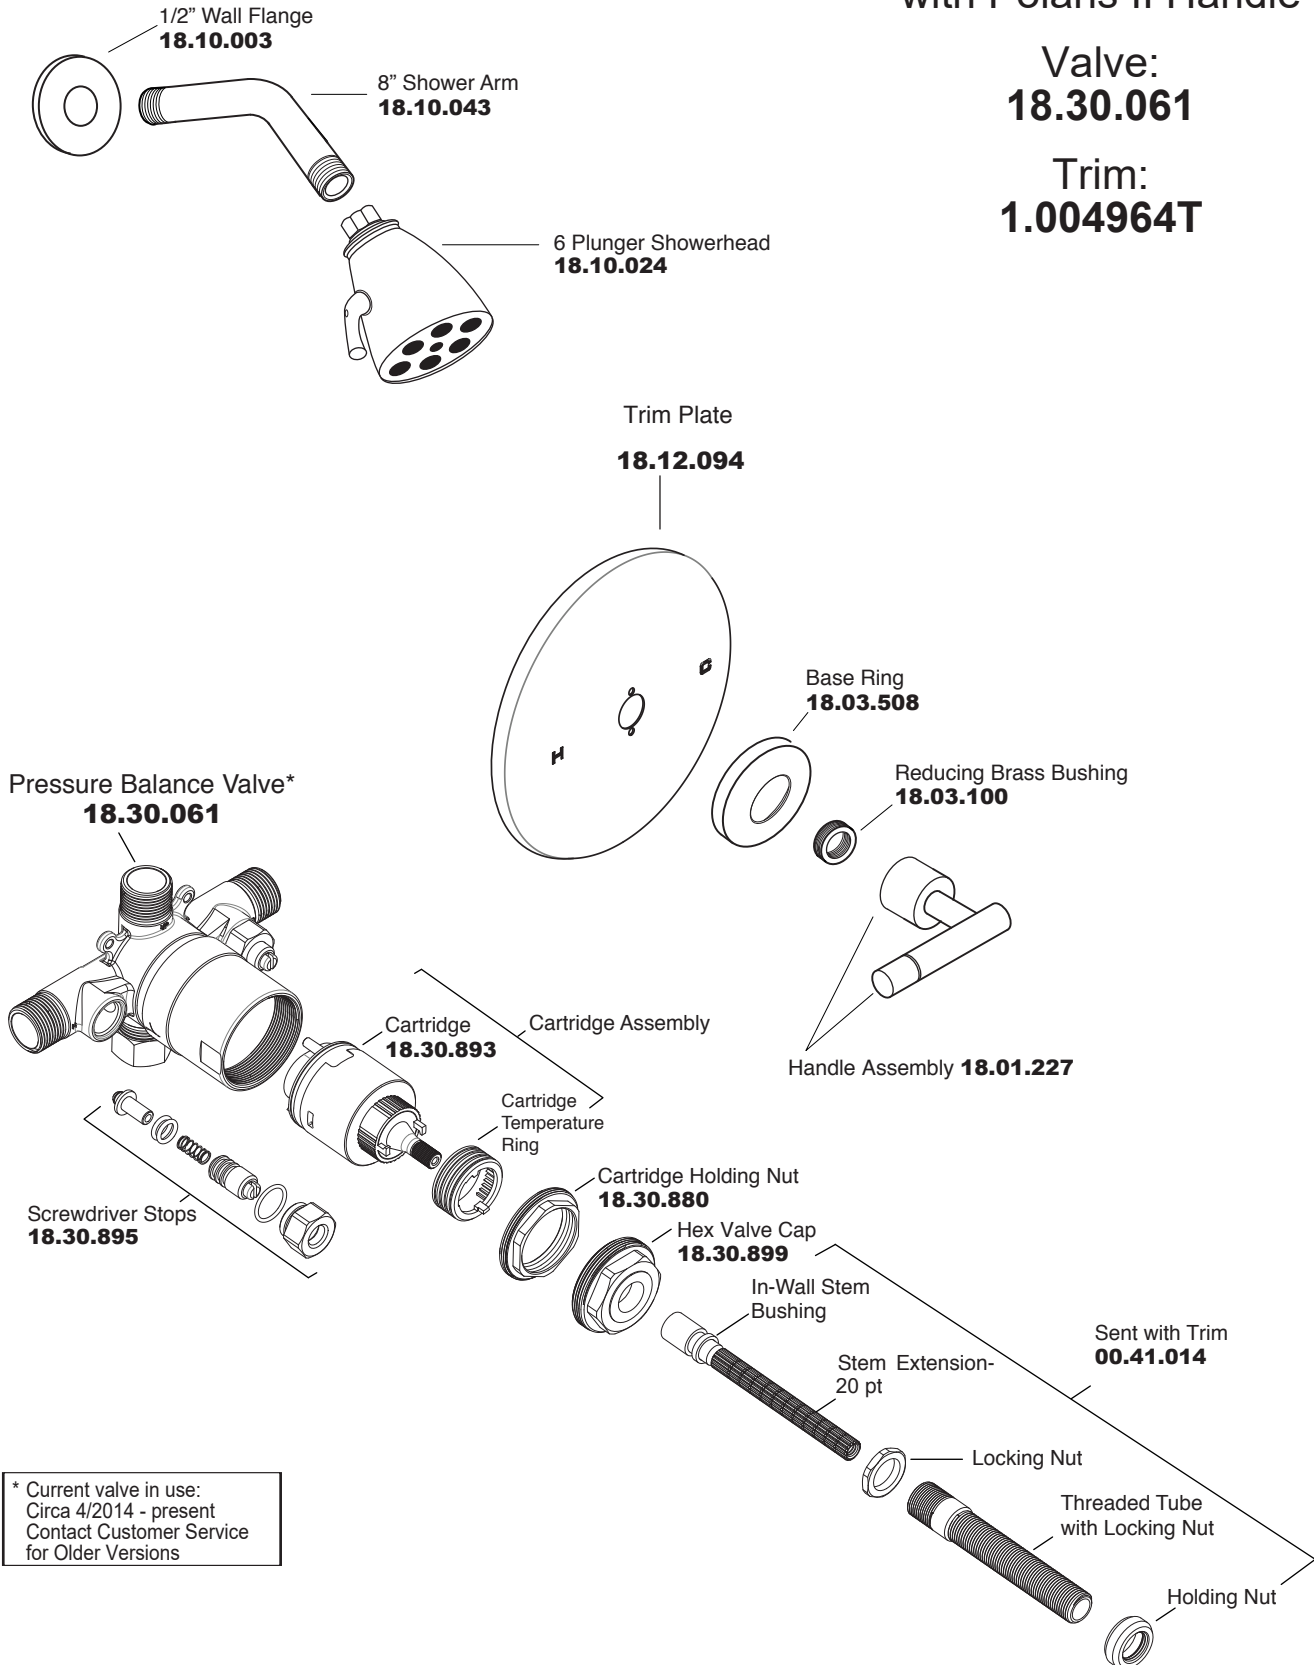

**Pressure Balance Shower Set
with Polaris II Handle**

**Valve:
18.30.061**

**Trim:
1.004964T**

* Current valve in use:
Circa 4/2014 - present
Contact Customer Service
for Older Versions