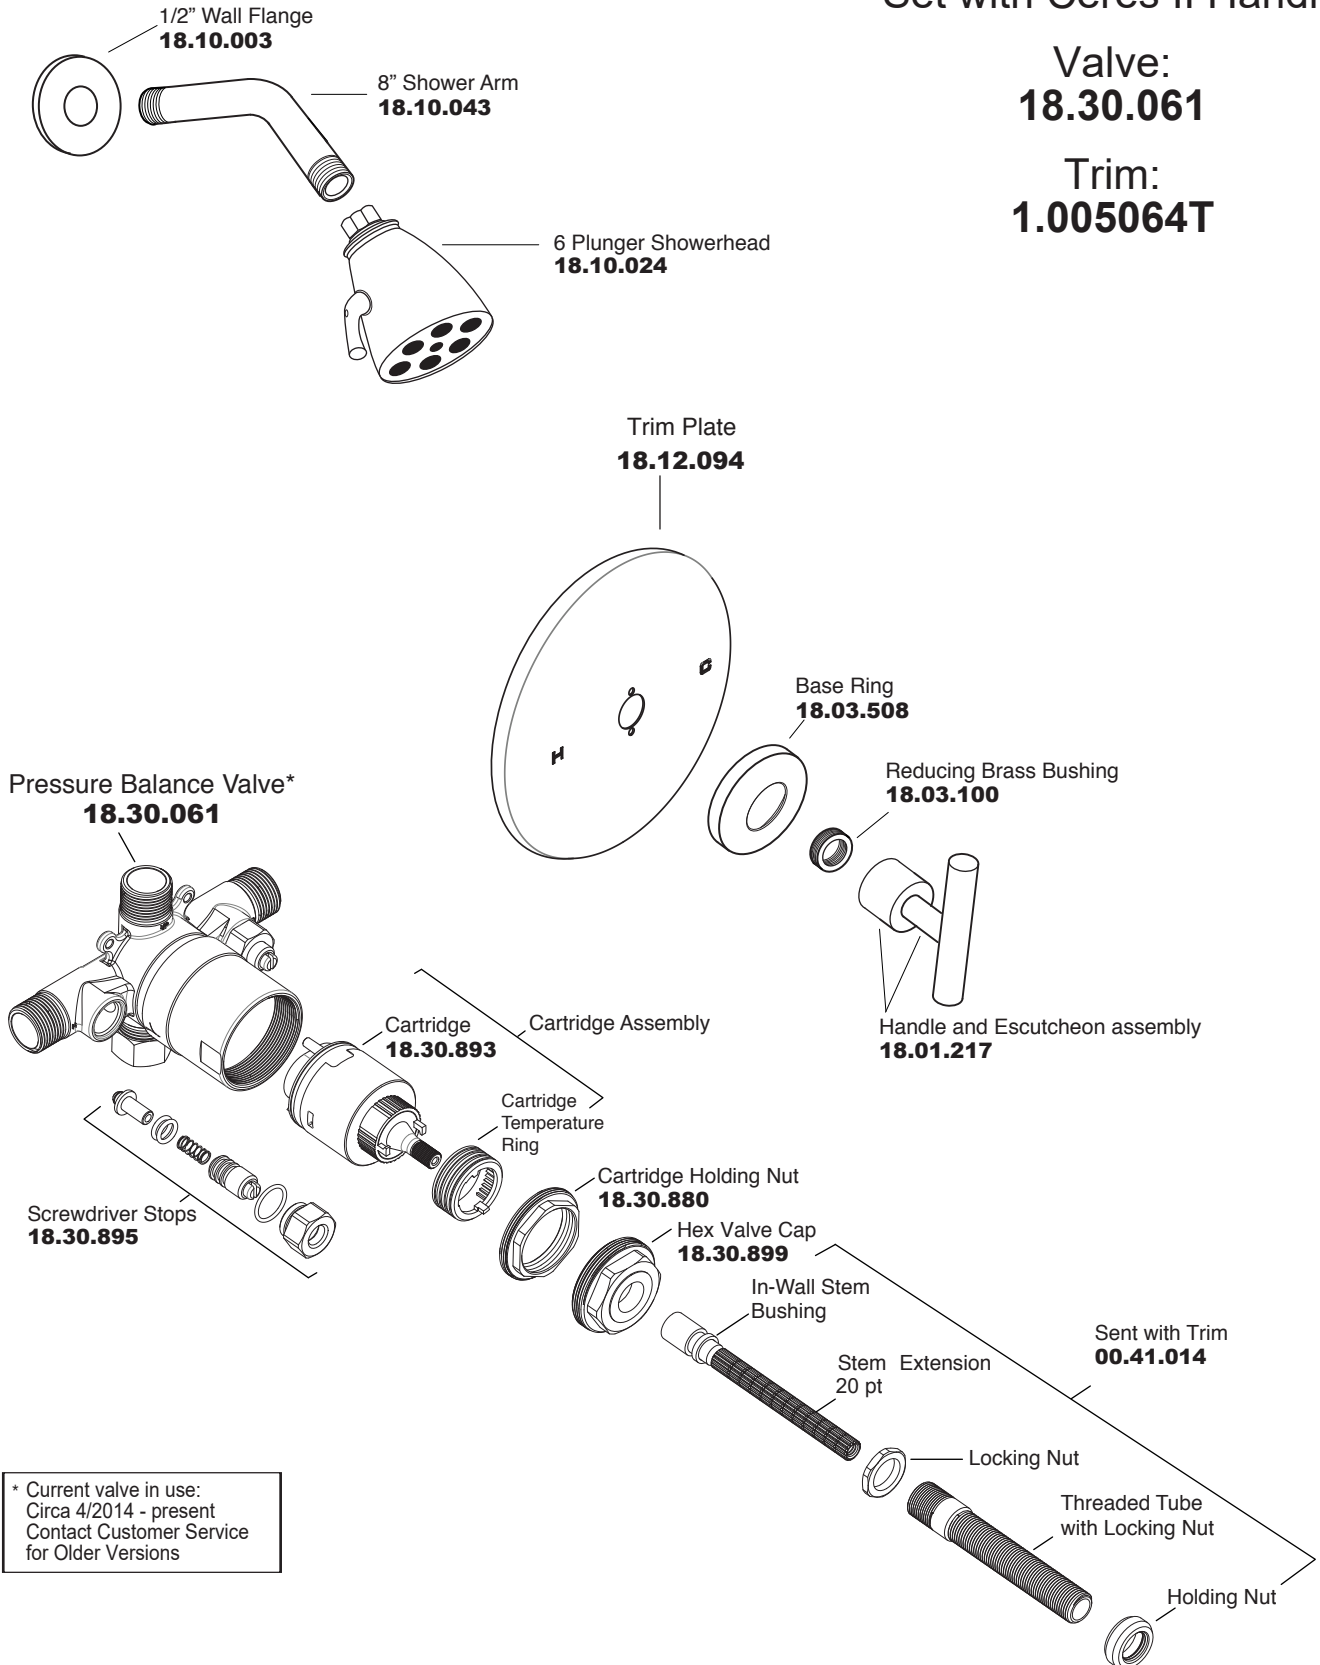

PARTS LIST

Pressure Balance Shower Set with Ceres II Handle

Valve:
18.30.061

Trim:
1.005064T

* Current valve in use:
Circa 4/2014 - present
Contact Customer Service
for Older Versions