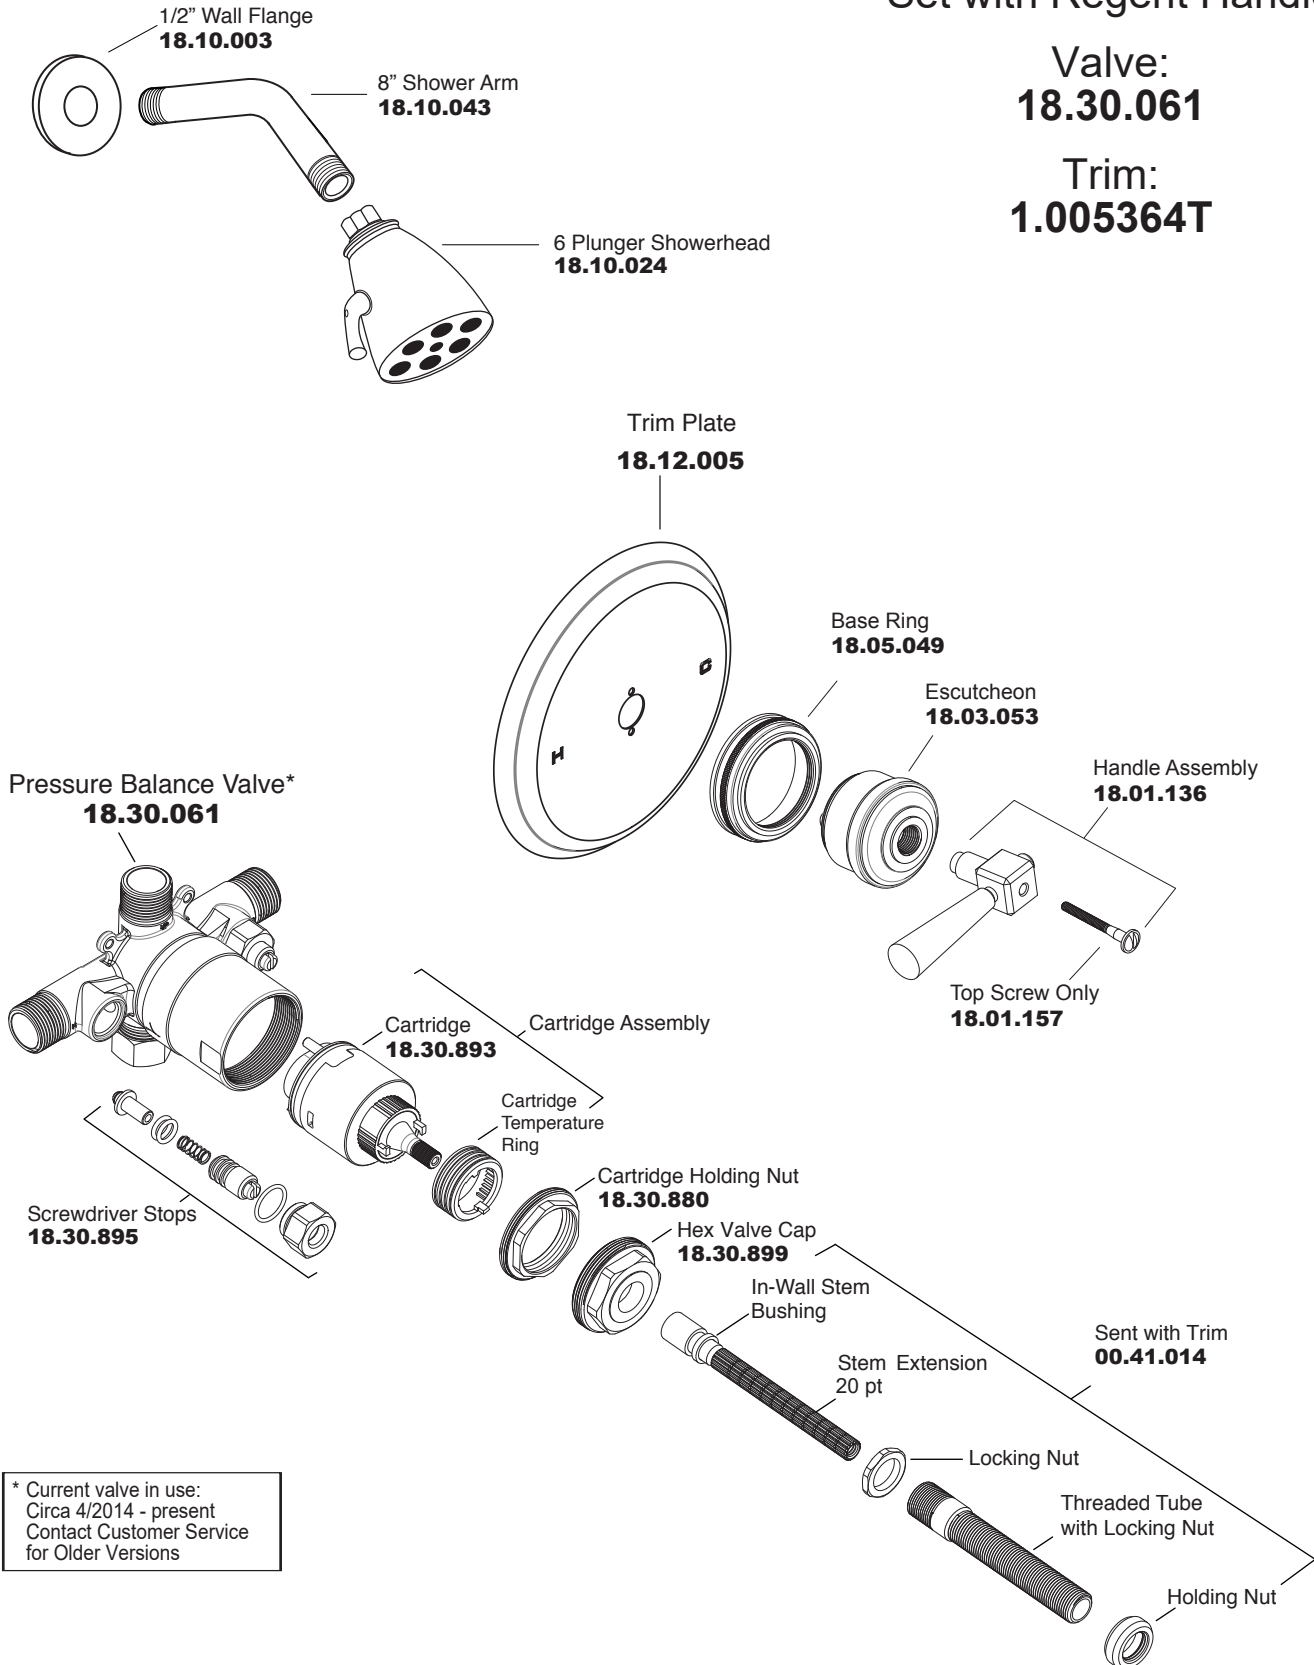

PARTS LIST

Pressure Balance Shower Set with Regent Handle

Valve:
18.30.061

Trim:
1.005364T

* Current valve in use:
Circa 4/2014 - present
Contact Customer Service
for Older Versions