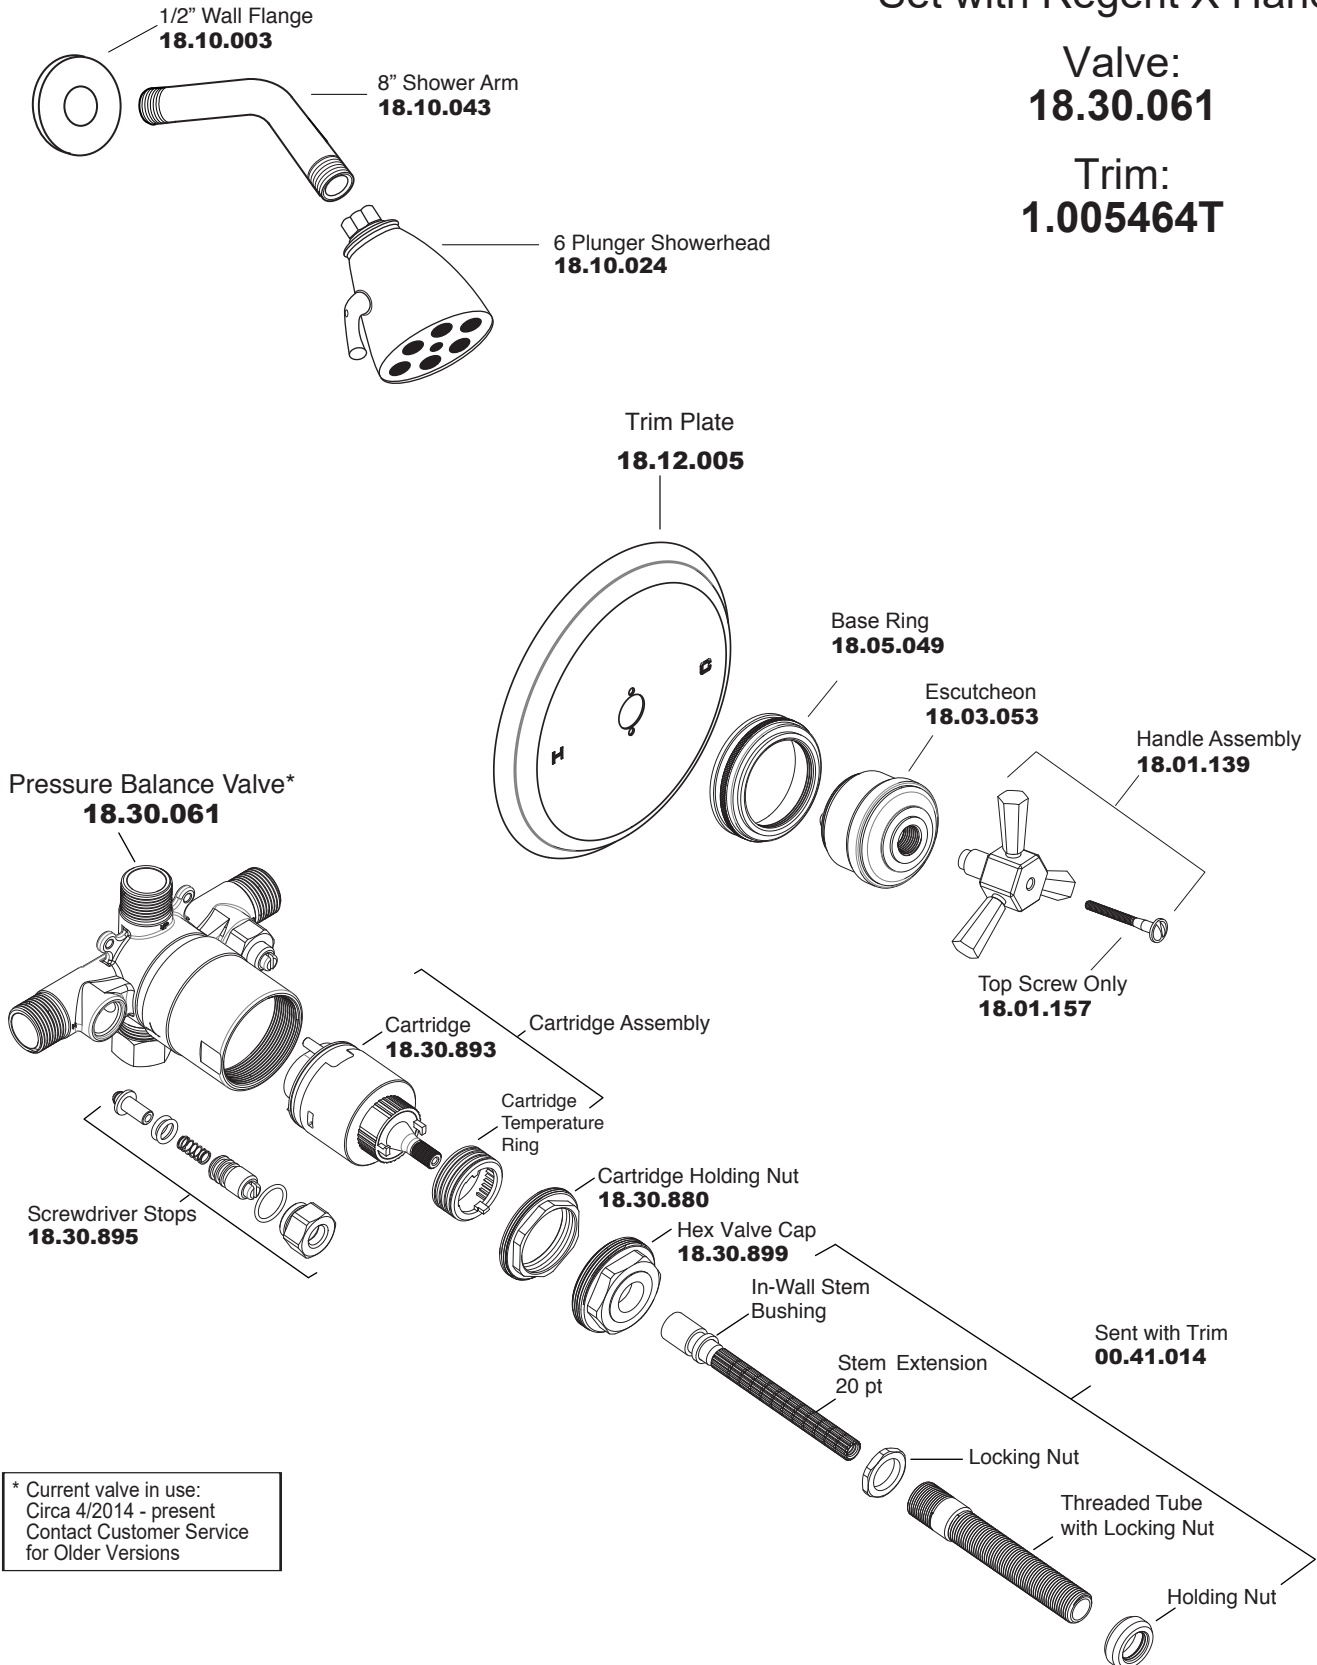

PARTS LIST

Pressure Balance Shower Set with Regent X Handle

Valve:
18.30.061

Trim:
1.005464T

* Current valve in use:
Circa 4/2014 - present
Contact Customer Service
for Older Versions